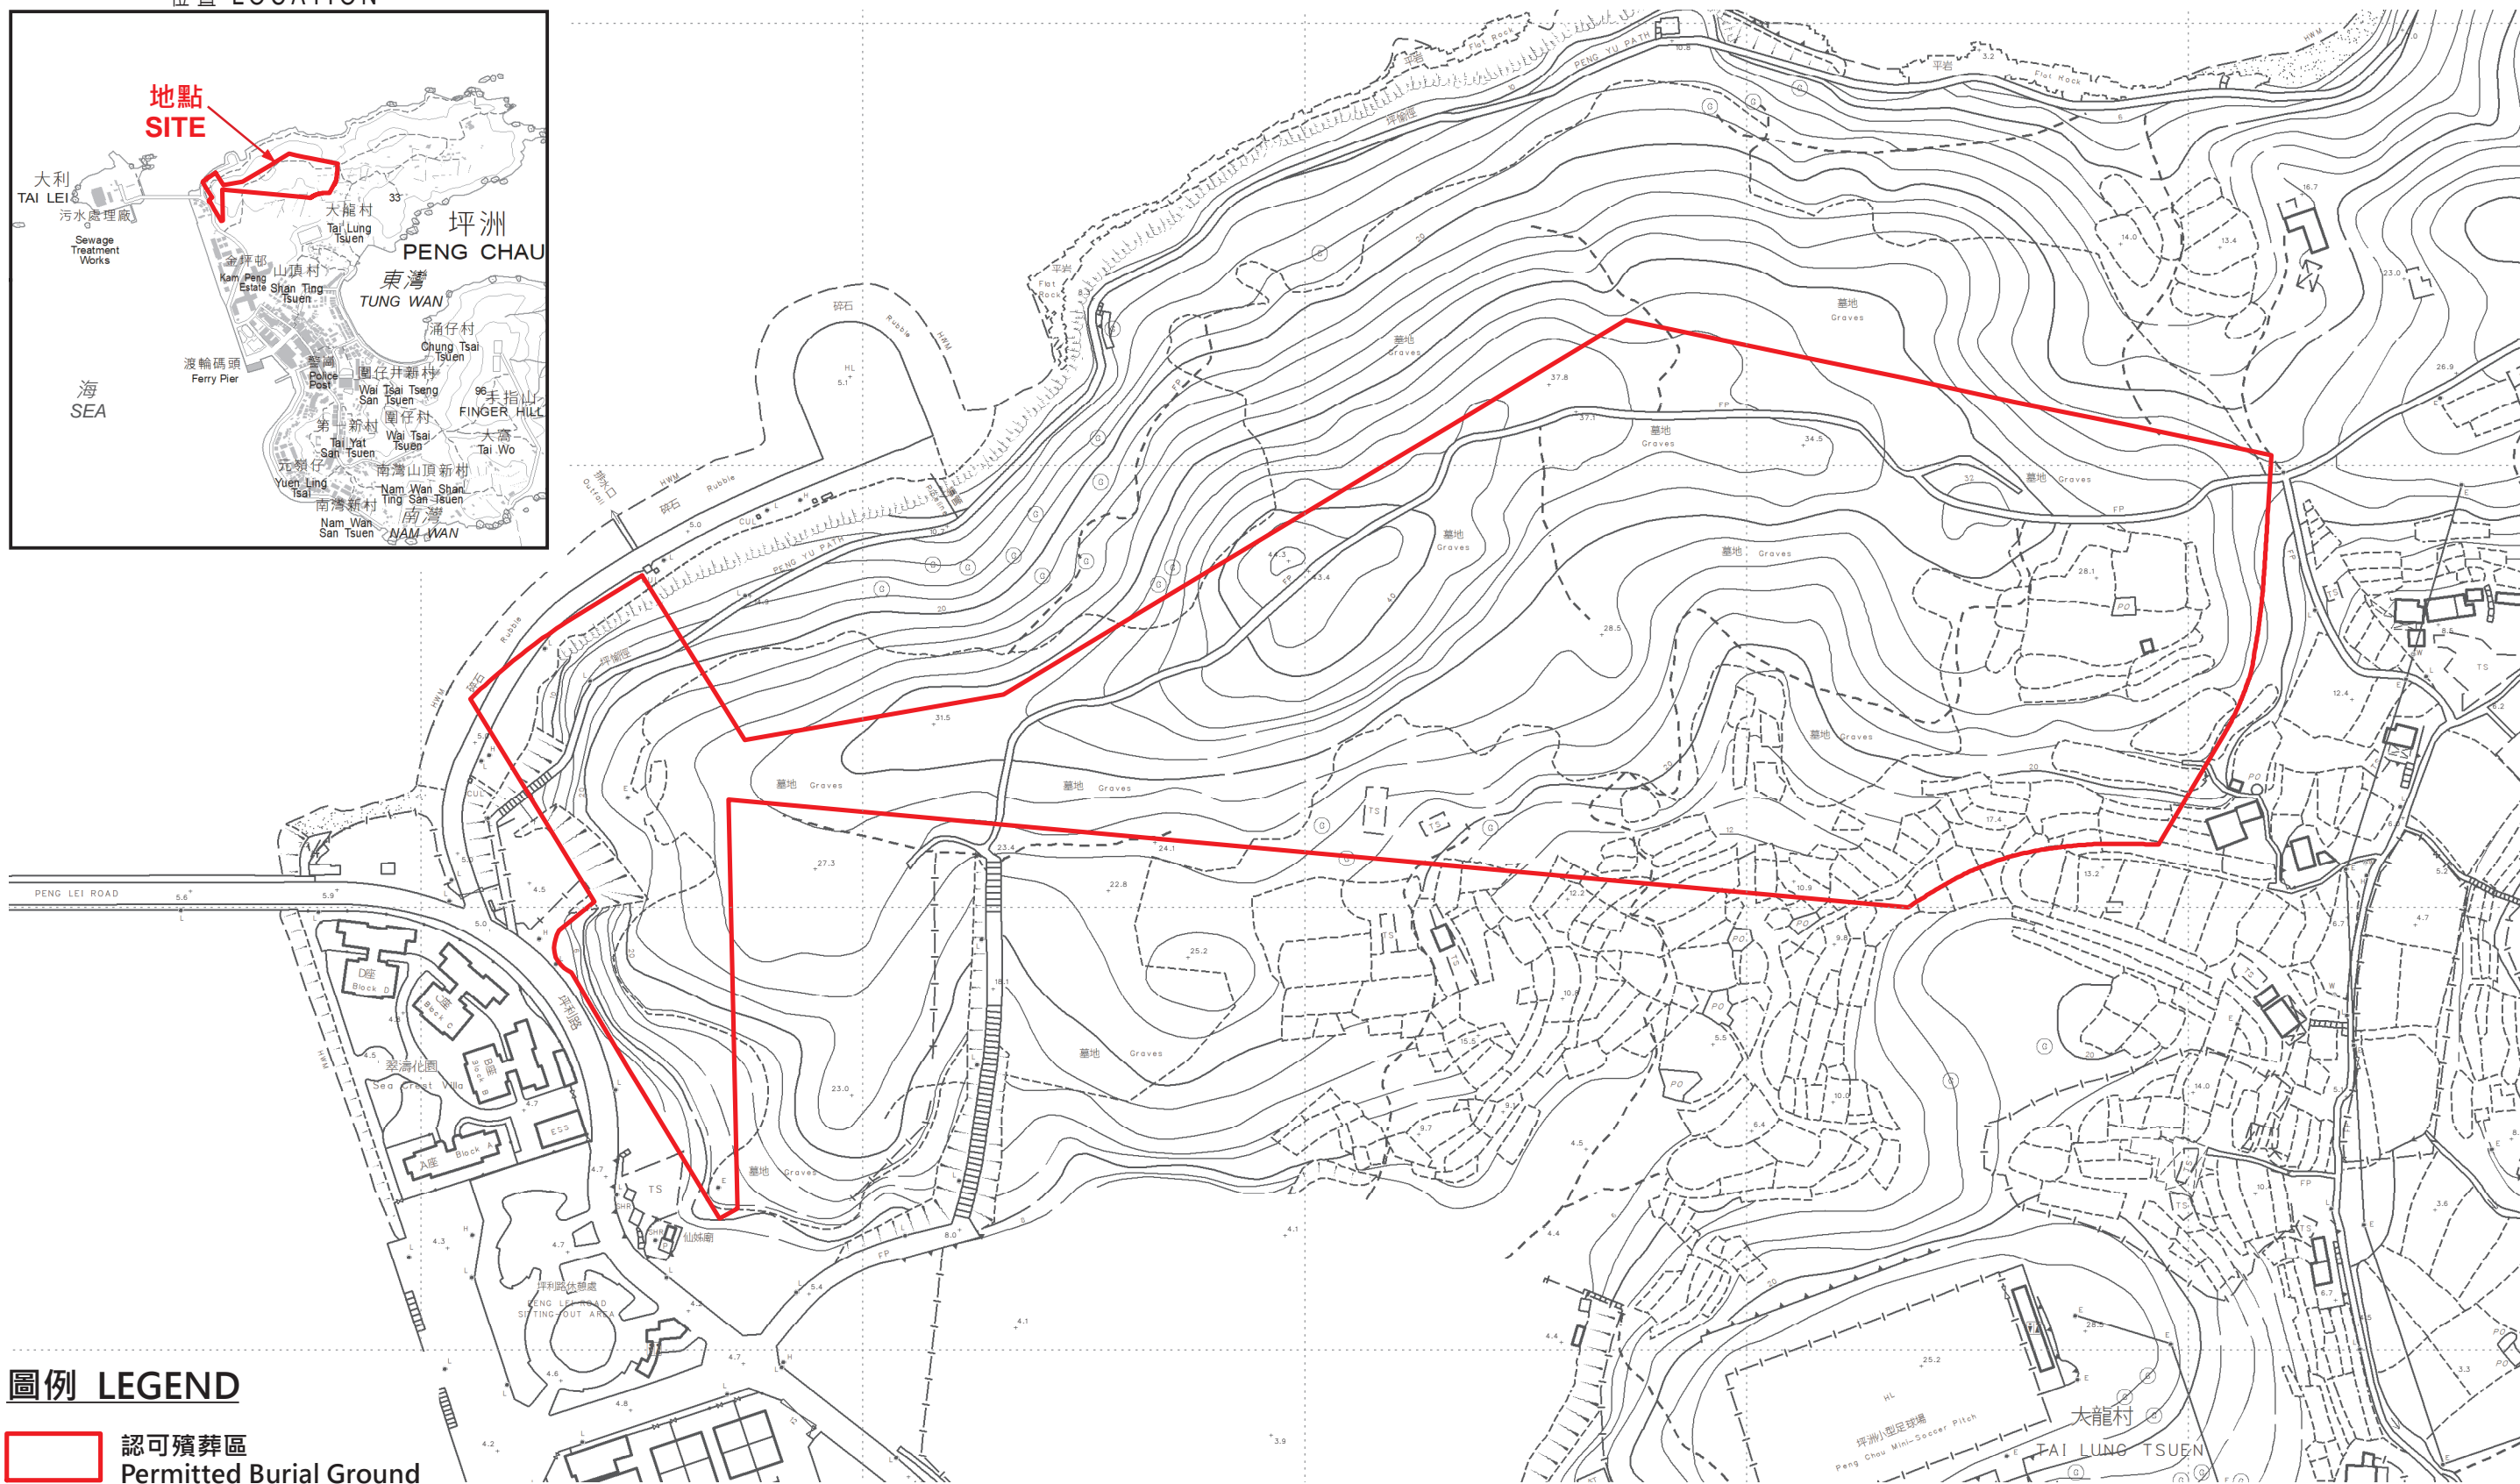

位置 LOCATION

圖例 LEGEND

 認可殯葬區
Permitted Burial Ground

只作識別用 FOR IDENTIFICATION PURPOSES ONLY
地政總署測繪處
Survey and Mapping Office, Lands Department
圖則由離島測量處繪製
Plan Prepared by District Survey Office, Islands
香港特別行政區政府 - 版權所有
Copyright reserved - Hong Kong SAR Government

新界 離島 認可殯葬區
PERMITTED BURIAL GROUND, ISLANDS, NEW TERRITORIES
位置編碼 SITE CODE IS-PC-01 (認可殯葬區編號 PBG SITE No. BURGD(PC))

檔案編號 File No. HAD HQ I(S)/11/38/12/4/1
測量圖編號 Survey Sheet Nos. 10-SW-5D,10A/B
參考圖編號 Reference Plan No. LIC-IS-PBG069
圖則編號 PLAN No. PBG-IS-PC-01(A)