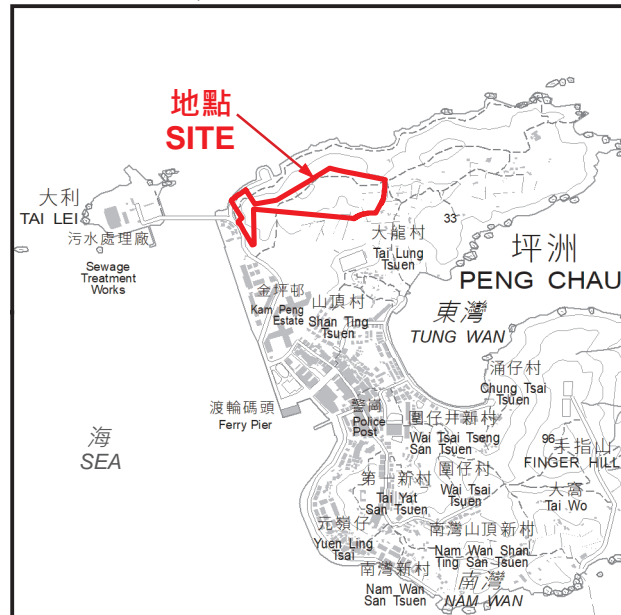

位置 LOCATION

圖例 LEGEND

 認可殯葬區
Permitted Burial Ground

只作識別用 FOR IDENTIFICATION PURPOSES ONLY
地政總署測繪處
Survey and Mapping Office, Lands Department
圖則由離島測量處繪製
Plan Prepared by District Survey Office, Islands
香港特別行政區政府 - 版權所有
Copyright reserved - Hong Kong SAR Government