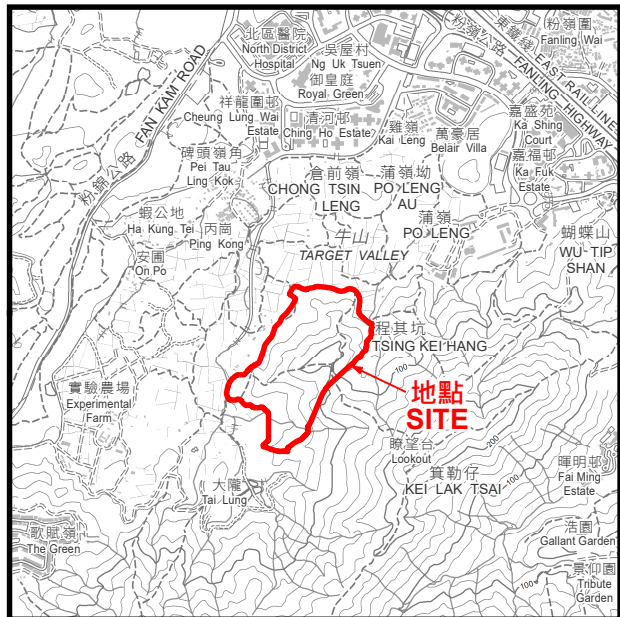

位置 LOCATION

圖例 LEGEND

認可殯葬區
Permitted Burial Ground

比例尺 SCALE

只作識別用 FOR IDENTIFICATION PURPOSES ONLY

地政總署測繪處
Survey and Mapping Office,
Lands Department

圖則由北區測量處繪製
Plan Prepared by District Survey Office, North