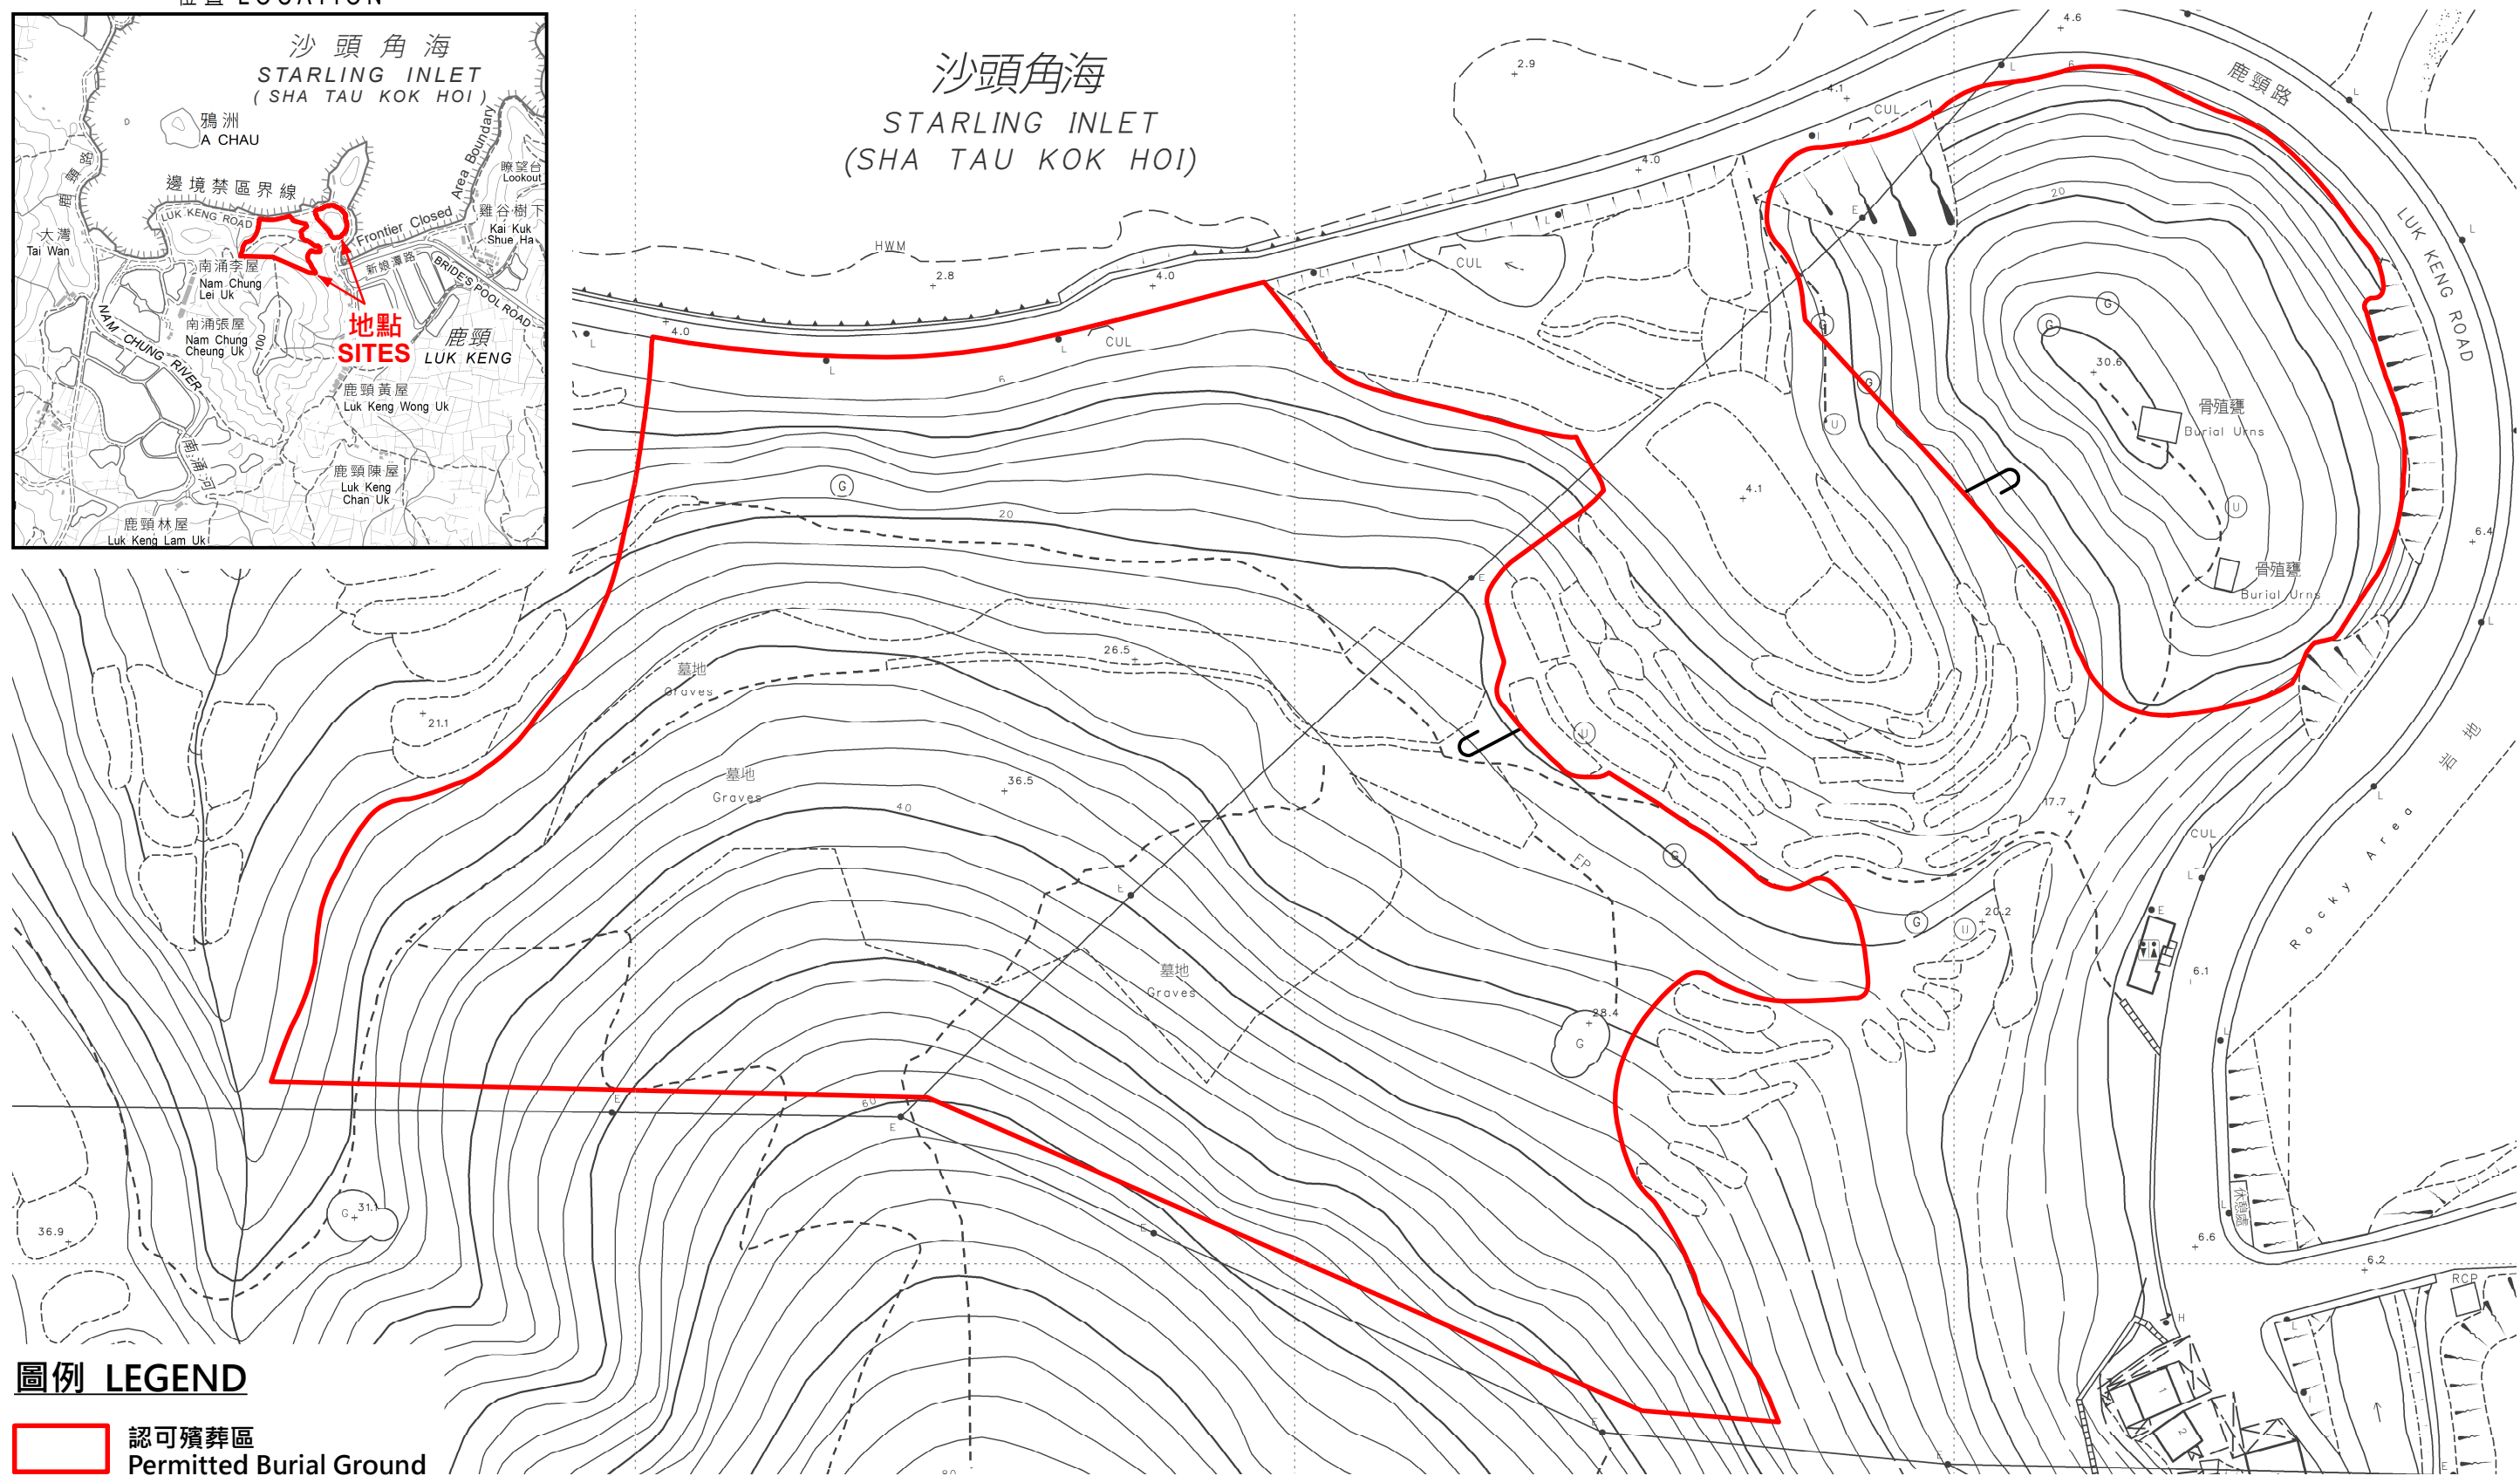

位置 LOCATION

沙頭角海  
STARLING INLET  
(SHA TAU KOK HOI)

圖例 LEGEND

認可殯葬區  
Permitted Burial Ground

只作識別用 FOR IDENTIFICATION PURPOSES ONLY  
地政總署測繪處  
Survey and Mapping Office, Lands Department  
圖則由北區測量處繪製  
Plan Prepared by District Survey Office, North  
香港特別行政區政府 - 版權所有  
Copyright reserved - Hong Kong SAR Government

新界北區 認可殯葬區  
PERMITTED BURIAL GROUND, NORTH, NEW TERRITORIES  
位置編碼 SITE CODE ND-STK-17A (認可殯葬區編號 PBG SITE No. N/K/17A)

檔案編號 File No. HAD HQ I(S)/11/38/12/4/3  
測量圖編號 Survey Sheet No. 3-NE-22B  
參考圖編號 Reference Plan No. LIC-NH-PBG040  
圖則編號 PLAN No. PBG-ND-STK-17A(A)