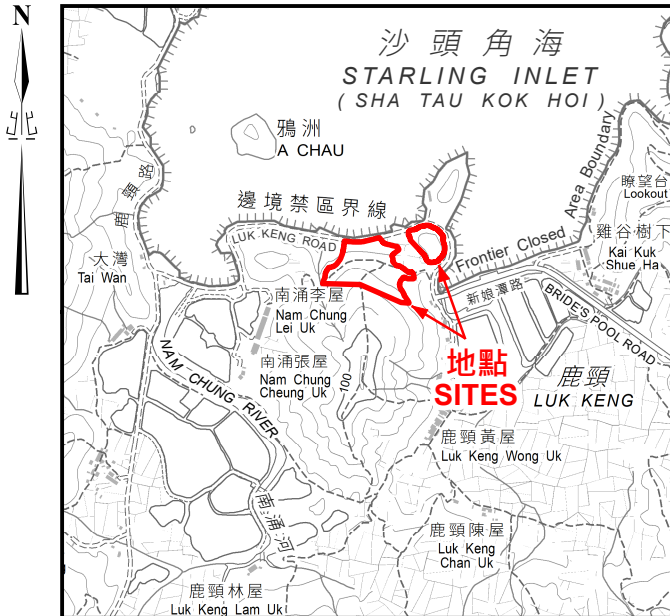

位置 LOCATION

沙頭角海  
STARLING INLET  
(SHA TAU KOK HOI)

圖例 LEGEND

認可殯葬區  
Permitted Burial Ground

只作識別用 FOR IDENTIFICATION PURPOSES ONLY  
地政總署測繪處  
Survey and Mapping Office, Lands Department  
圖則由北區測量處繪製  
Plan Prepared by District Survey Office, North  
香港特別行政區政府 - 版權所有  
Copyright reserved - Hong Kong SAR Government

新界北區 認可殯葬區  
PERMITTED BURIAL GROUND, NORTH, NEW TERRITORIES  
位置編碼 SITE CODE ND-STK-17A (認可殯葬區編號 PBG SITE No. N/K/17A)

檔案編號 File No. HAD HQ I(S)/11/38/12/4/3  
測量圖編號 Survey Sheet No. 3-NE-22B  
參考圖編號 Reference Plan No. LIC-NH-PBG040  
圖則編號 PLAN No. PBG-ND-STK-17A(A)