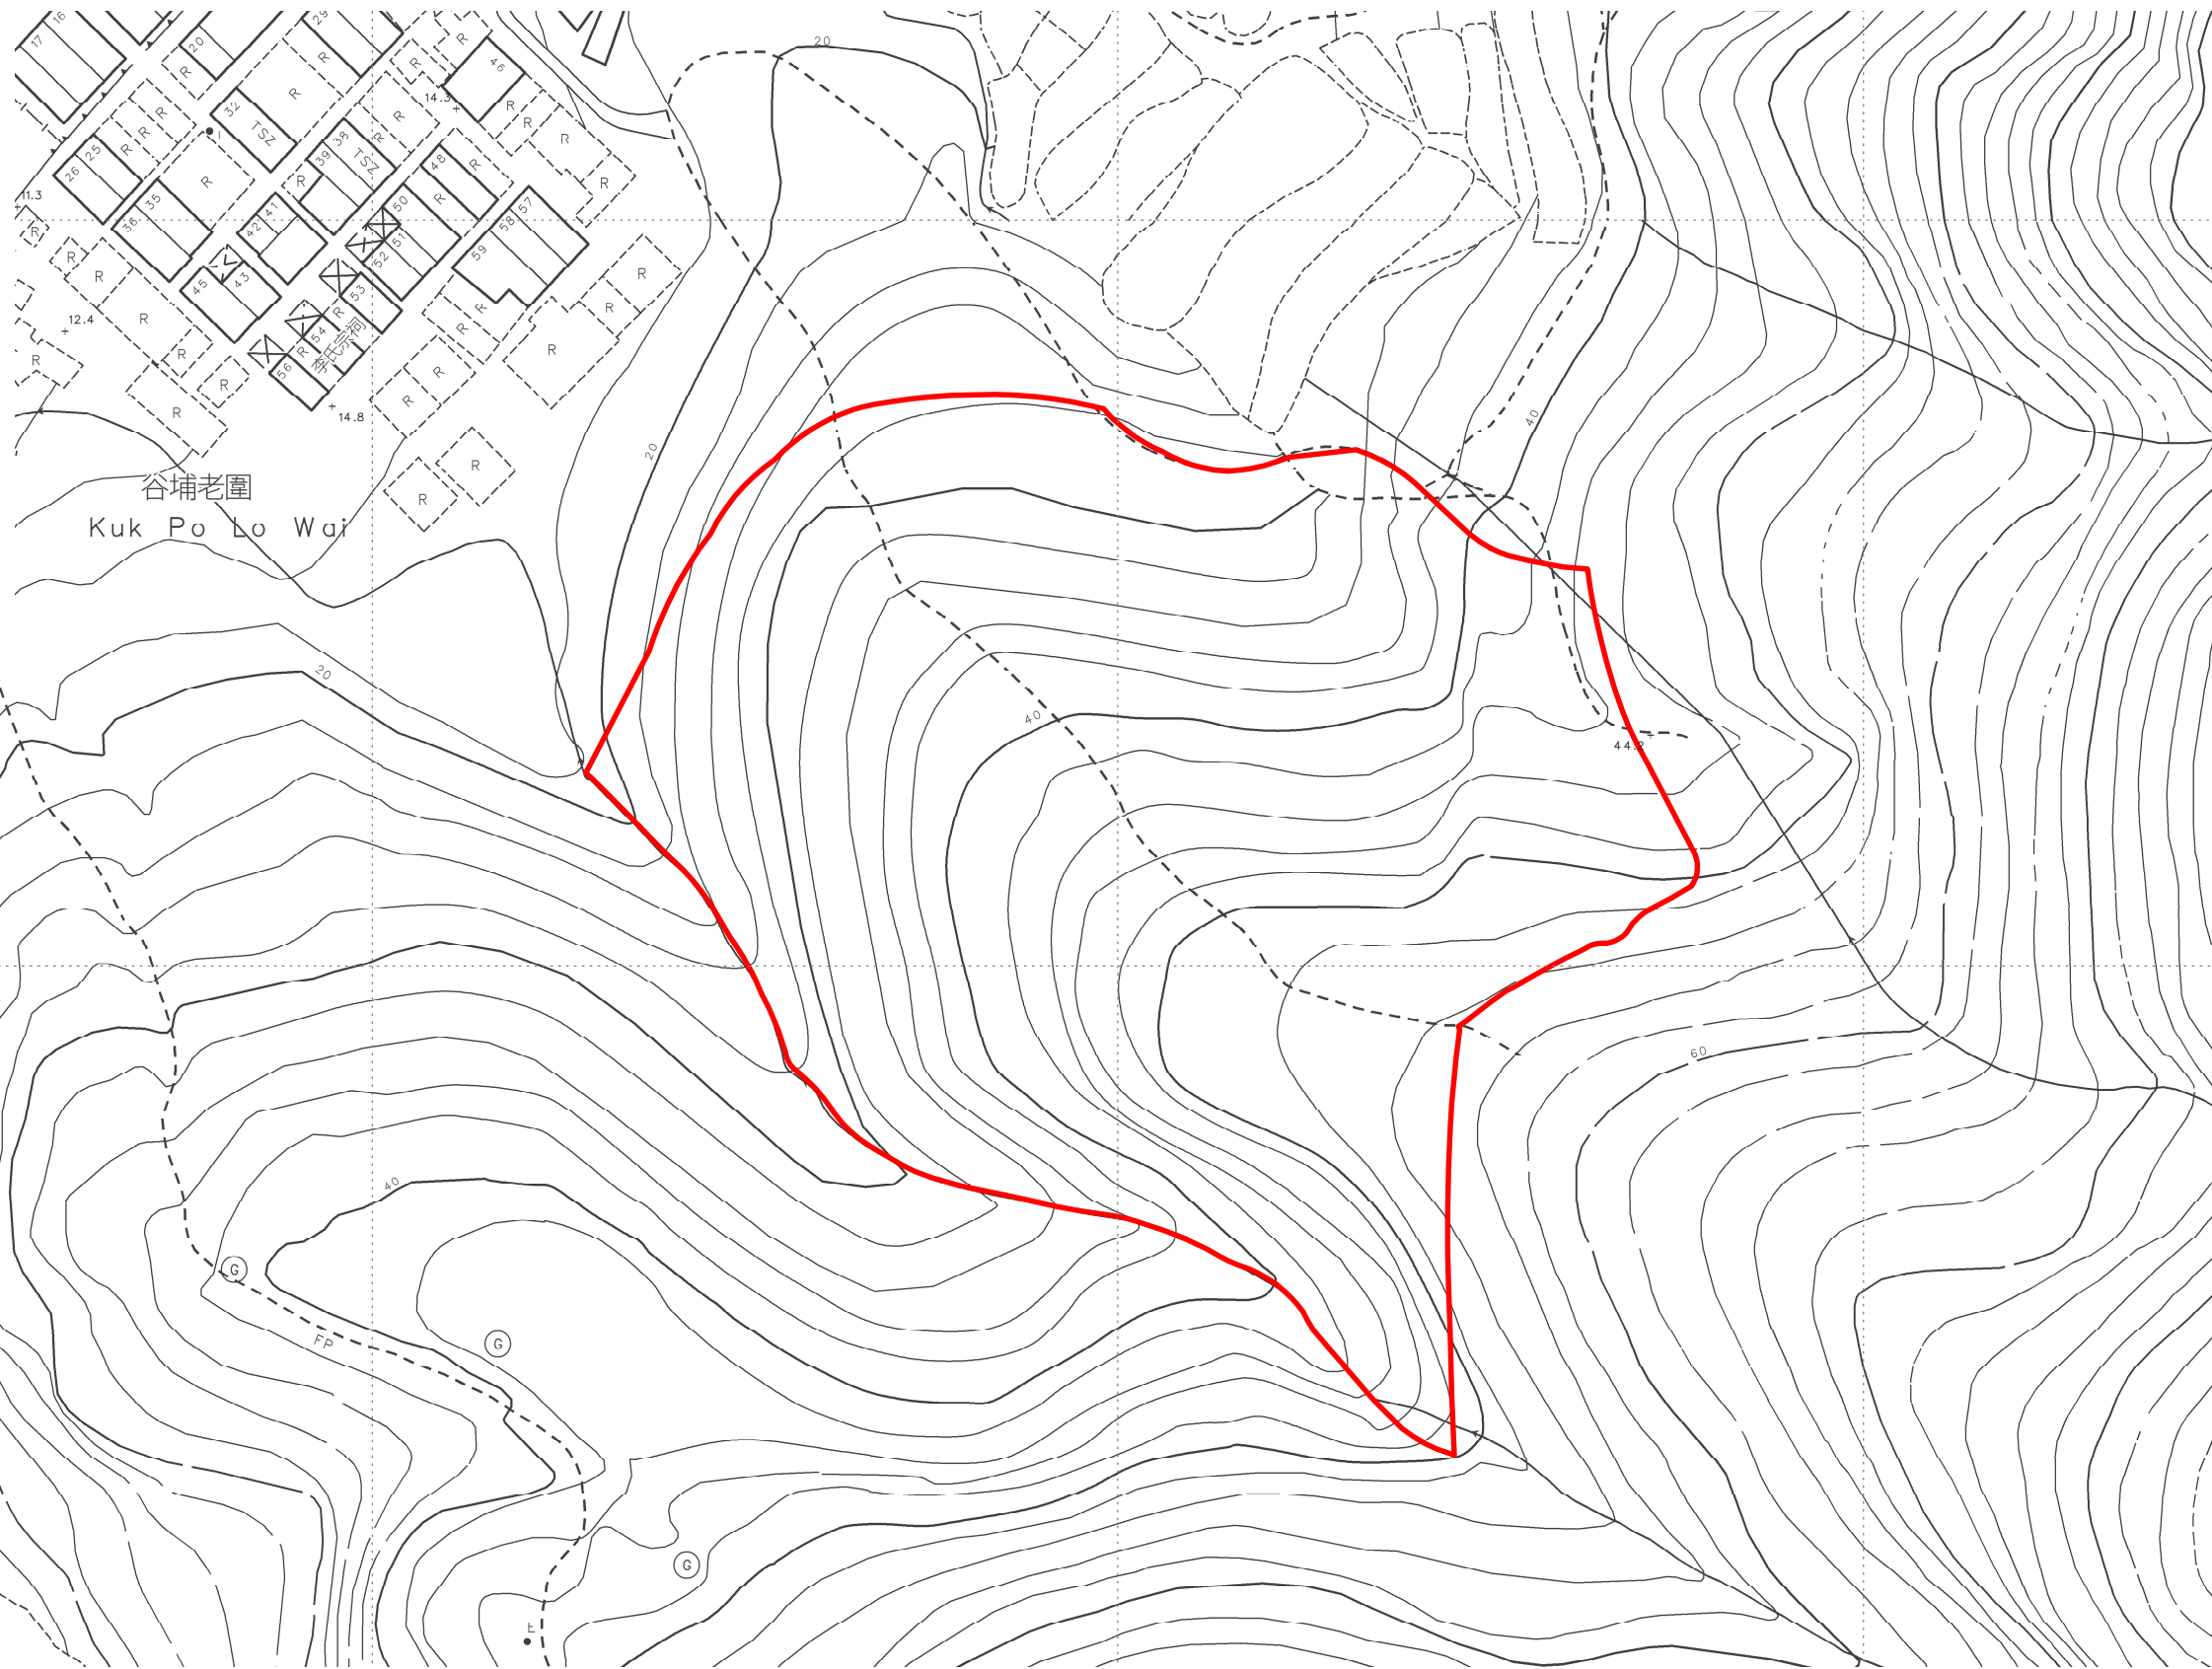

位置 LOCATION

圖例 LEGEND

 認可殯葬區
Permitted Burial Ground

只作識別用 FOR IDENTIFICATION PURPOSES ONLY
地政總署測繪處
Survey and Mapping Office, Lands Department
圖則由北區測量處繪製
Plan Prepared by District Survey Office, North
© 香港特別行政區政府 - 版權所有
Copyright reserved - Hong Kong SAR Government

新界北區 認可殯葬區
PERMITTED BURIAL GROUND, NORTH, NEW TERRITORIES
位置編碼 SITE CODE ND-STK-22C (認可殯葬區編號 PBG SITE No. N/K/22C)

檔案編號 File No. HAD HQ I(S)/11/38/12/4/3
測量圖編號 Survey Sheet Nos. 3-NE-19C,19D,24A & 24B
參考圖編號 Reference Plan No. LIC-NH-PBG048
圖則編號 PLAN No. PBG-ND-STK-22C(A)