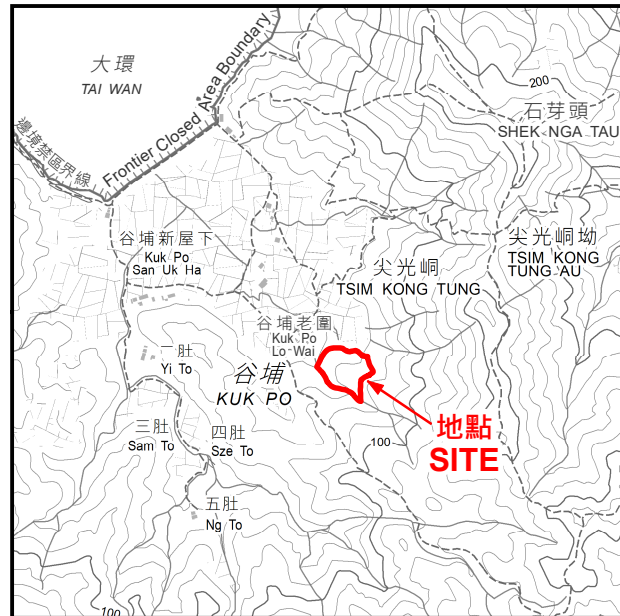

位置 LOCATION

圖例 LEGEND

 認可殯葬區
Permitted Burial Ground

只作識別用 FOR IDENTIFICATION PURPOSES ONLY
地政總署測繪處
Survey and Mapping Office, Lands Department
圖則由北區測量處繪製
Plan Prepared by District Survey Office, North
© 香港特別行政區政府 - 版權所有
Copyright reserved - Hong Kong SAR Government

新界北區 認可殯葬區
PERMITTED BURIAL GROUND, NORTH, NEW TERRITORIES
位置編碼 SITE CODE ND-STK-22C (認可殯葬區編號 PBG SITE No. N/K/22C)

檔案編號 File No. HAD HQ I(S)/11/38/12/4/3
測量圖編號 Survey Sheet Nos. 3-NE-19C,19D,24A & 24B
參考圖編號 Reference Plan No. LIC-NH-PBG048
圖則編號 PLAN No. PBG-ND-STK-22C(A)