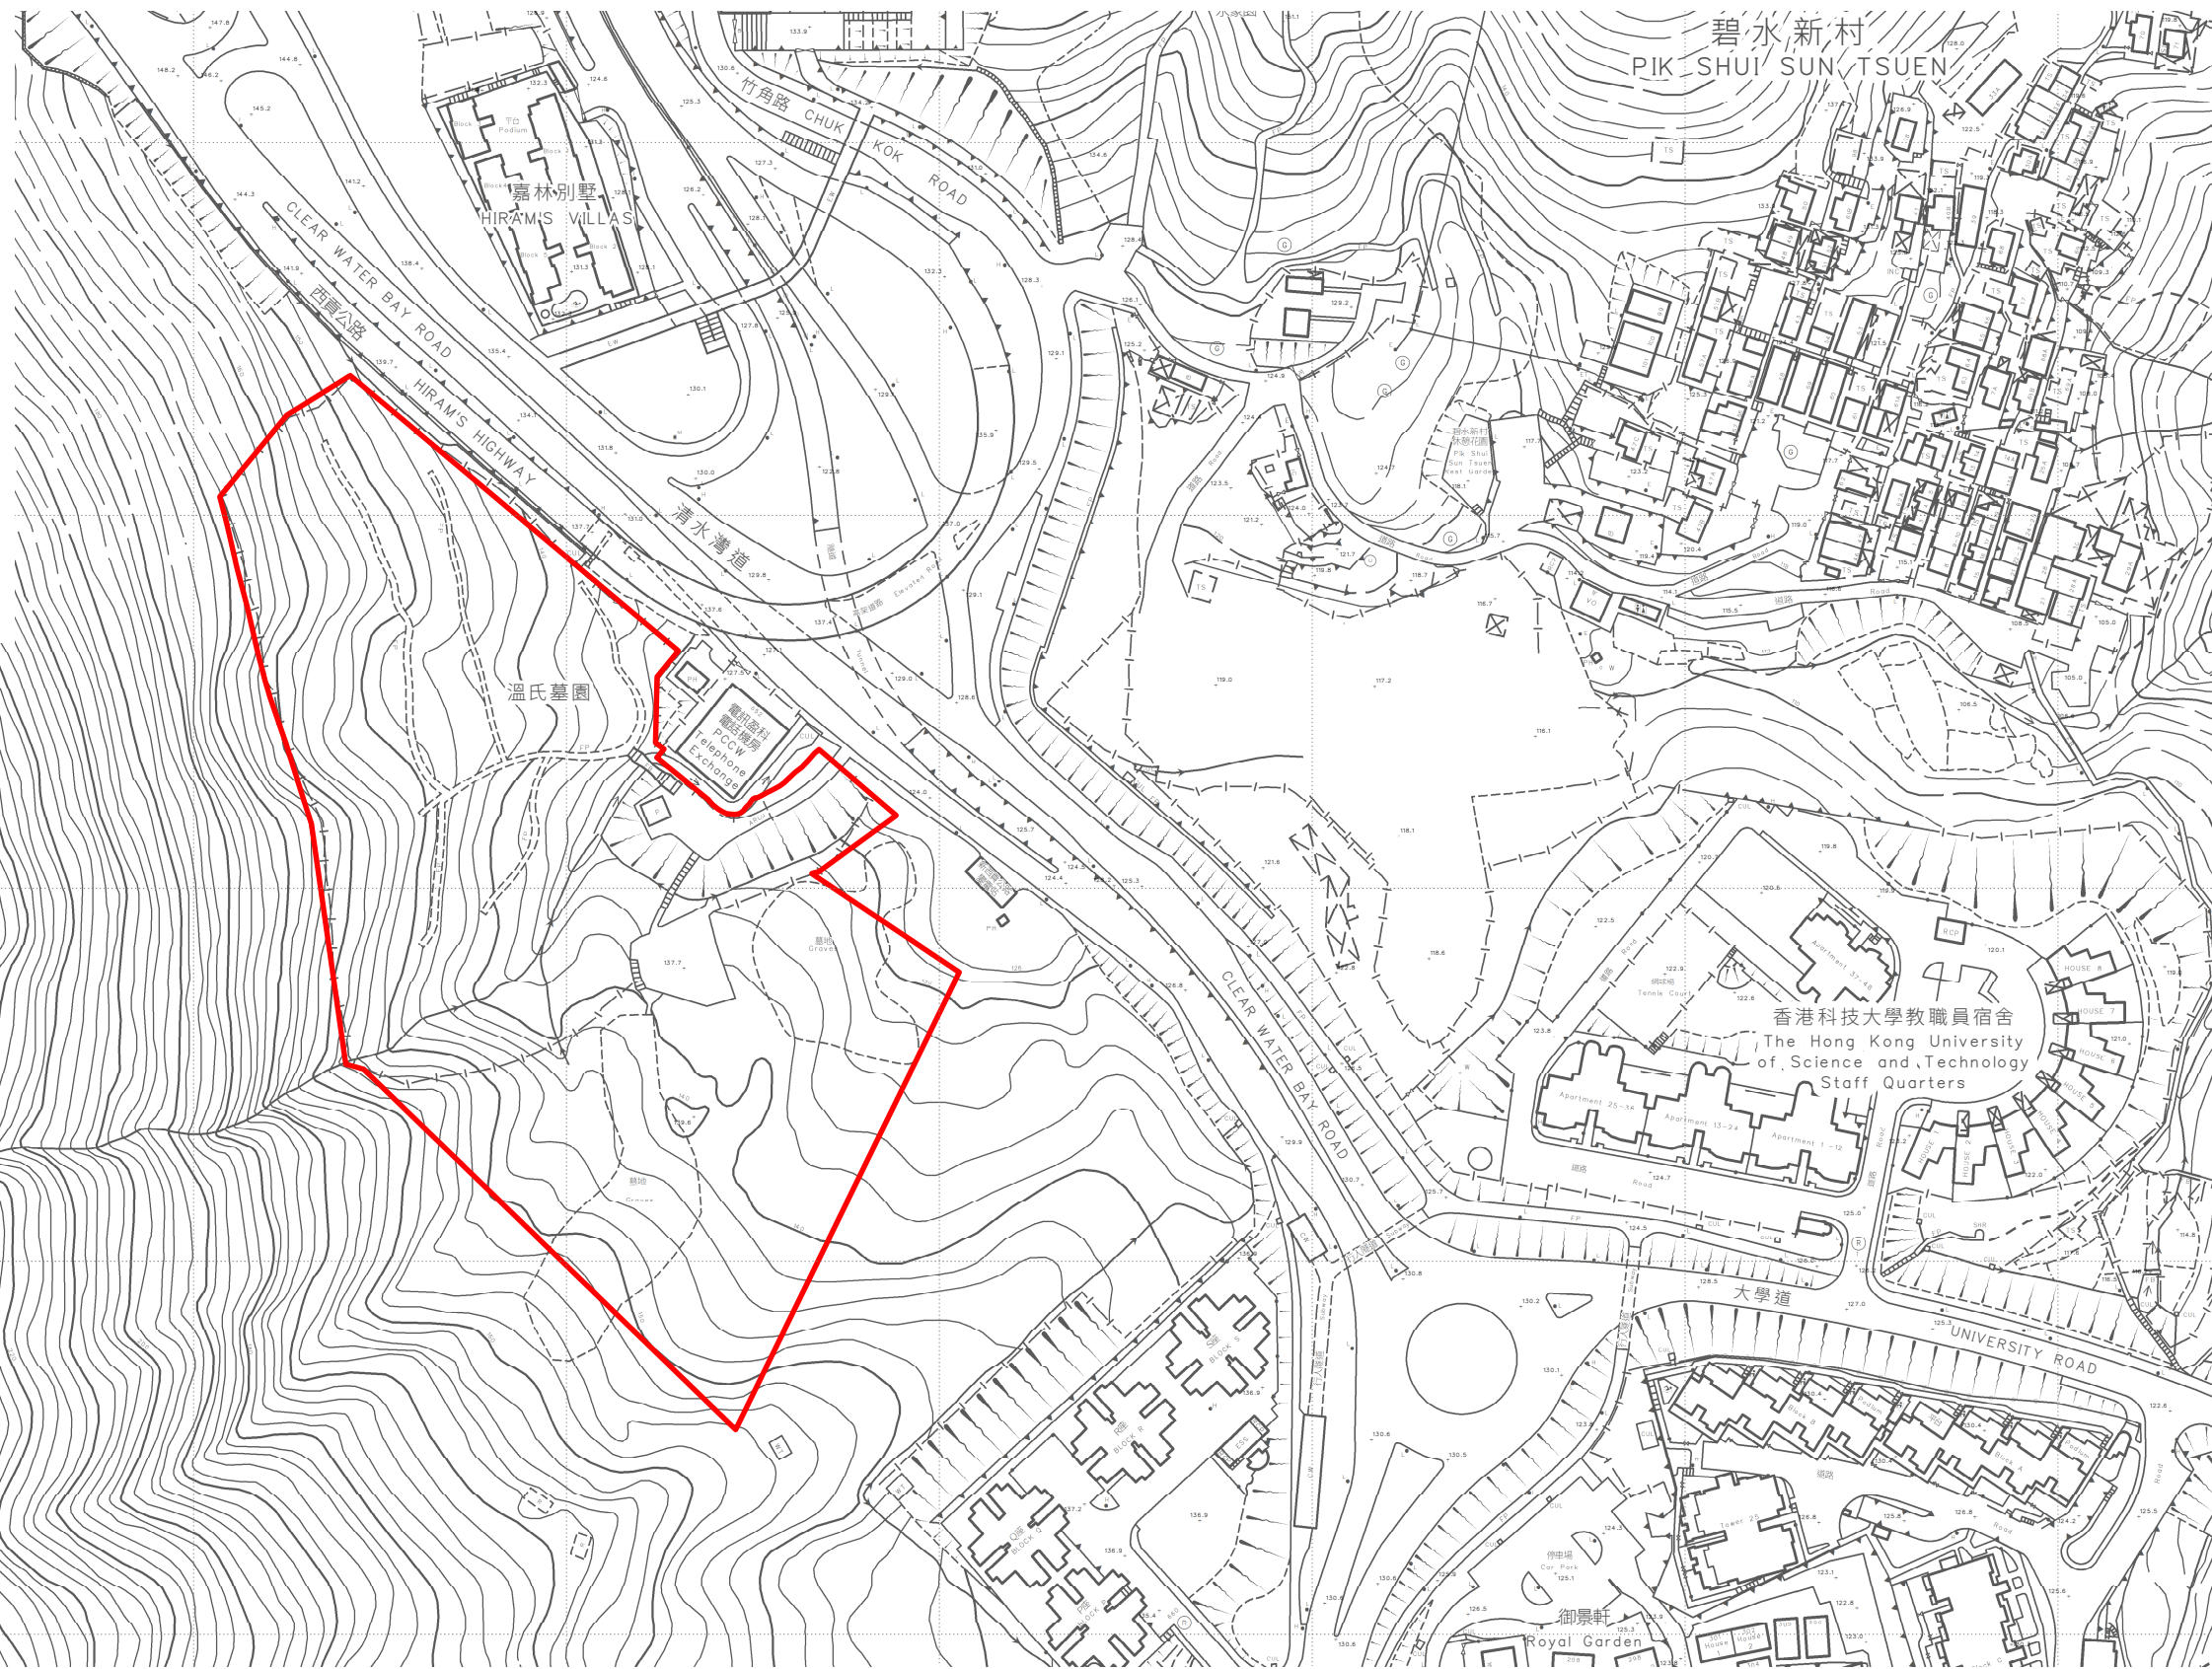

位置 LOCATION

鷓鴣山
RAZOR HILL
(CHE KWU SHAN)

圖例 LEGEND

 認可殯葬區
Permitted Burial Ground

只作識別用 FOR IDENTIFICATION PURPOSES ONLY
地政總署測繪處
Survey and Mapping Office, Lands Department
圖則由西貢測量處繪製
Plan Prepared by District Survey Office, Sai Kung
© 香港特別行政區政府 - 版權所有
Copyright reserved - Hong Kong SAR Government

新界西貢認可殯葬區
PERMITTED BURIAL GROUND, SAI KUNG, NEW TERRITORIES
位置編碼 SITE CODE SK-18 (認可殯葬區編號 PBG SITE No. SK/18)

檔案編號 File No. HAD HQ I(S)/11/38/12/4/4
測量圖編號 Survey Sheet No. 11-NE-10B
參考圖編號 Reference Plan No. LIC-SK-PBG013
圖則編號 PLAN No. PBG-SK-18(A)