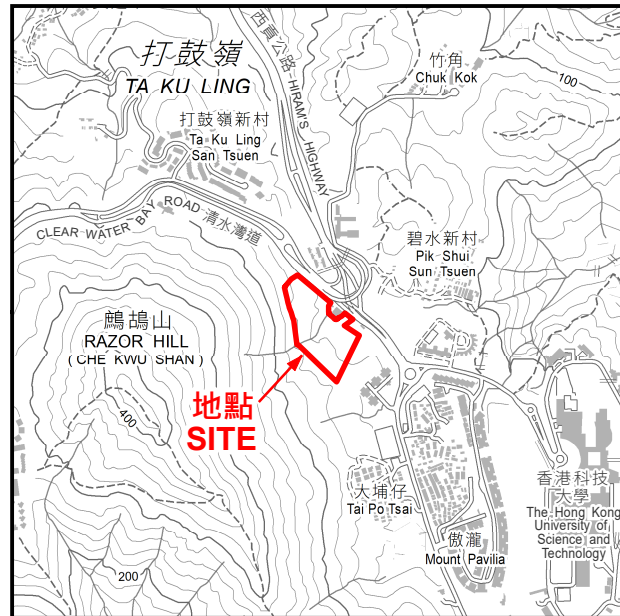

位置 LOCATION

鷓鴣山
RAZOR HILL
(CHE KWU SHAN)

圖例 LEGEND

 認可殯葬區
Permitted Burial Ground

只作識別用 FOR IDENTIFICATION PURPOSES ONLY
地政總署測繪處
Survey and Mapping Office, Lands Department
圖則由西貢測量處繪製
Plan Prepared by District Survey Office, Sai Kung
© 香港特別行政區政府 - 版權所有
Copyright reserved - Hong Kong SAR Government

新界西貢認可殯葬區
PERMITTED BURIAL GROUND, SAI KUNG, NEW TERRITORIES
位置編碼 SITE CODE SK-18 (認可殯葬區編號 PBG SITE No. SK/18)

檔案編號 File No. HAD HQ I(S)/11/38/12/4/4
測量圖編號 Survey Sheet No. 11-NE-10B
參考圖編號 Reference Plan No. LIC-SK-PBG013
圖則編號 PLAN No. PBG-SK-18(A)