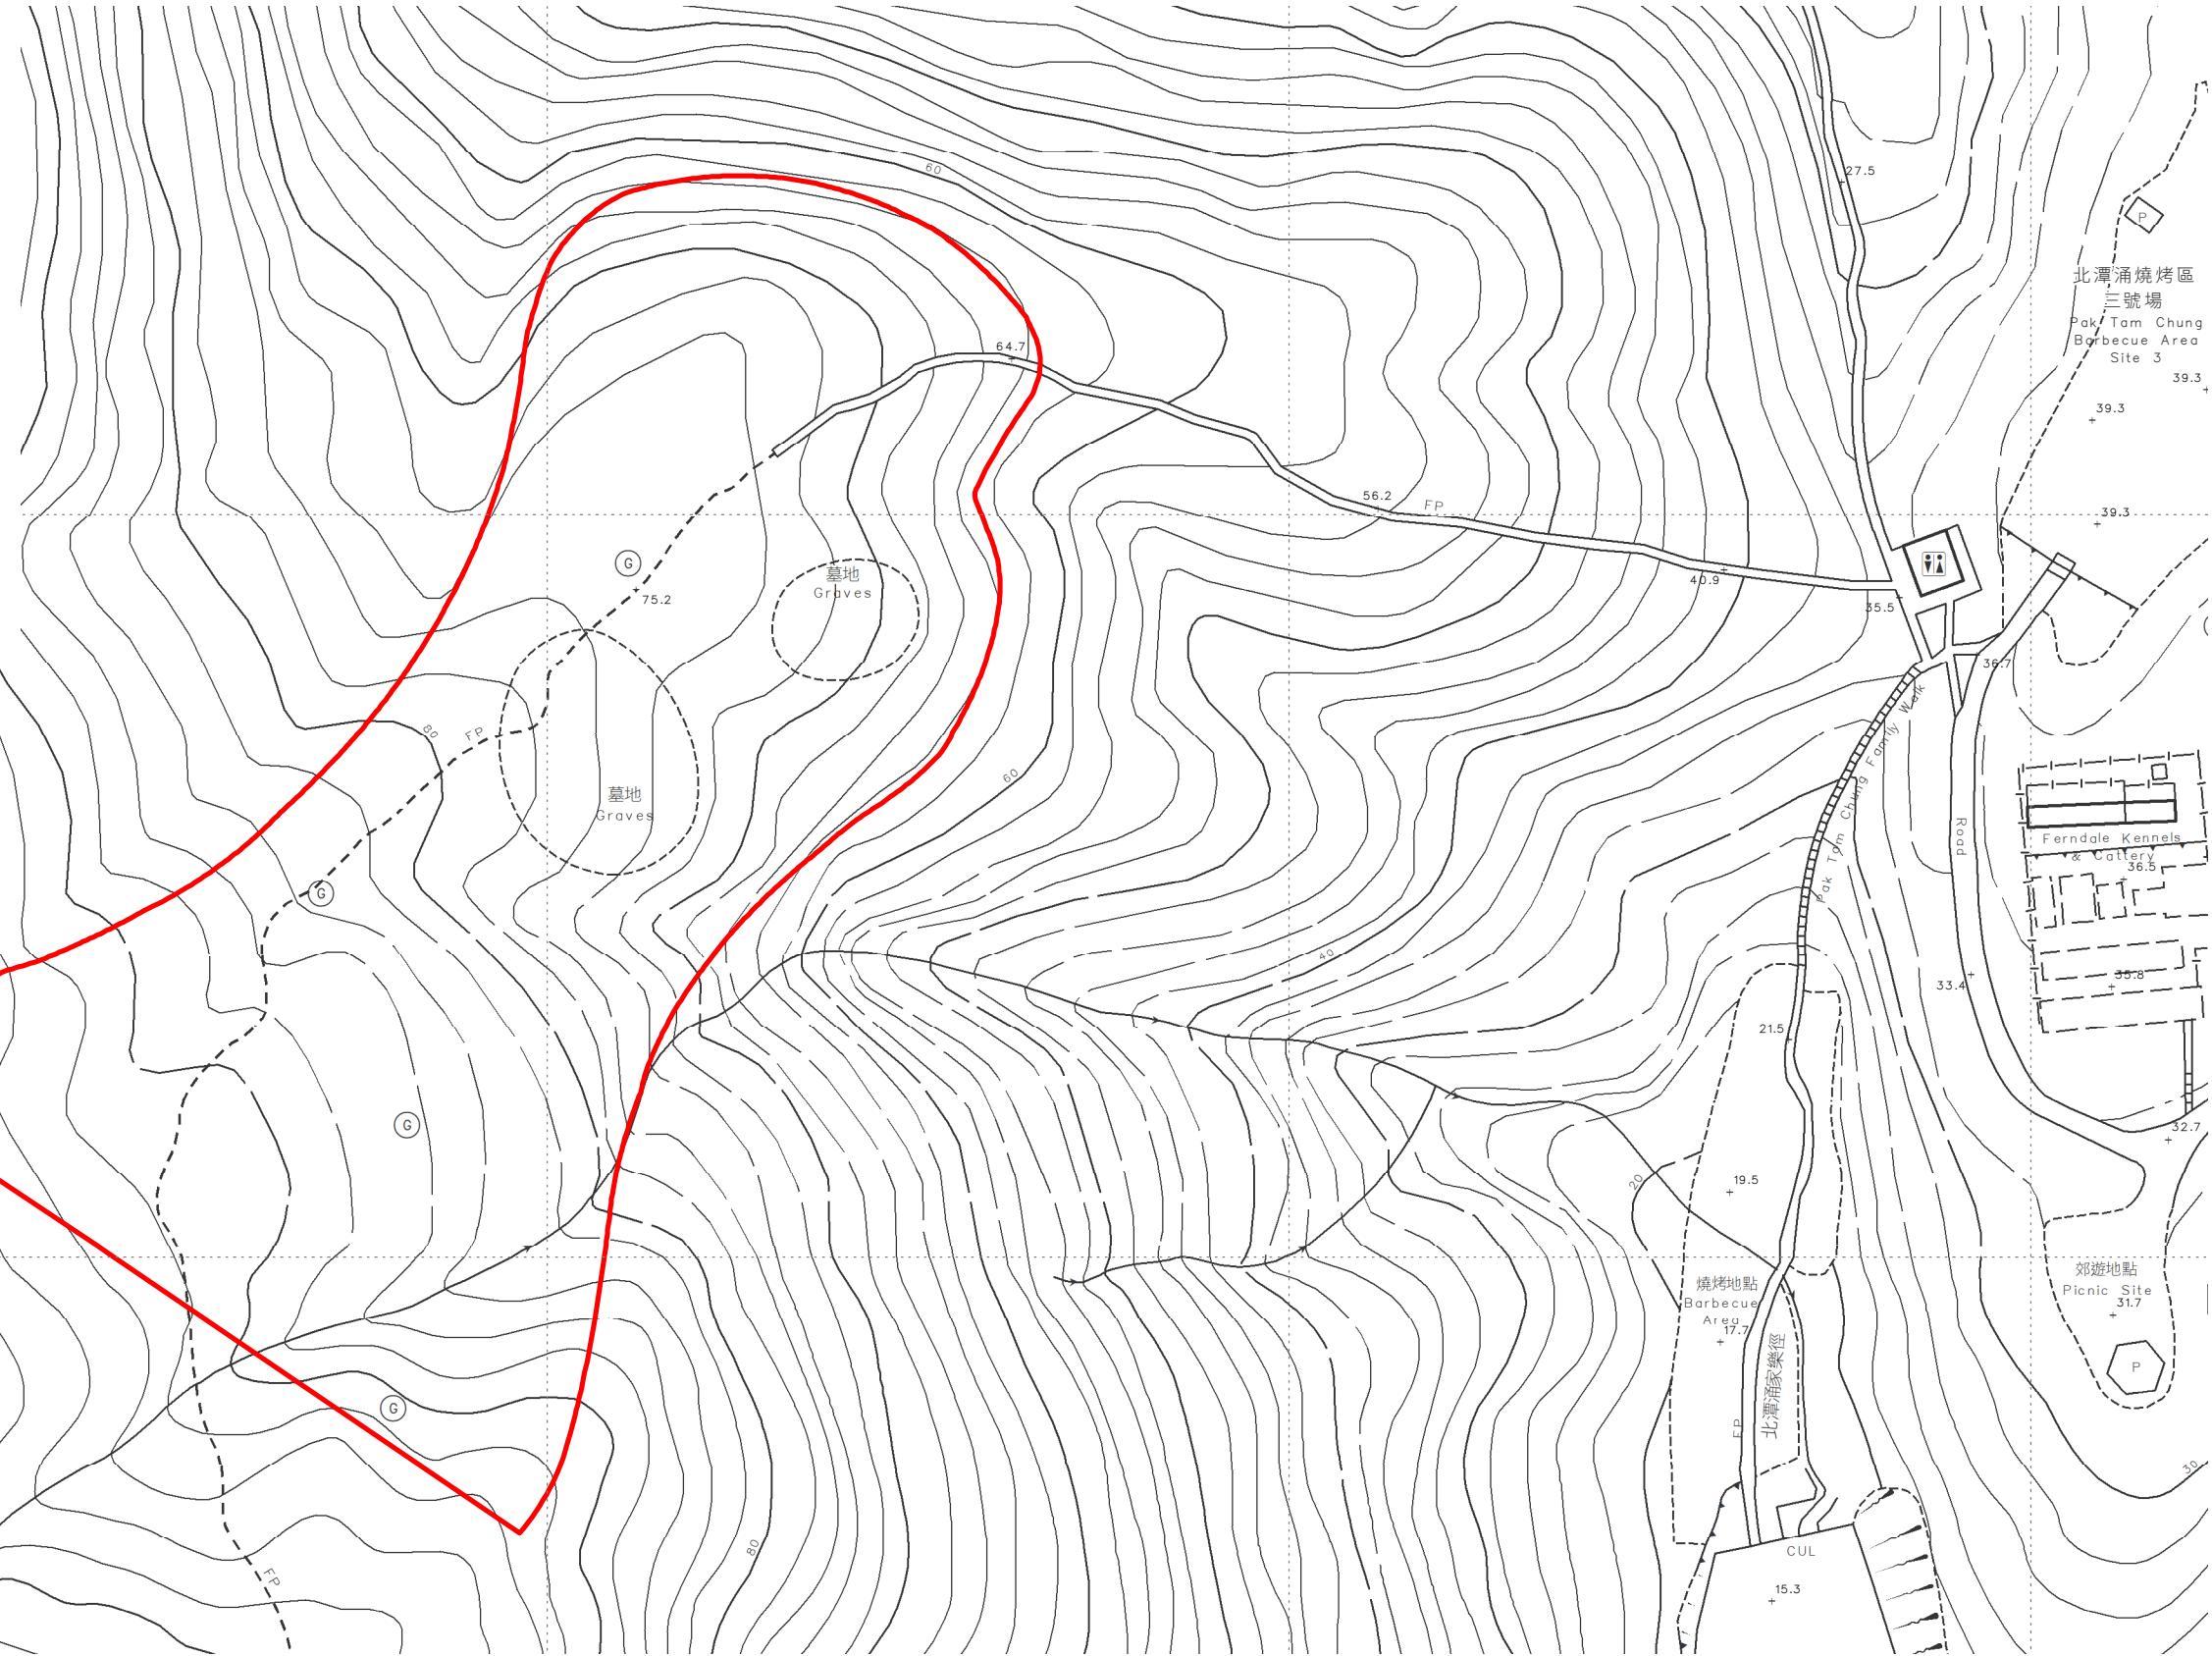

位置 LOCATION

圖例 LEGEND

 認可殯葬區
Permitted Burial Ground

只作識別用 FOR IDENTIFICATION PURPOSES ONLY
地政總署測繪處
Survey and Mapping Office, Lands Department
圖則由西貢測量處繪製
Plan Prepared by District Survey Office, Sai Kung
© 香港特別行政區政府 - 版權所有
Copyright reserved - Hong Kong SAR Government

新界西貢認可殯葬區
PERMITTED BURIAL GROUND, SAI KUNG, NEW TERRITORIES
位置編碼 SITE CODE SK-48 (認可殯葬區編號 PBG SITE No. SK/48)

檔案編號 File No. HAD HQ I(S)/11/38/12/4/4
測量圖編號 Survey Sheet Nos. 8-SW-4D & 9B
參考圖編號 Reference Plan No. LIC-SK-PBG036
圖則編號 PLAN No. PBG-SK-48(A)