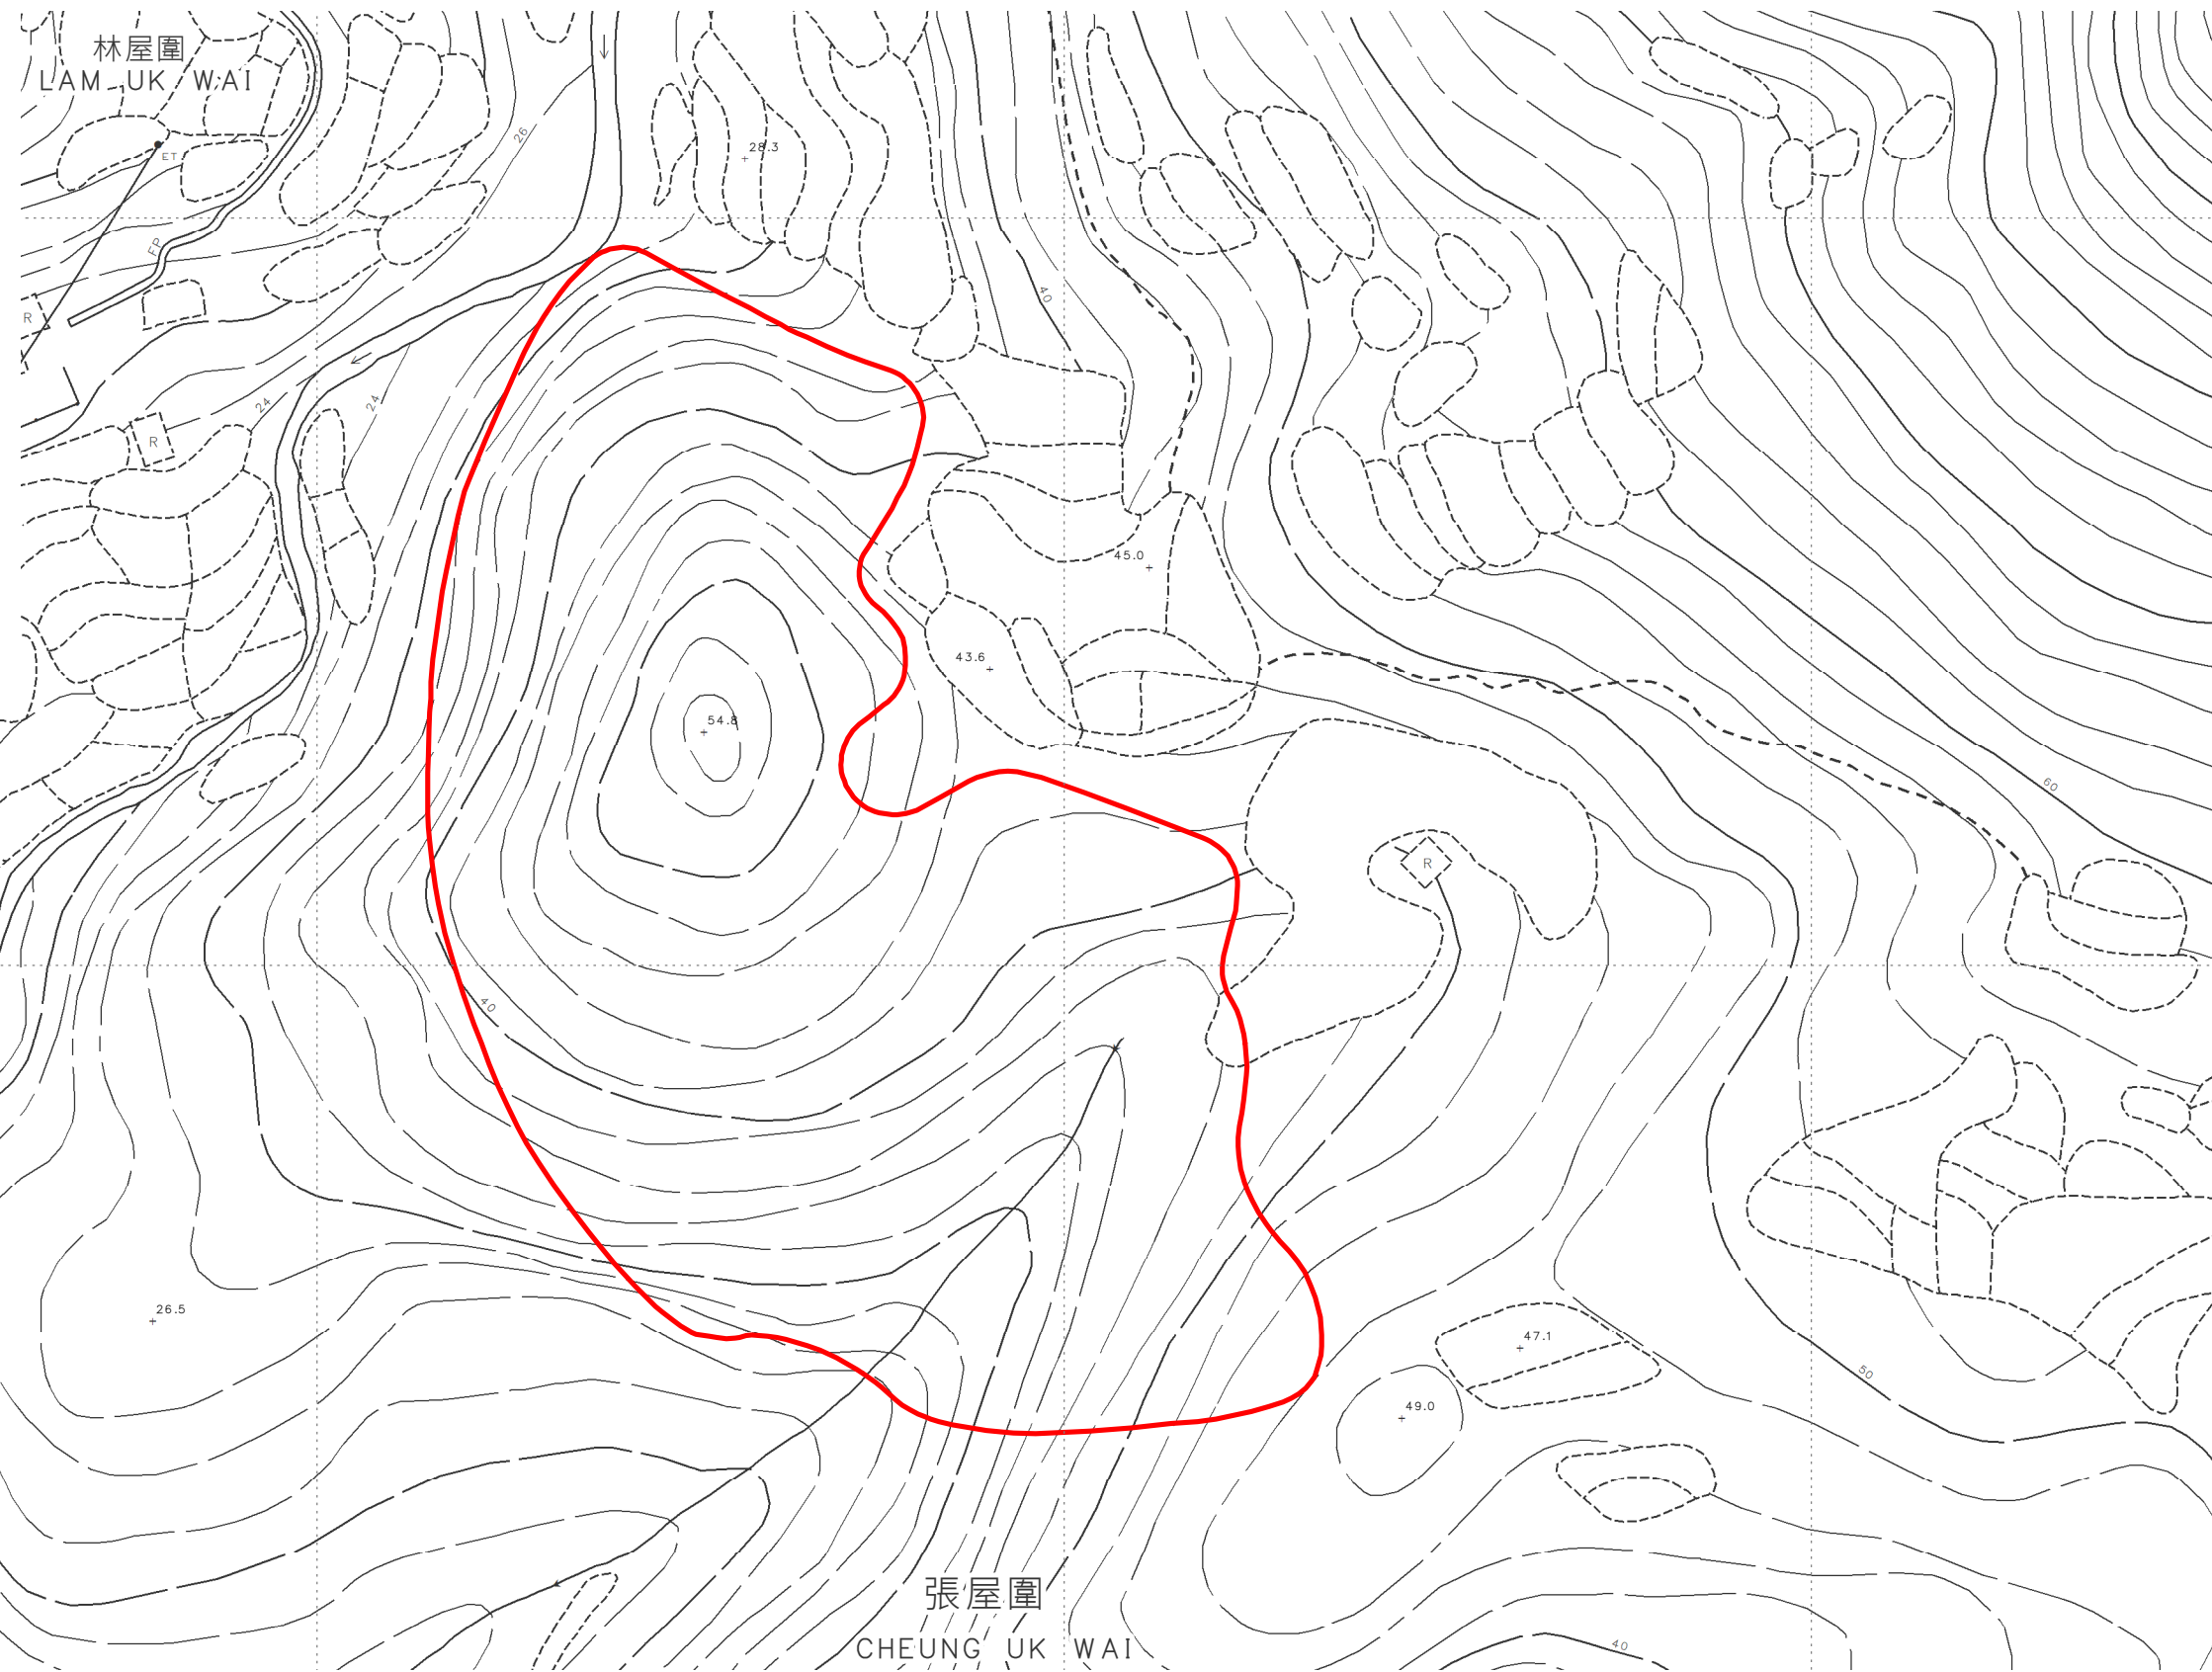

位置 LOCATION

圖例 LEGEND

 認可殯葬區  
Permitted Burial Ground

只作識別用 FOR IDENTIFICATION PURPOSES ONLY  
 地政總署測繪處  
 Survey and Mapping Office, Lands Department  
 圖則由西貢測量處繪製  
 Plan Prepared by District Survey Office, Sai Kung  
 © 香港特別行政區政府 - 版權所有  
 Copyright reserved - Hong Kong SAR Government

新界西貢認可殯葬區  
 PERMITTED BURIAL GROUND, SAI KUNG, NEW TERRITORIES  
 位置編碼 SITE CODE SK-58 (認可殯葬區編號 PBG SITE No. SK/58)

檔案編號 File No. HAD HQ I(S)/11/38/12/4/4  
 測量圖編號 Survey Sheet Nos. 8-NE-18D & 23B  
 參考圖編號 Reference Plan No. LIC-SK-PBG046  
 圖則編號 PLAN No. PBG-SK-58(A)