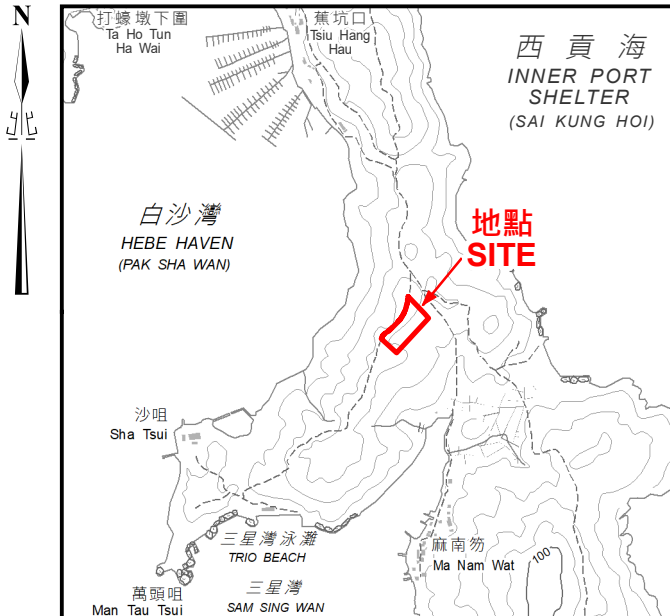

位置 LOCATION

圖例 LEGEND

 認可殯葬區
Permitted Burial Ground

比例尺 SCALE

只作識別用 FOR IDENTIFICATION PURPOSES ONLY
 地政總署測繪處
 Survey and Mapping Office, Lands Department
 圖則由西貢測量處繪製
 Plan Prepared by District Survey Office, Sai Kung
 © 香港特別行政區政府 - 版權所有
 Copyright reserved - Hong Kong SAR Government

新界西貢認可殯葬區
 PERMITTED BURIAL GROUND, SAI KUNG, NEW TERRITORIES
 位置編碼 SITE CODE SK-60 (認可殯葬區編號 PBG SITE No. SK/60)

檔案編號 File No. HAD HQ I(S)/11/38/12/4/4
 測量圖編號 Survey Sheet No. 8-SW-21B
 參考圖編號 Reference Plan No. LIC-SK-PBG048
 圖則編號 PLAN No. PBG-SK-60(A)