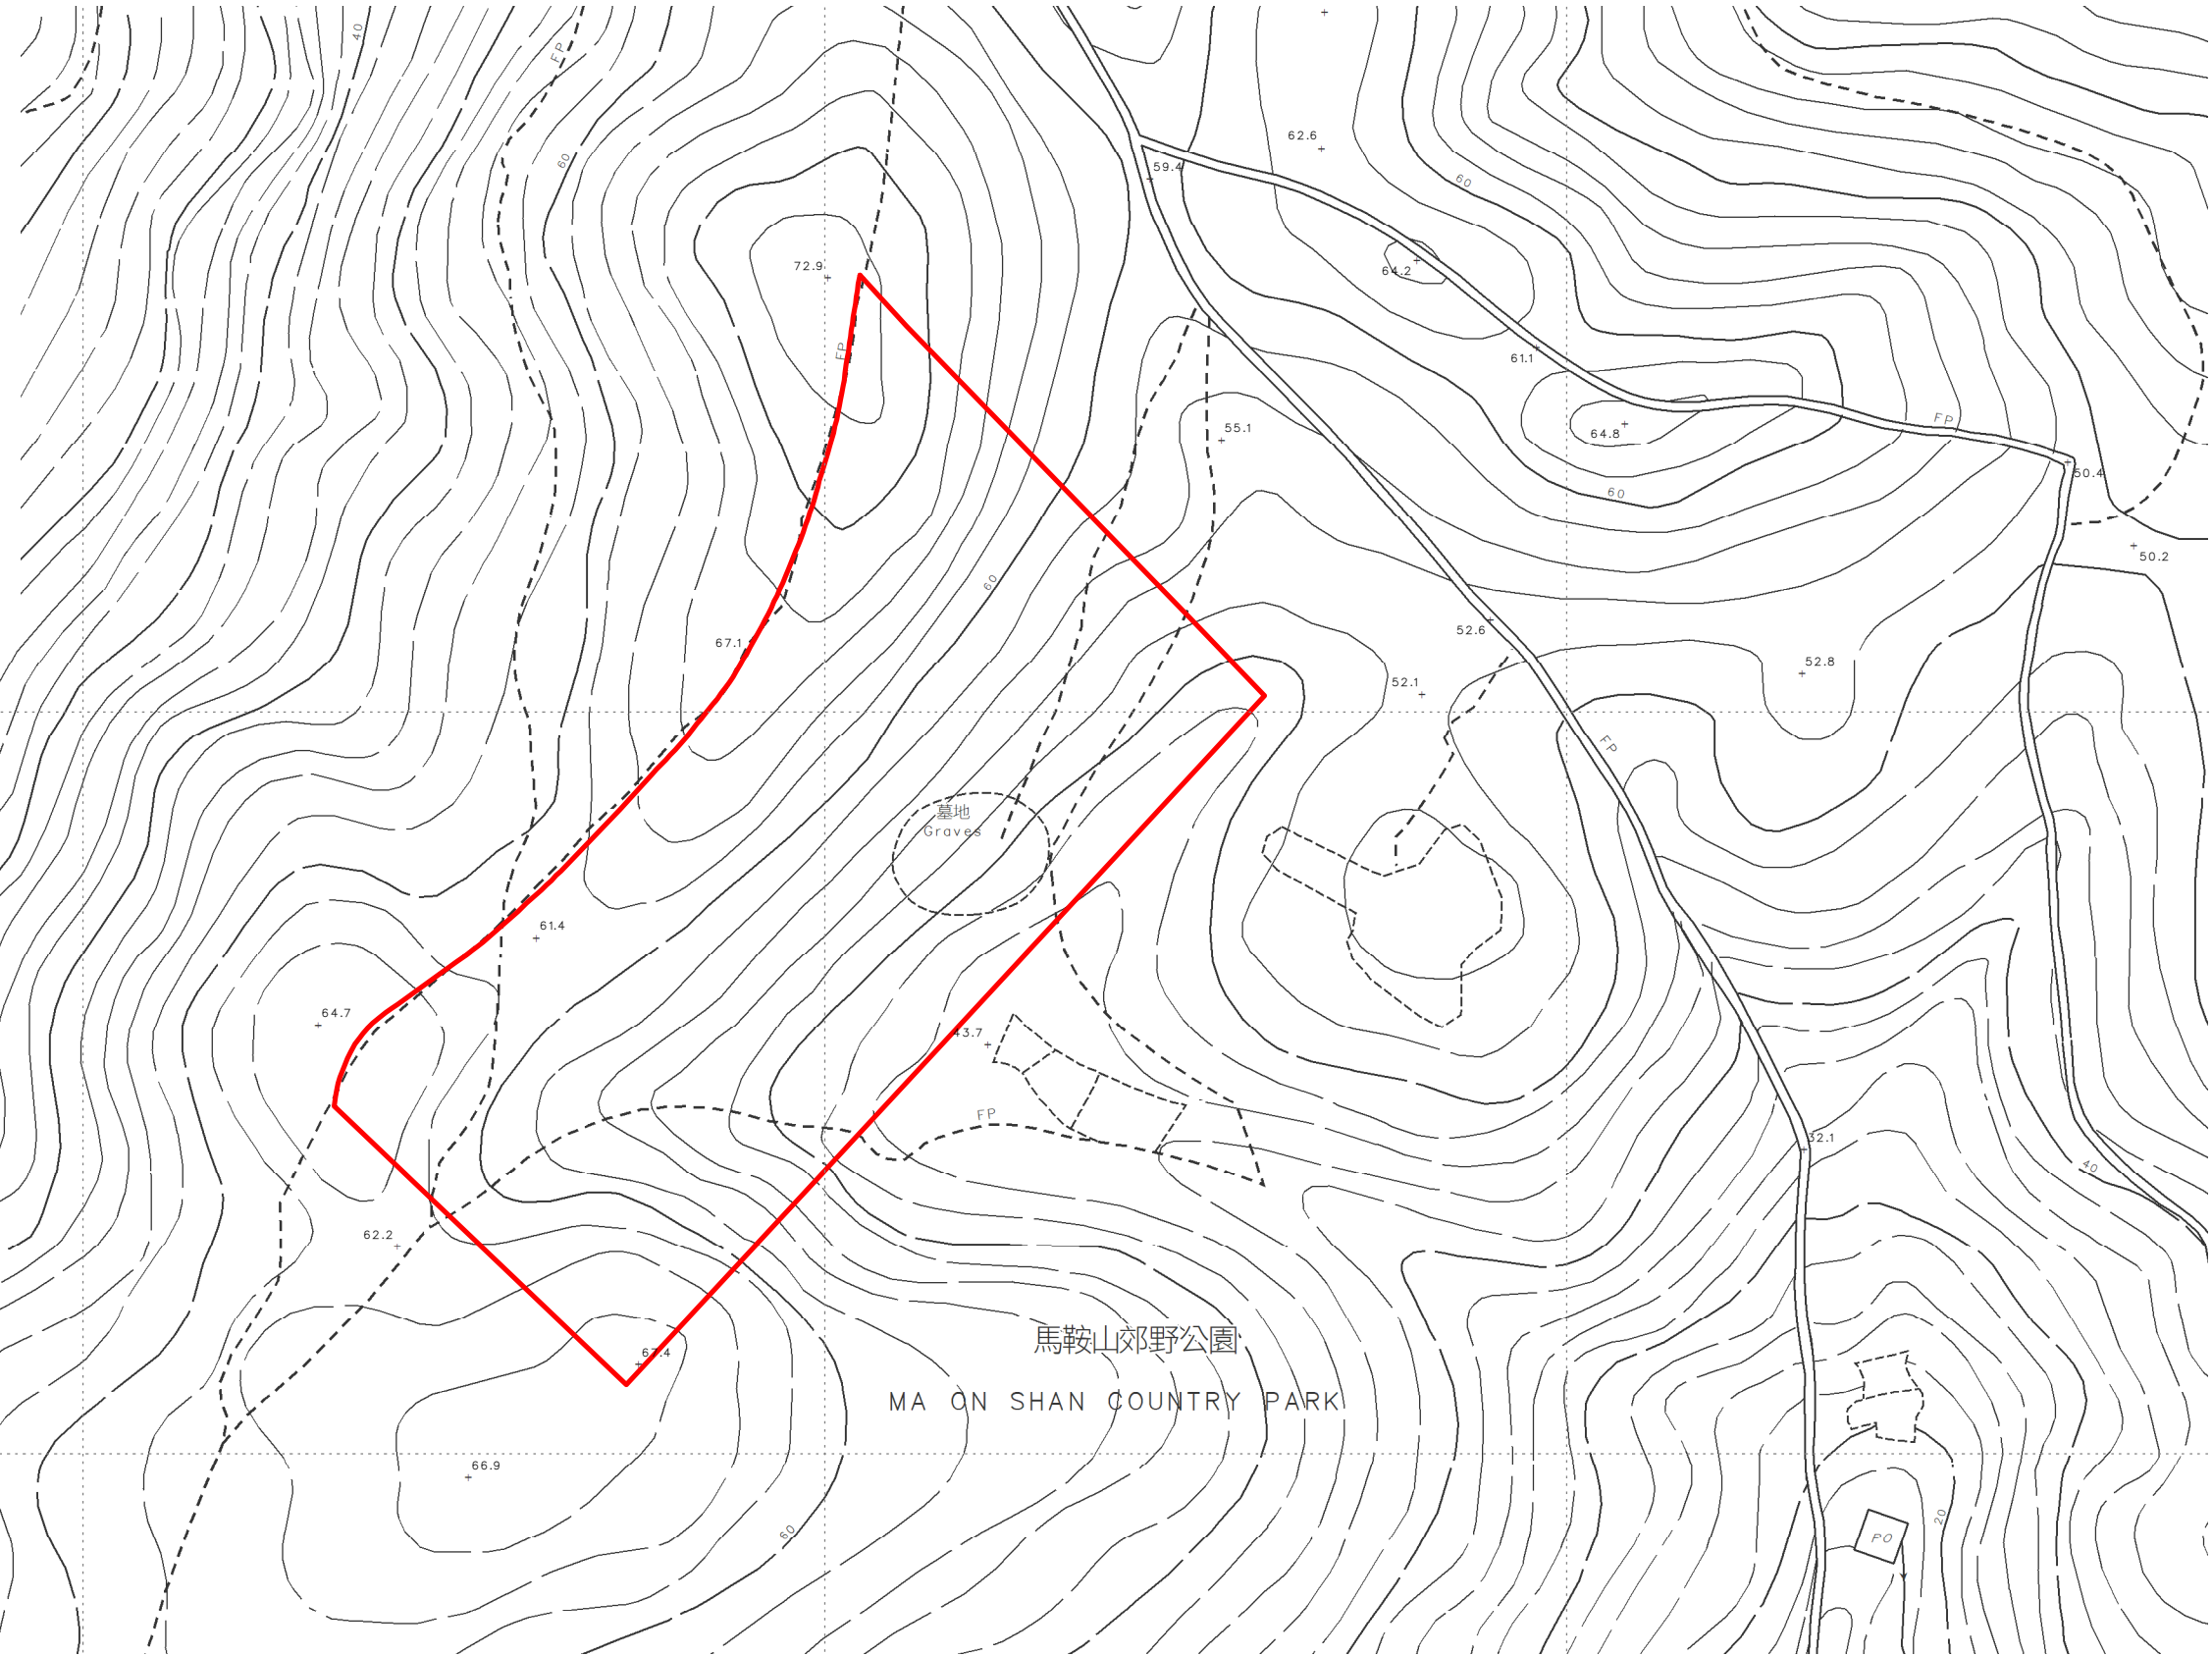

位置 LOCATION

圖例 LEGEND

 認可殯葬區
Permitted Burial Ground

比例尺 SCALE

只作識別用 FOR IDENTIFICATION PURPOSES ONLY
 地政總署測繪處
 Survey and Mapping Office, Lands Department
 圖則由西貢測量處繪製
 Plan Prepared by District Survey Office, Sai Kung
 © 香港特別行政區政府 - 版權所有
 Copyright reserved - Hong Kong SAR Government

新界西貢認可殯葬區
 PERMITTED BURIAL GROUND, SAI KUNG, NEW TERRITORIES
 位置編碼 SITE CODE SK-60 (認可殯葬區編號 PBG SITE No. SK/60)

檔案編號 File No. HAD HQ I(S)/11/38/12/4/4
 測量圖編號 Survey Sheet No. 8-SW-21B
 參考圖編號 Reference Plan No. LIC-SK-PBG048
 圖則編號 PLAN No. PBG-SK-60(A)