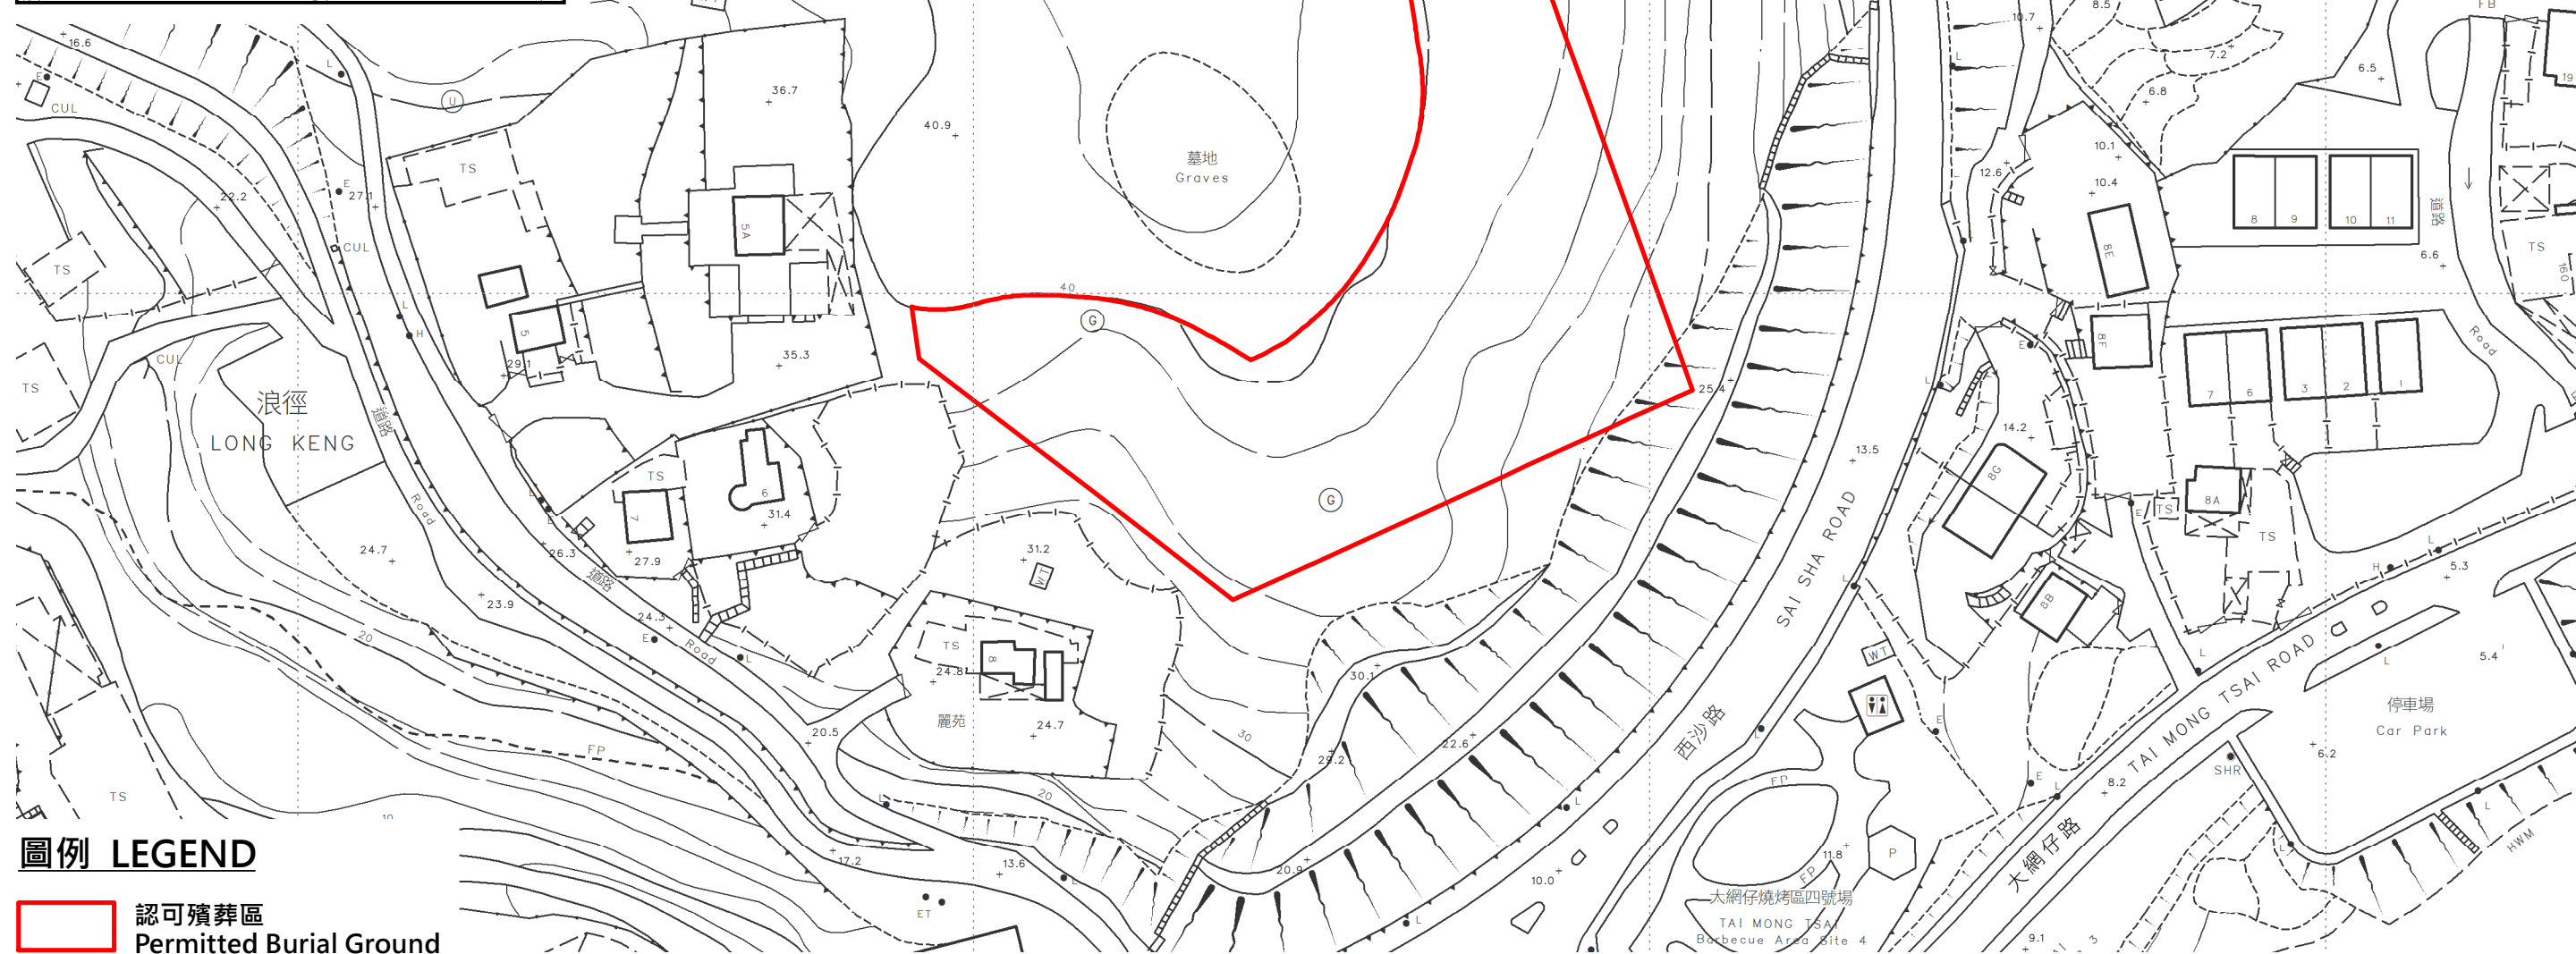

位置 LOCATION

圖例 LEGEND

 認可殯葬區  
Permitted Burial Ground

比例尺 SCALE

只作識別用 FOR IDENTIFICATION PURPOSES ONLY  
地政總署測繪處  
Survey and Mapping Office, Lands Department  
圖則由西貢測量處繪製  
Plan Prepared by District Survey Office, Sai Kung  
© 香港特別行政區政府 - 版權所有  
Copyright reserved - Hong Kong SAR Government

新界西貢認可殯葬區  
PERMITTED BURIAL GROUND, SAI KUNG, NEW TERRITORIES  
位置編碼 SITE CODE SK-61 (認可殯葬區編號 PBG SITE No. SK/61)

檔案編號 File No. HAD HQ I(S)/11/38/12/4/4  
測量圖編號 Survey Sheet Nos. 8-SW-7A & 7B  
參考圖編號 Reference Plan No. LIC-SK-PBG049  
圖則編號 PLAN No. PBG-SK-61(A)