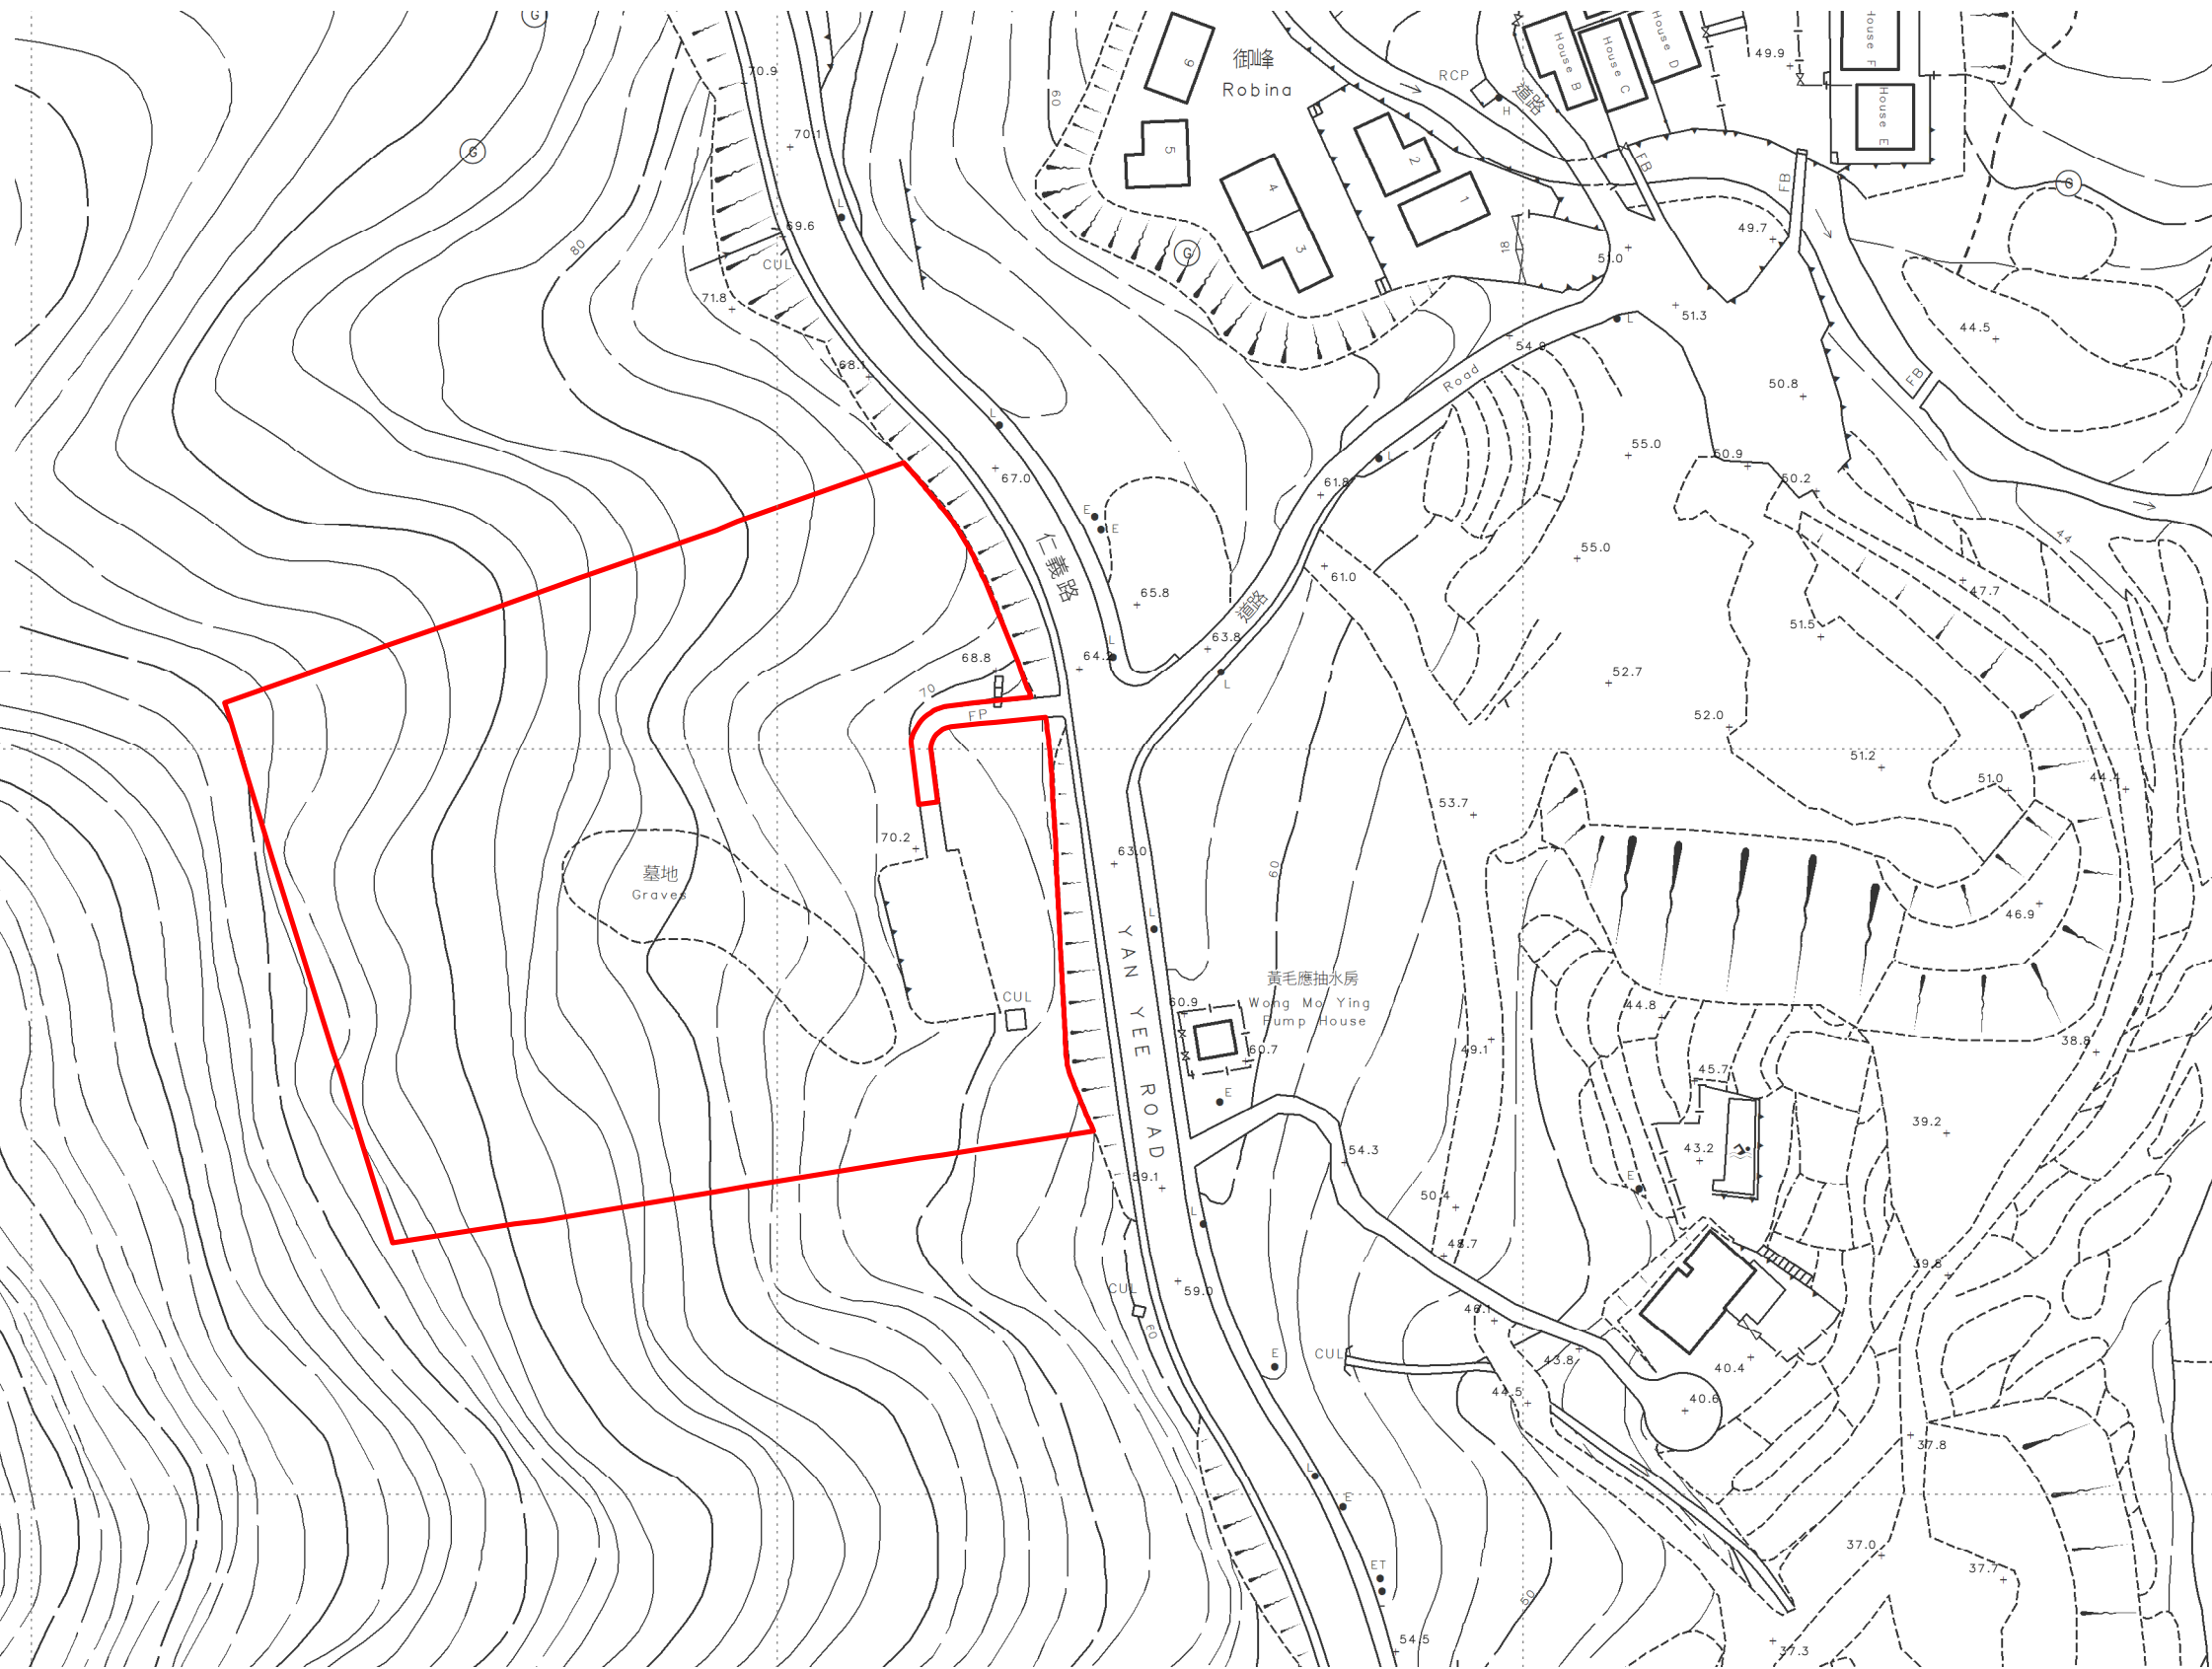

位置 LOCATION

圖例 LEGEND

 認可殯葬區  
Permitted Burial Ground

只作識別用 FOR IDENTIFICATION PURPOSES ONLY  
 地政總署測繪處  
 Survey and Mapping Office, Lands Department  
 圖則由西貢測量處繪製  
 Plan Prepared by District Survey Office, Sai Kung  
 © 香港特別行政區政府 - 版權所有  
 Copyright reserved - Hong Kong SAR Government

新界西貢認可殯葬區  
 PERMITTED BURIAL GROUND, SAI KUNG, NEW TERRITORIES  
 位置編碼 SITE CODE SK-65 (認可殯葬區編號 PBG SITE No. SK/65)

檔案編號 File No. HAD HQ I(S)/11/38/12/4/4  
 測量圖編號 Survey Sheet No. 8-SW-3D  
 參考圖編號 Reference Plan No. LIC-SK-PBG053  
 圖則編號 PLAN No. PBG-SK-65(A)