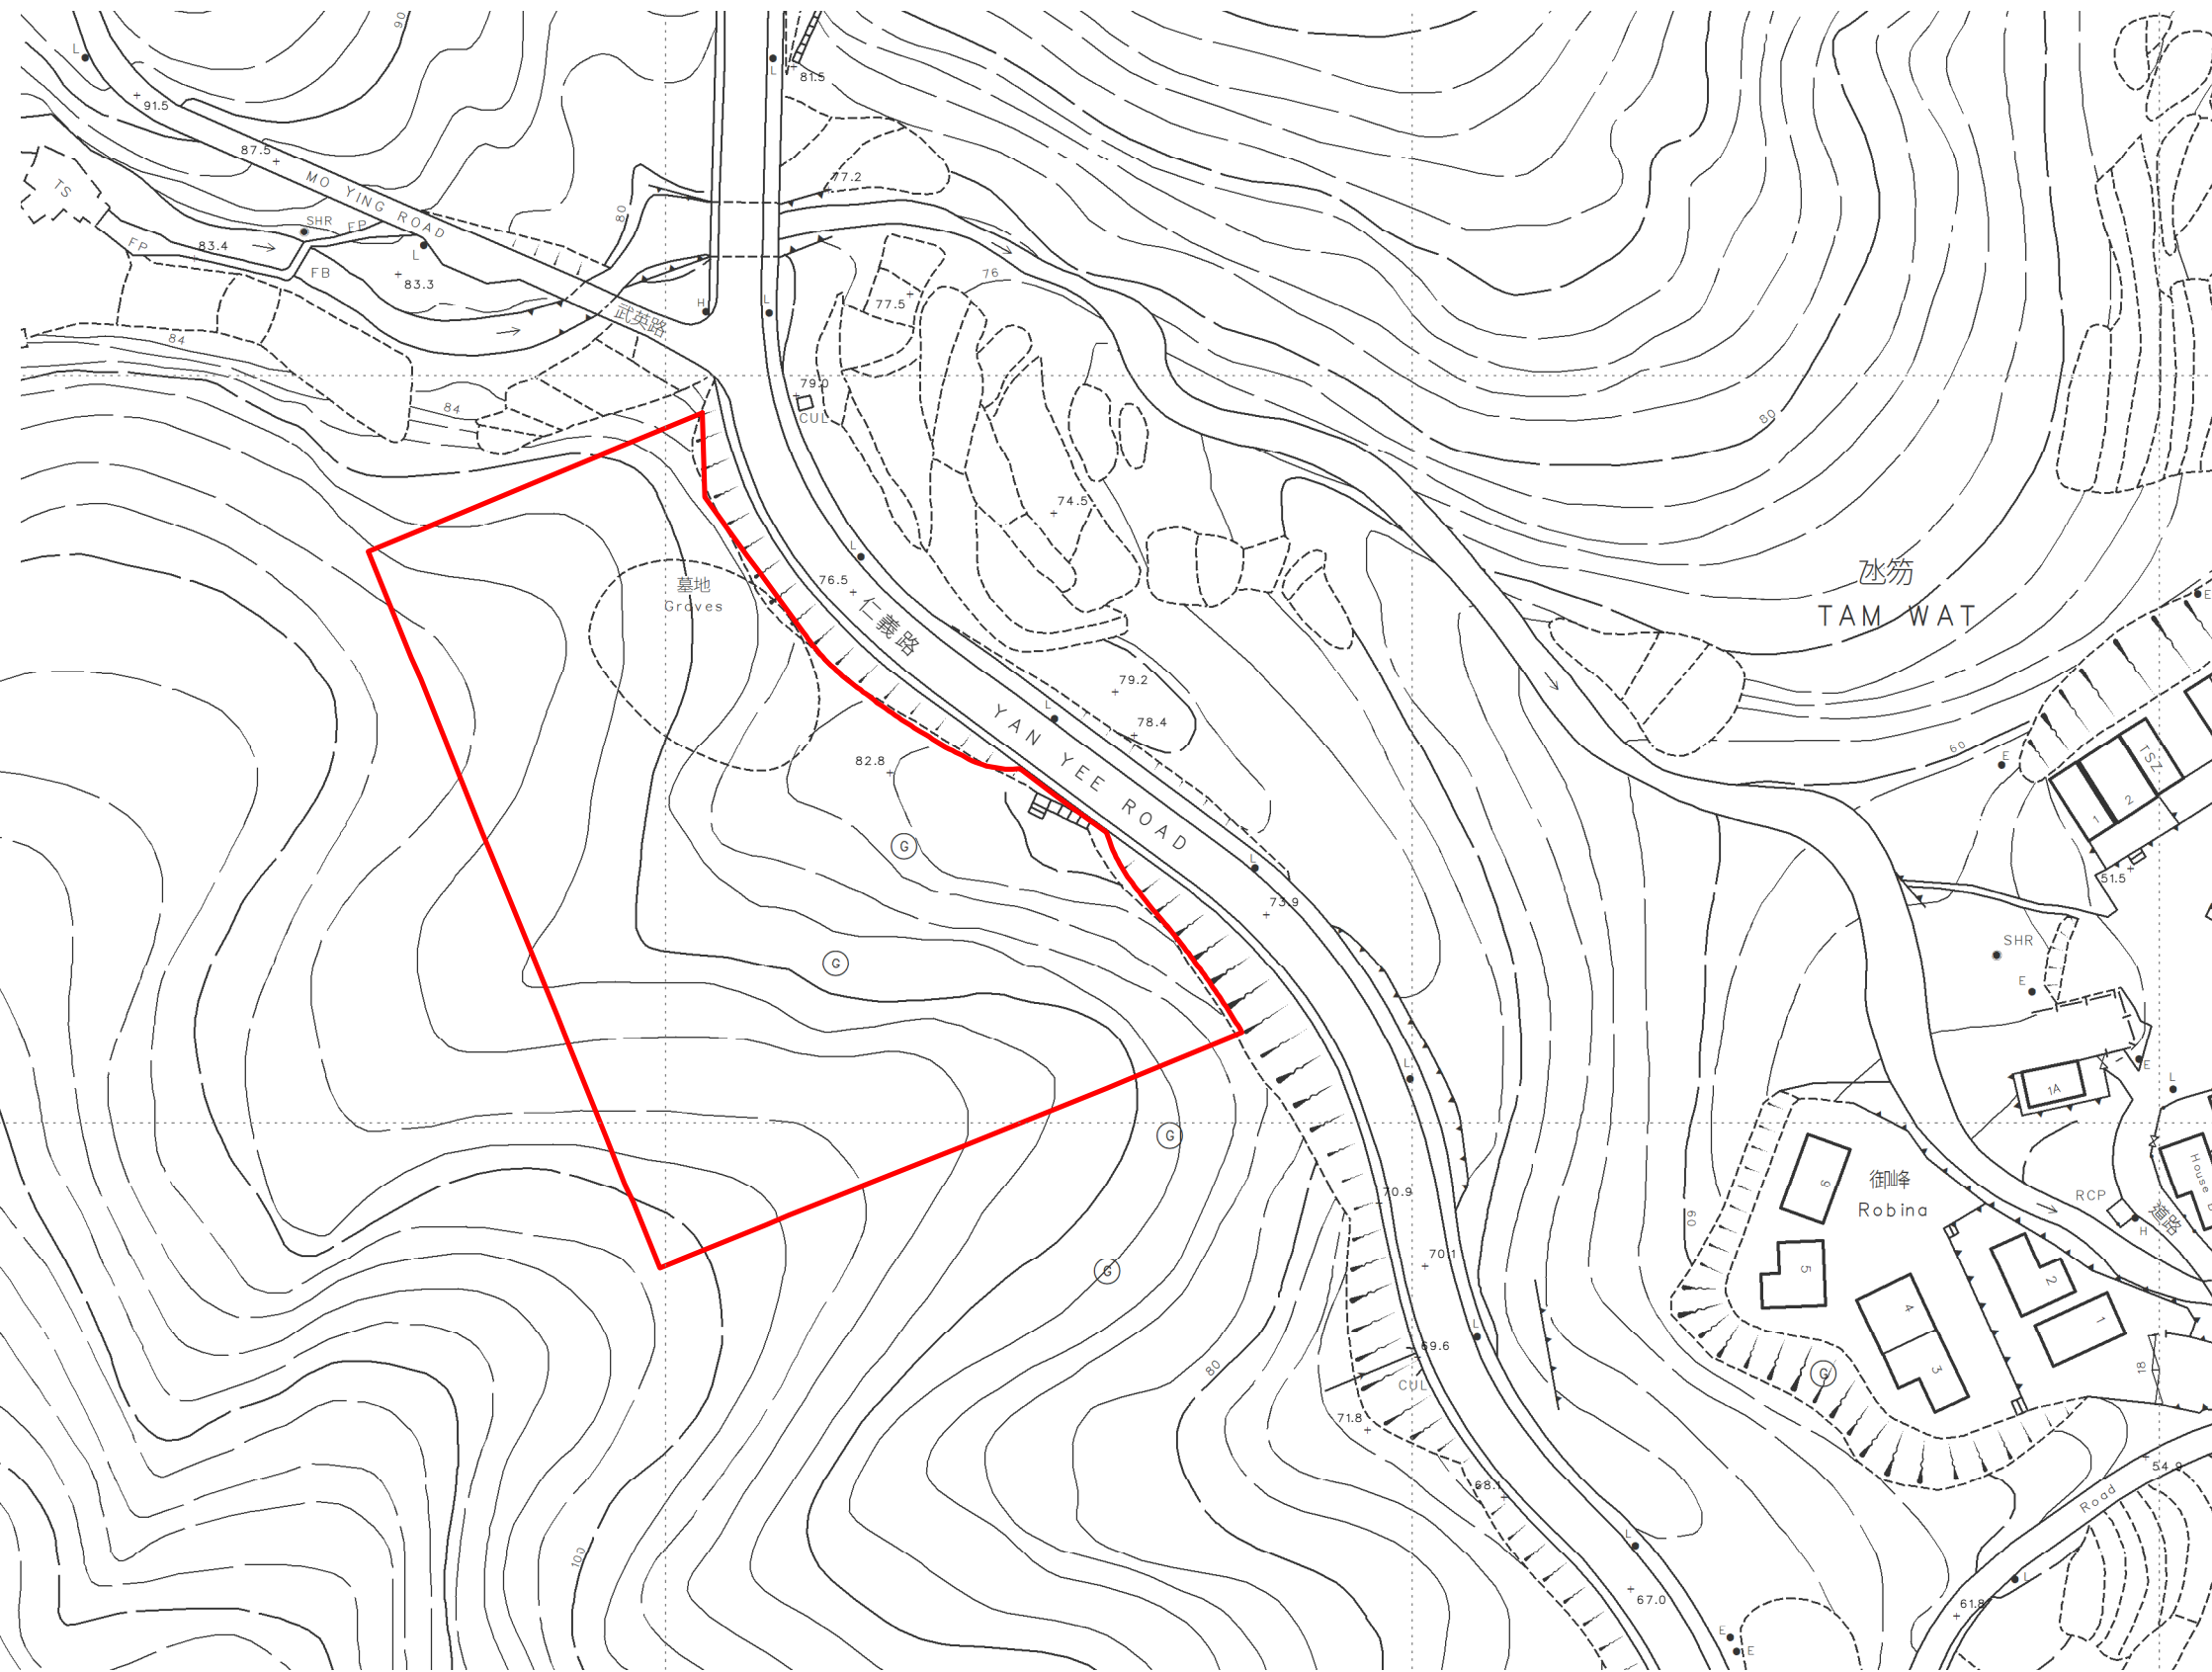

位置 LOCATION

圖例 LEGEND

 認可殯葬區
Permitted Burial Ground

只作識別用 FOR IDENTIFICATION PURPOSES ONLY
 地政總署測繪處
 Survey and Mapping Office, Lands Department
 圖則由西貢測量處繪製
 Plan Prepared by District Survey Office, Sai Kung
 © 香港特別行政區政府 - 版權所有
 Copyright reserved - Hong Kong SAR Government

新界西貢認可殯葬區
 PERMITTED BURIAL GROUND, SAI KUNG, NEW TERRITORIES
 位置編碼 SITE CODE SK-66 (認可殯葬區編號 PBG SITE No. SK/66)

檔案編號 File No. HAD HQ I(S)/11/38/12/4/4
 測量圖編號 Survey Sheet Nos. 8-SW-3C & 3D
 參考圖編號 Reference Plan No. LIC-SK-PBG054
 圖則編號 PLAN No. PBG-SK-66(A)