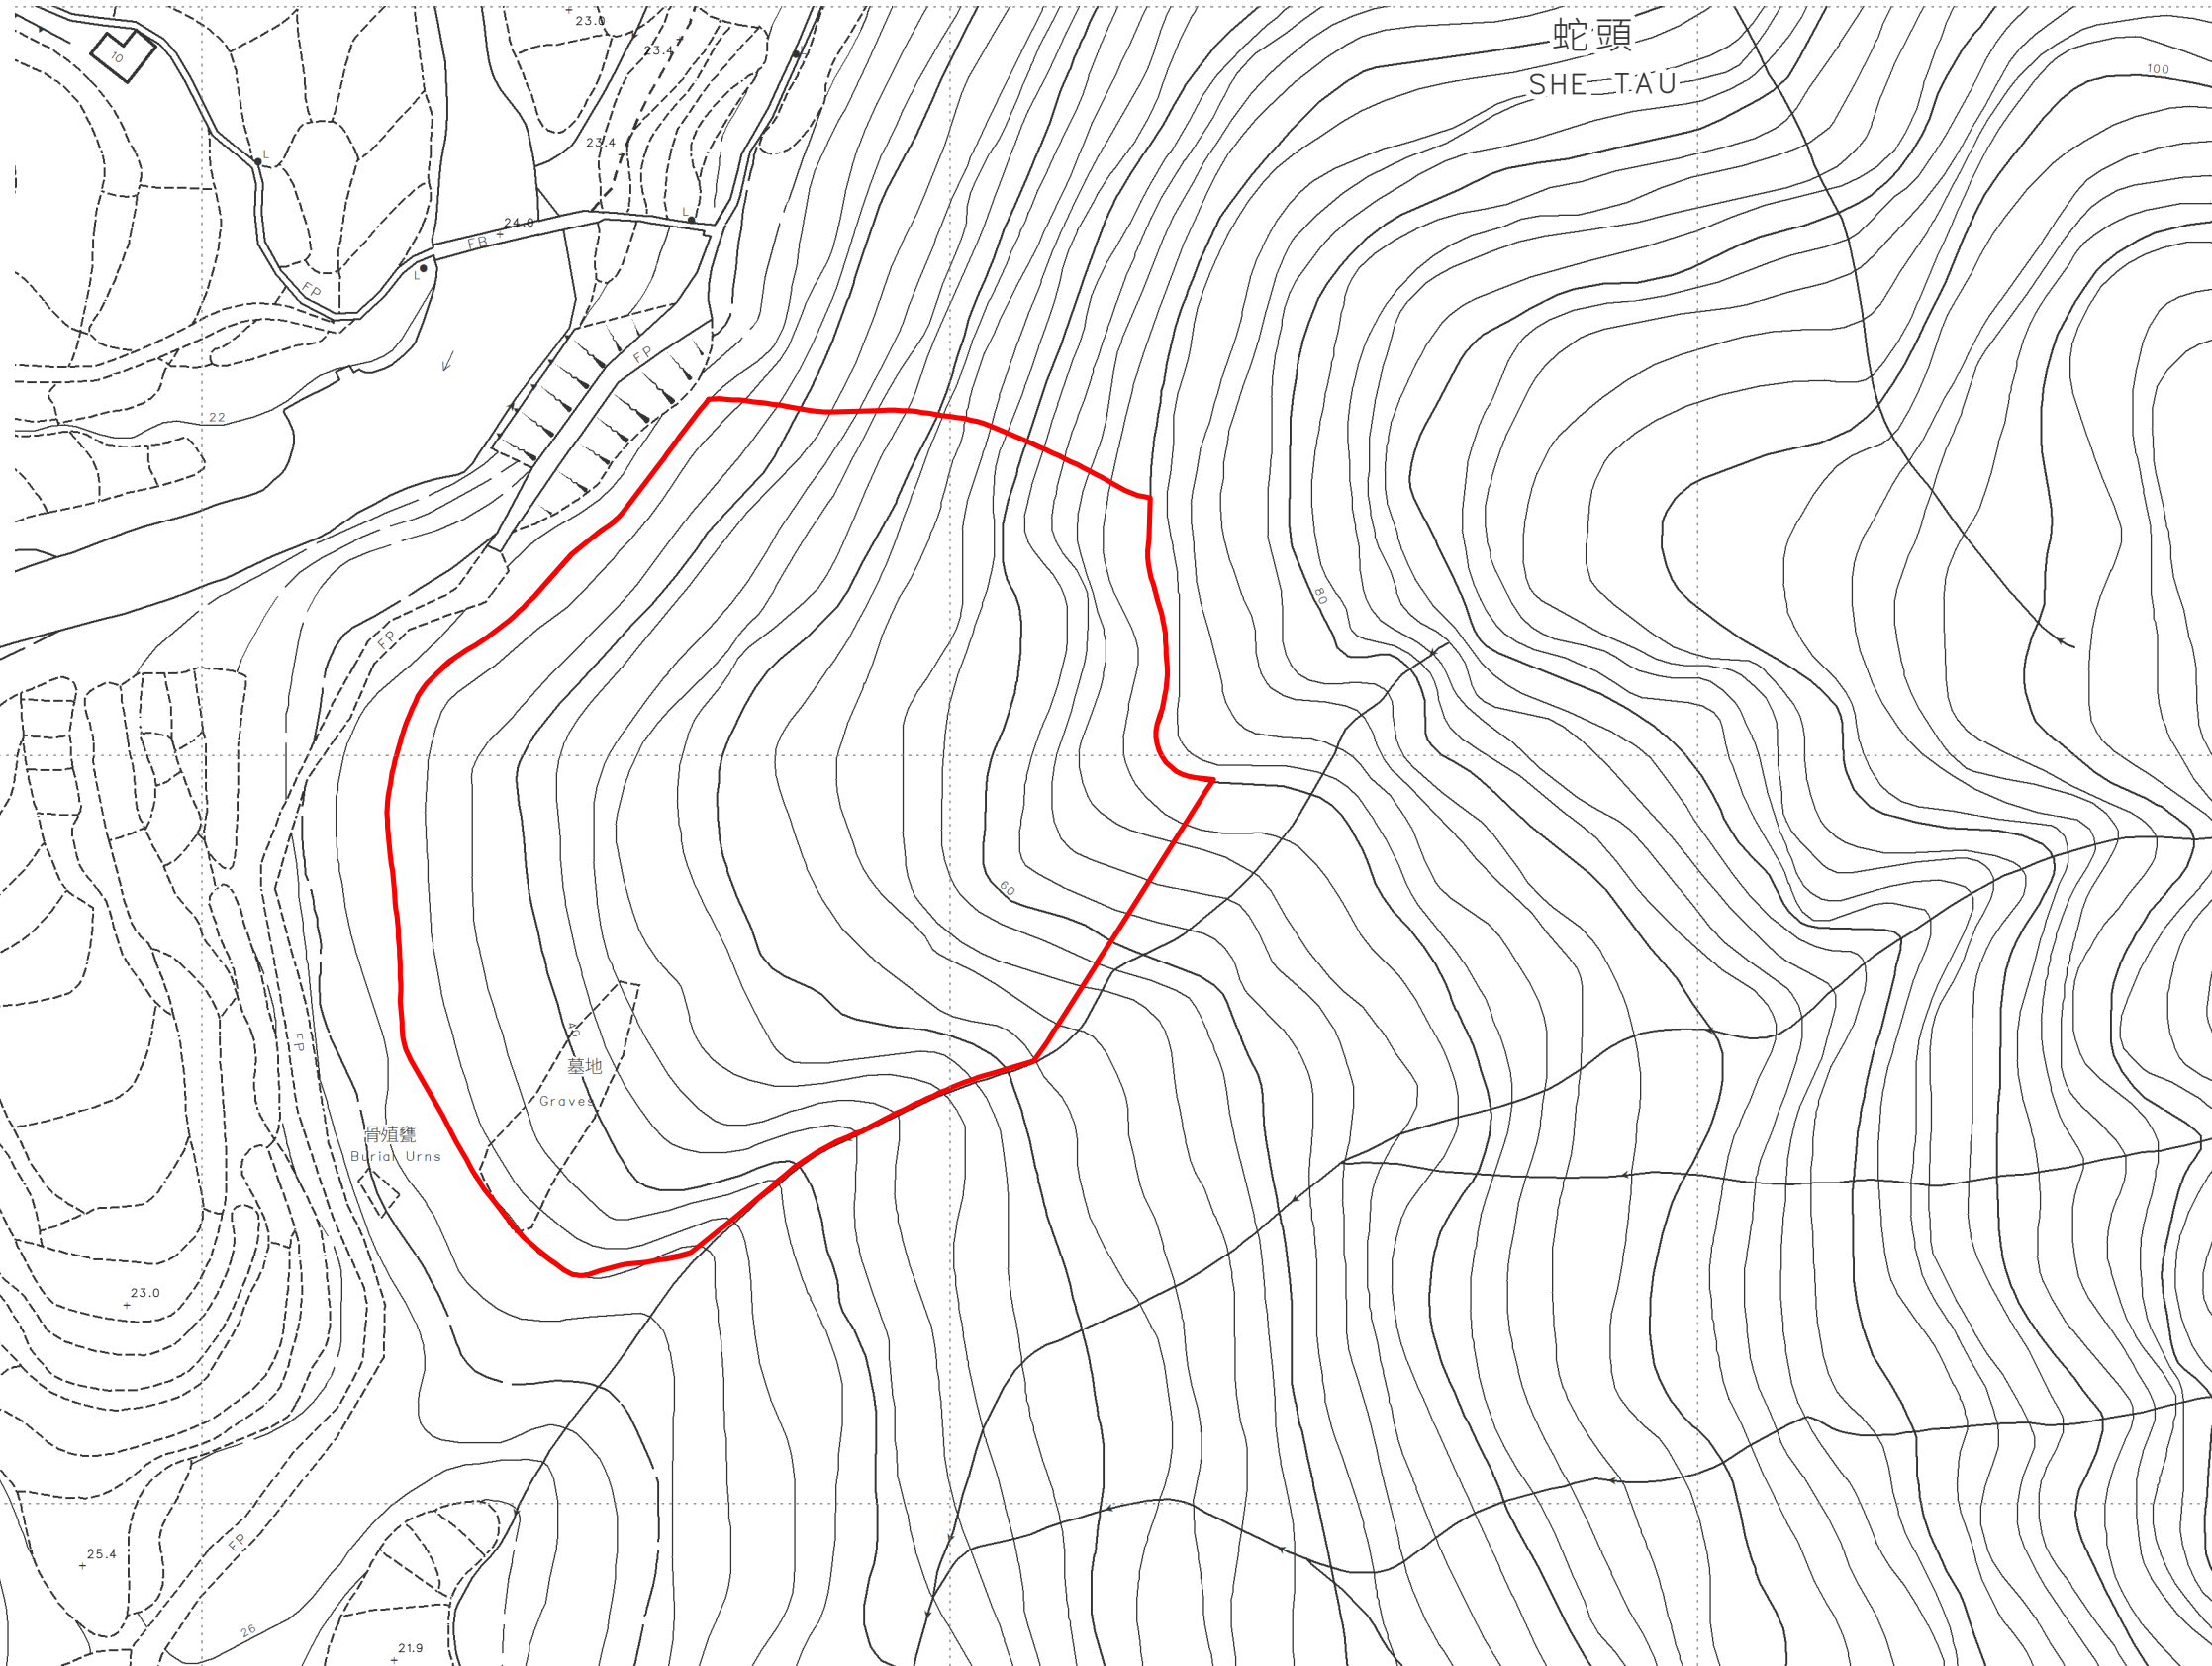

位置 LOCATION

圖例 LEGEND

 認可殯葬區
Permitted Burial Ground

只作識別用 FOR IDENTIFICATION PURPOSES ONLY
 地政總署測繪處
 Survey and Mapping Office, Lands Department
 圖則由西貢測量處繪製
 Plan Prepared by District Survey Office, Sai Kung
 © 香港特別行政區政府 - 版權所有
 Copyright reserved - Hong Kong SAR Government

新界西貢認可殯葬區
 PERMITTED BURIAL GROUND, SAI KUNG, NEW TERRITORIES
 位置編碼 SITE CODE SK-68 (認可殯葬區編號 PBG SITE No. SK/68)

檔案編號 File No. HAD HQ I(S)/11/38/12/4/4
 測量圖編號 Survey Sheet No. 8-SW-8B
 參考圖編號 Reference Plan No. LIC-SK-PBG056
 圖則編號 PLAN No. PBG-SK-68(A)