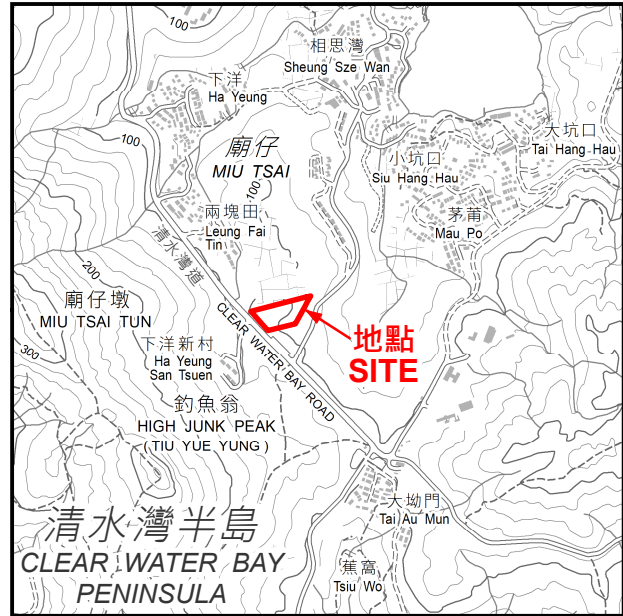

位置 LOCATION

圖例 LEGEND

認可殯葬區  
Permitted Burial Ground

只作識別用 FOR IDENTIFICATION PURPOSES ONLY  
 地政總署測繪處  
 Survey and Mapping Office, Lands Department  
 圖則由西貢測量處繪製  
 Plan Prepared by District Survey Office, Sai Kung  
 © 香港特別行政區政府 - 版權所有  
 Copyright reserved - Hong Kong SAR Government

新界西貢 認可殯葬區  
**PERMITTED BURIAL GROUND, SAI KUNG, NEW TERRITORIES**  
 位置編碼 **SITE CODE SK-72** (認可殯葬區編號 PBG SITE No. SK/72)

檔案編號 File No. HAD HQ I(S)/11/38/12/4/4  
 測量圖編號 Survey Sheet Nos. 12-SW-2B & 3A  
 參考圖編號 Reference Plan No. LIC-SK-PBG060  
 圖則編號 PLAN No. PBG-SK-72(A)