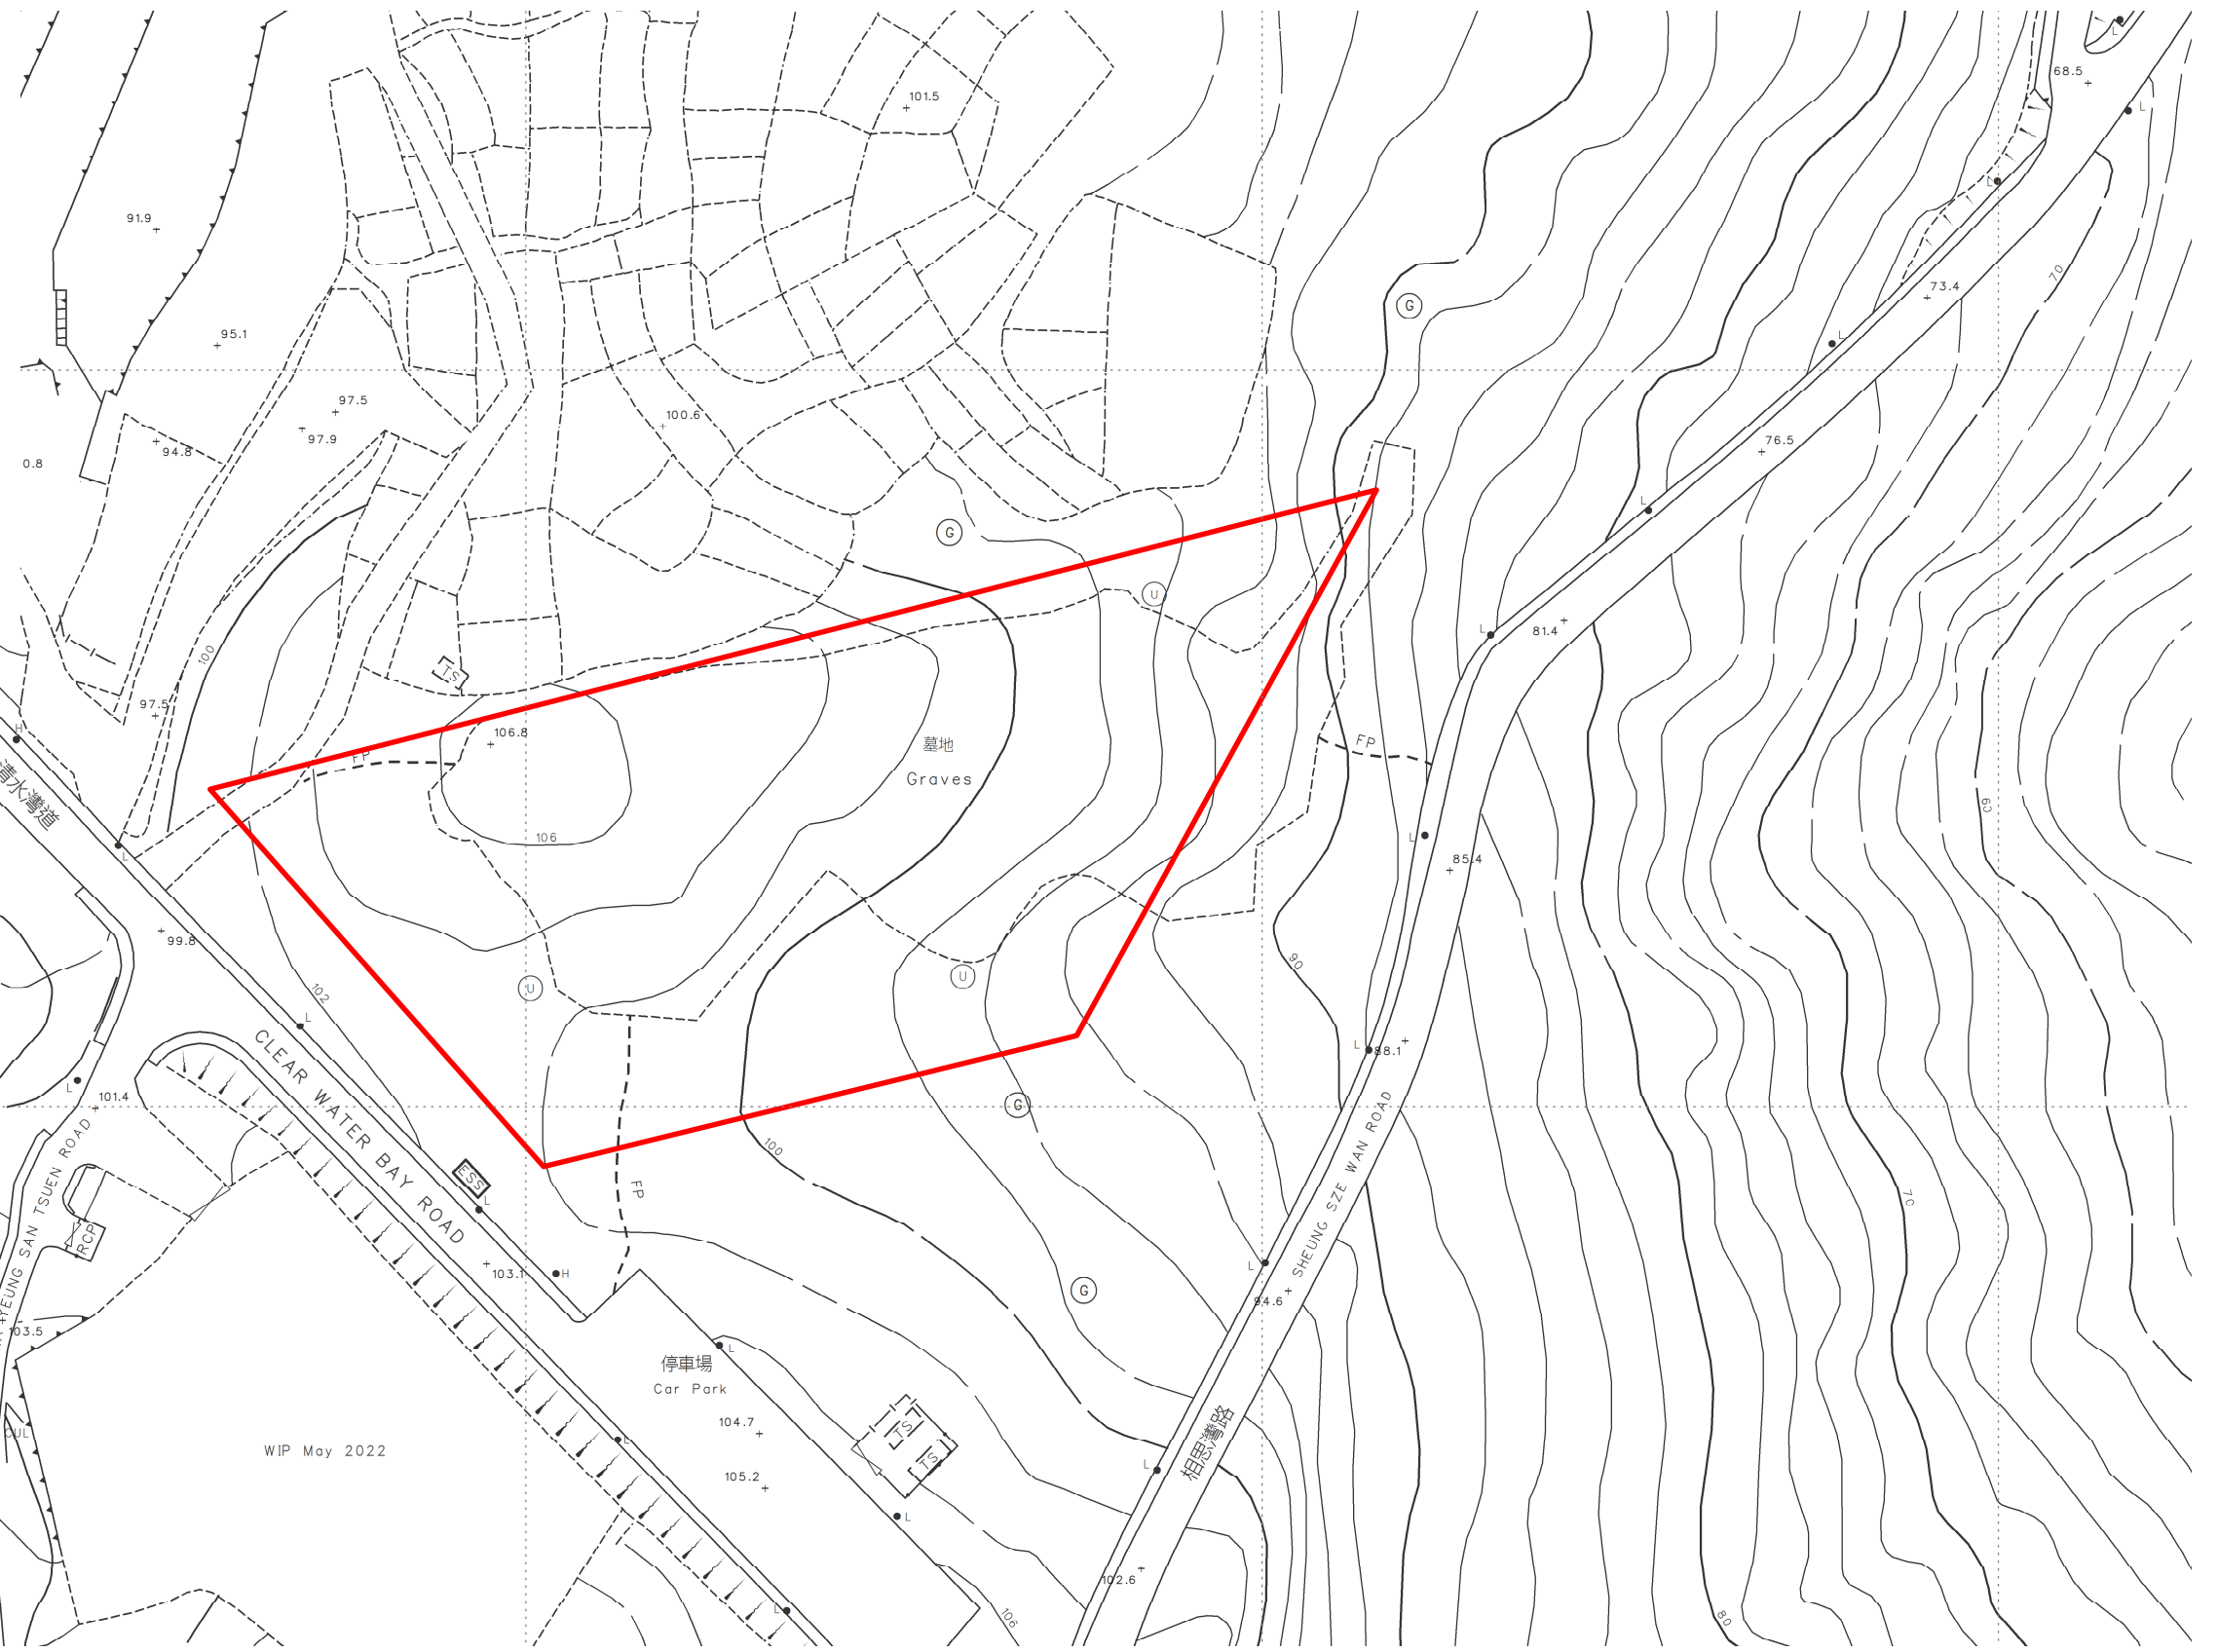

位置 LOCATION

圖例 LEGEND

認可殯葬區  
Permitted Burial Ground

只作識別用 FOR IDENTIFICATION PURPOSES ONLY  
 地政總署測繪處  
 Survey and Mapping Office, Lands Department  
 圖則由西貢測量處繪製  
 Plan Prepared by District Survey Office, Sai Kung  
 © 香港特別行政區政府 - 版權所有  
 Copyright reserved - Hong Kong SAR Government

新界西貢 認可殯葬區  
**PERMITTED BURIAL GROUND, SAI KUNG, NEW TERRITORIES**  
 位置編碼 **SITE CODE SK-72** (認可殯葬區編號 PBG SITE No. SK/72)

檔案編號 File No. HAD HQ I(S)/11/38/12/4/4  
 測量圖編號 Survey Sheet Nos. 12-SW-2B & 3A  
 參考圖編號 Reference Plan No. LIC-SK-PBG060  
 圖則編號 PLAN No. PBG-SK-72(A)