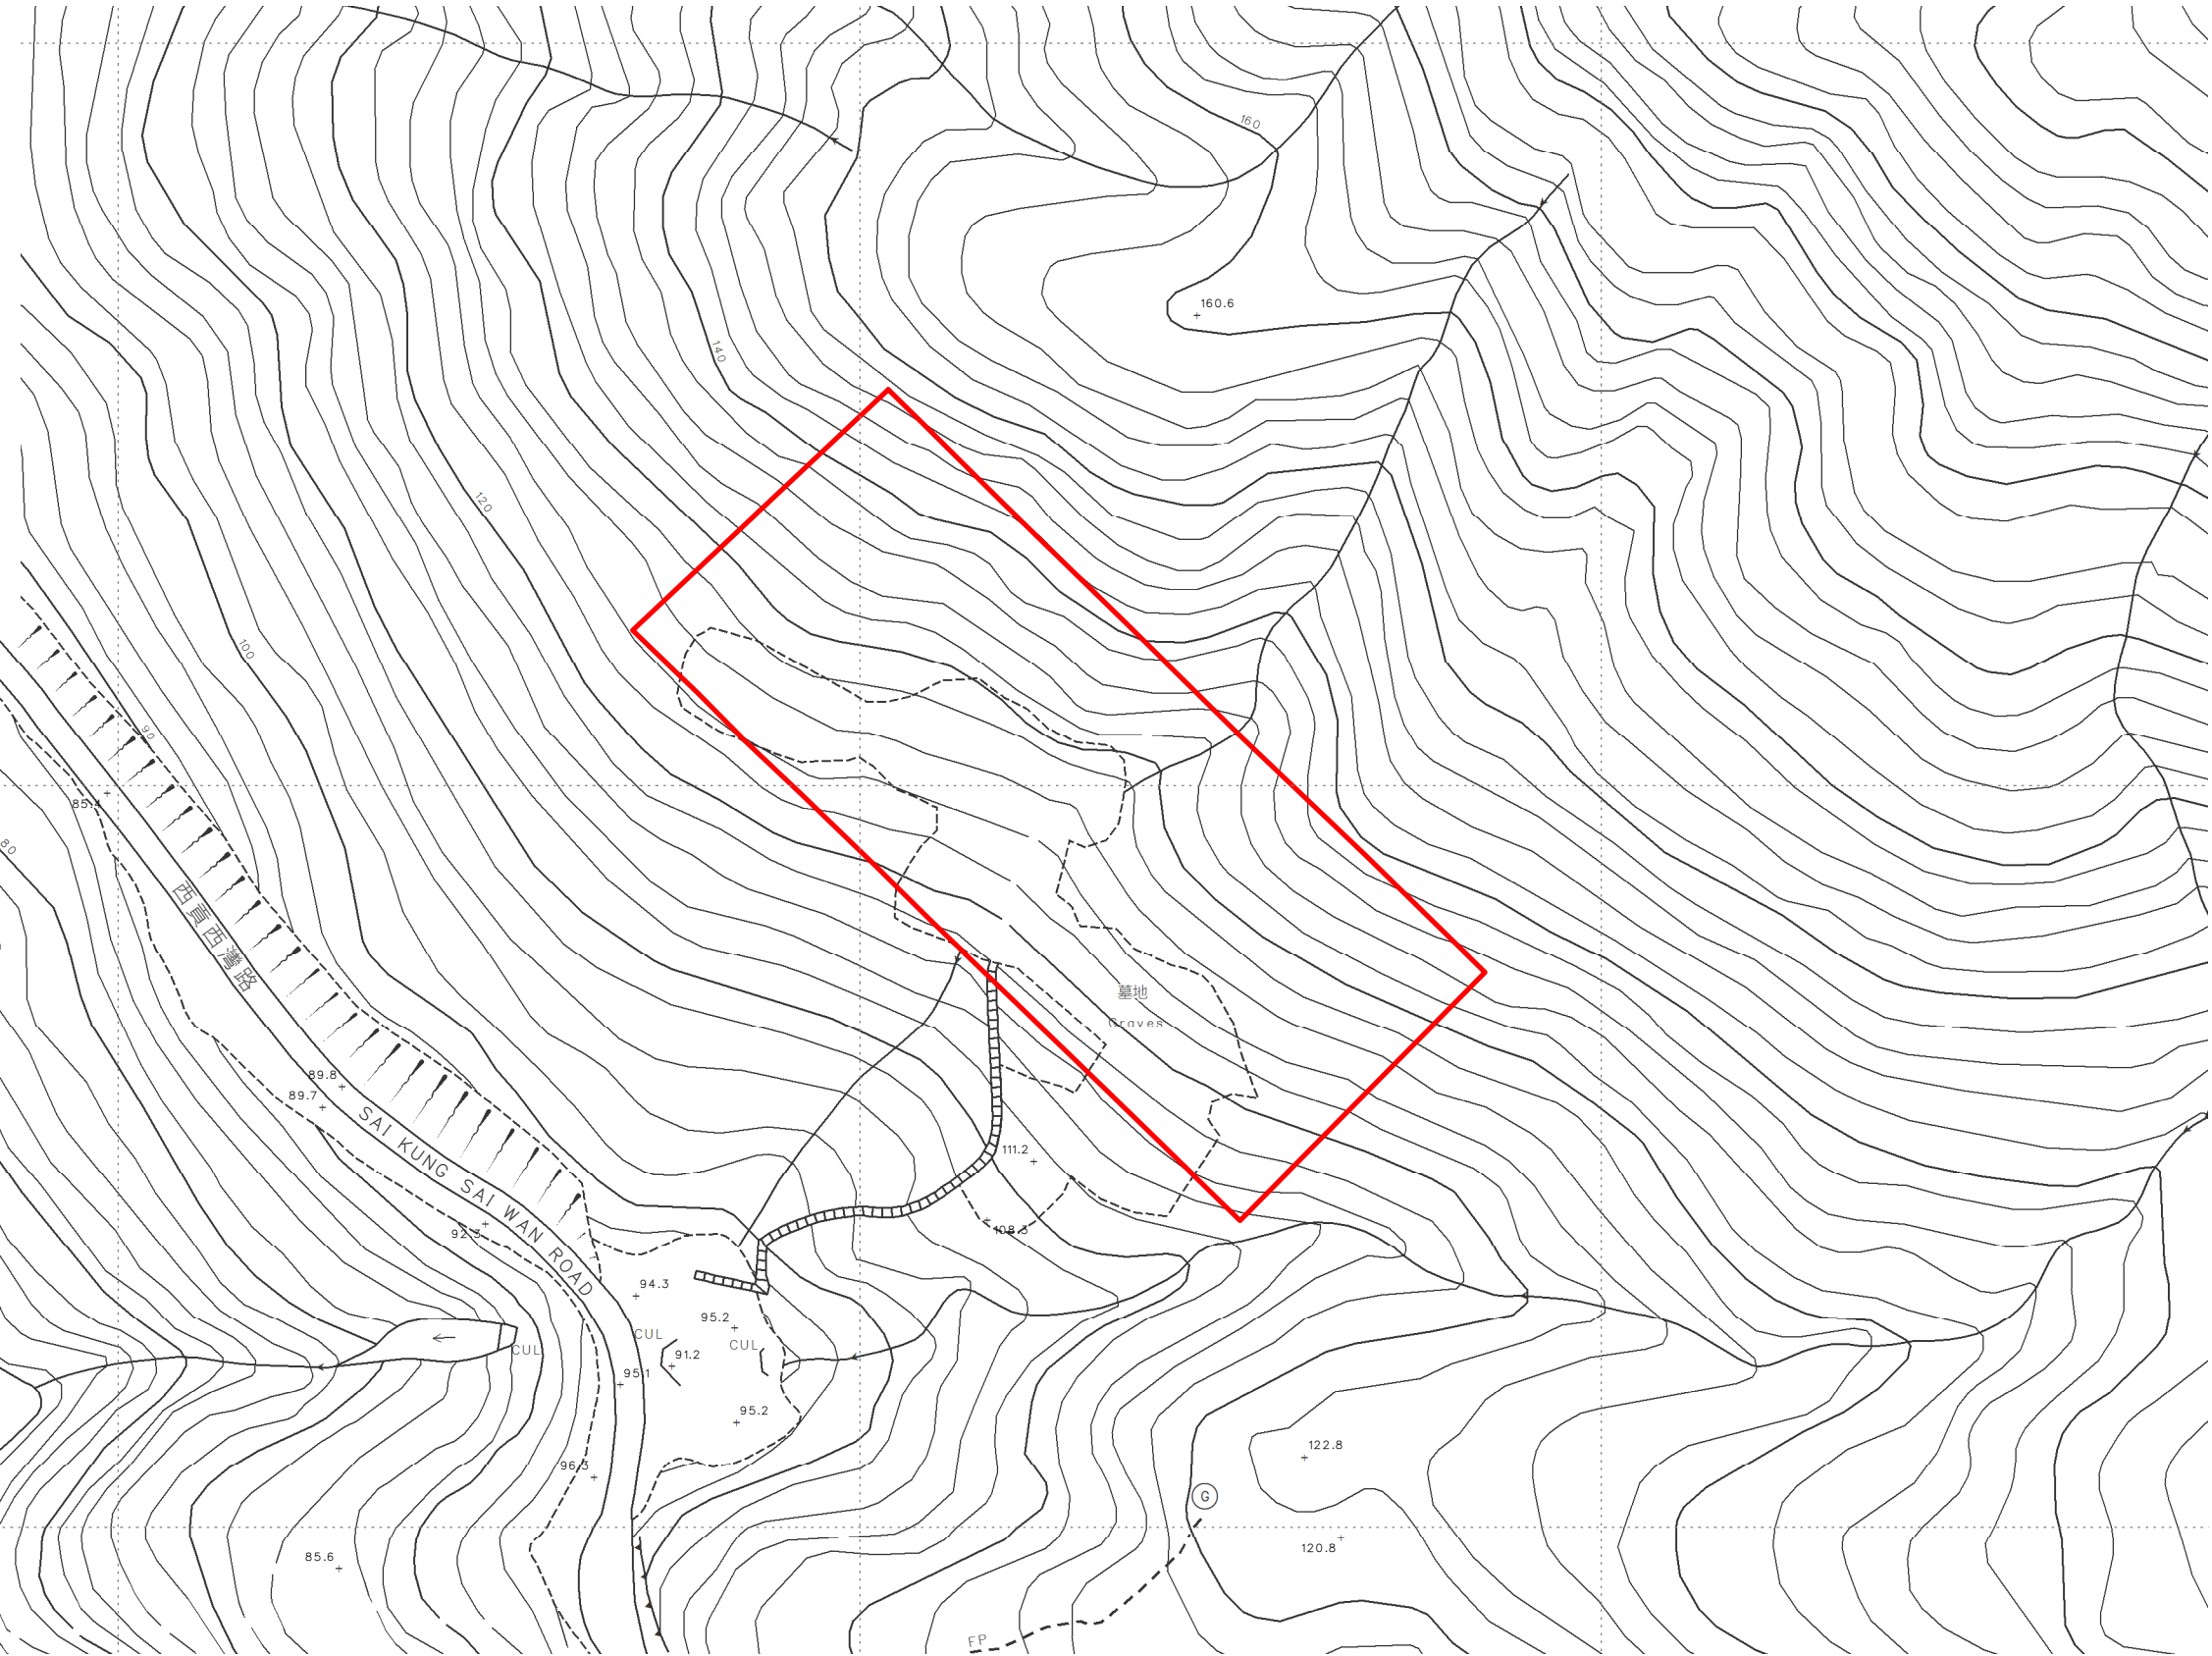

位置 LOCATION

圖例 LEGEND

 認可殯葬區  
Permitted Burial Ground

只作識別用 FOR IDENTIFICATION PURPOSES ONLY  
 地政總署測繪處  
Survey and Mapping Office, Lands Department  
圖則由西貢測量處繪製  
Plan Prepared by District Survey Office, Sai Kung  
© 香港特別行政區政府 - 版權所有  
Copyright reserved - Hong Kong SAR Government

新界西貢認可殯葬區  
PERMITTED BURIAL GROUND, SAI KUNG, NEW TERRITORIES  
位置編碼 SITE CODE SK-73 (認可殯葬區編號 PBG SITE No. SK/73)

檔案編號 File No. HAD HQ I(S)/11/38/12/4/4  
測量圖編號 Survey Sheet Nos. 8-SE-6A & 6C  
參考圖編號 Reference Plan No. LIC-SK-PBG061  
圖則編號 PLAN No. PBG-SK-73(A)