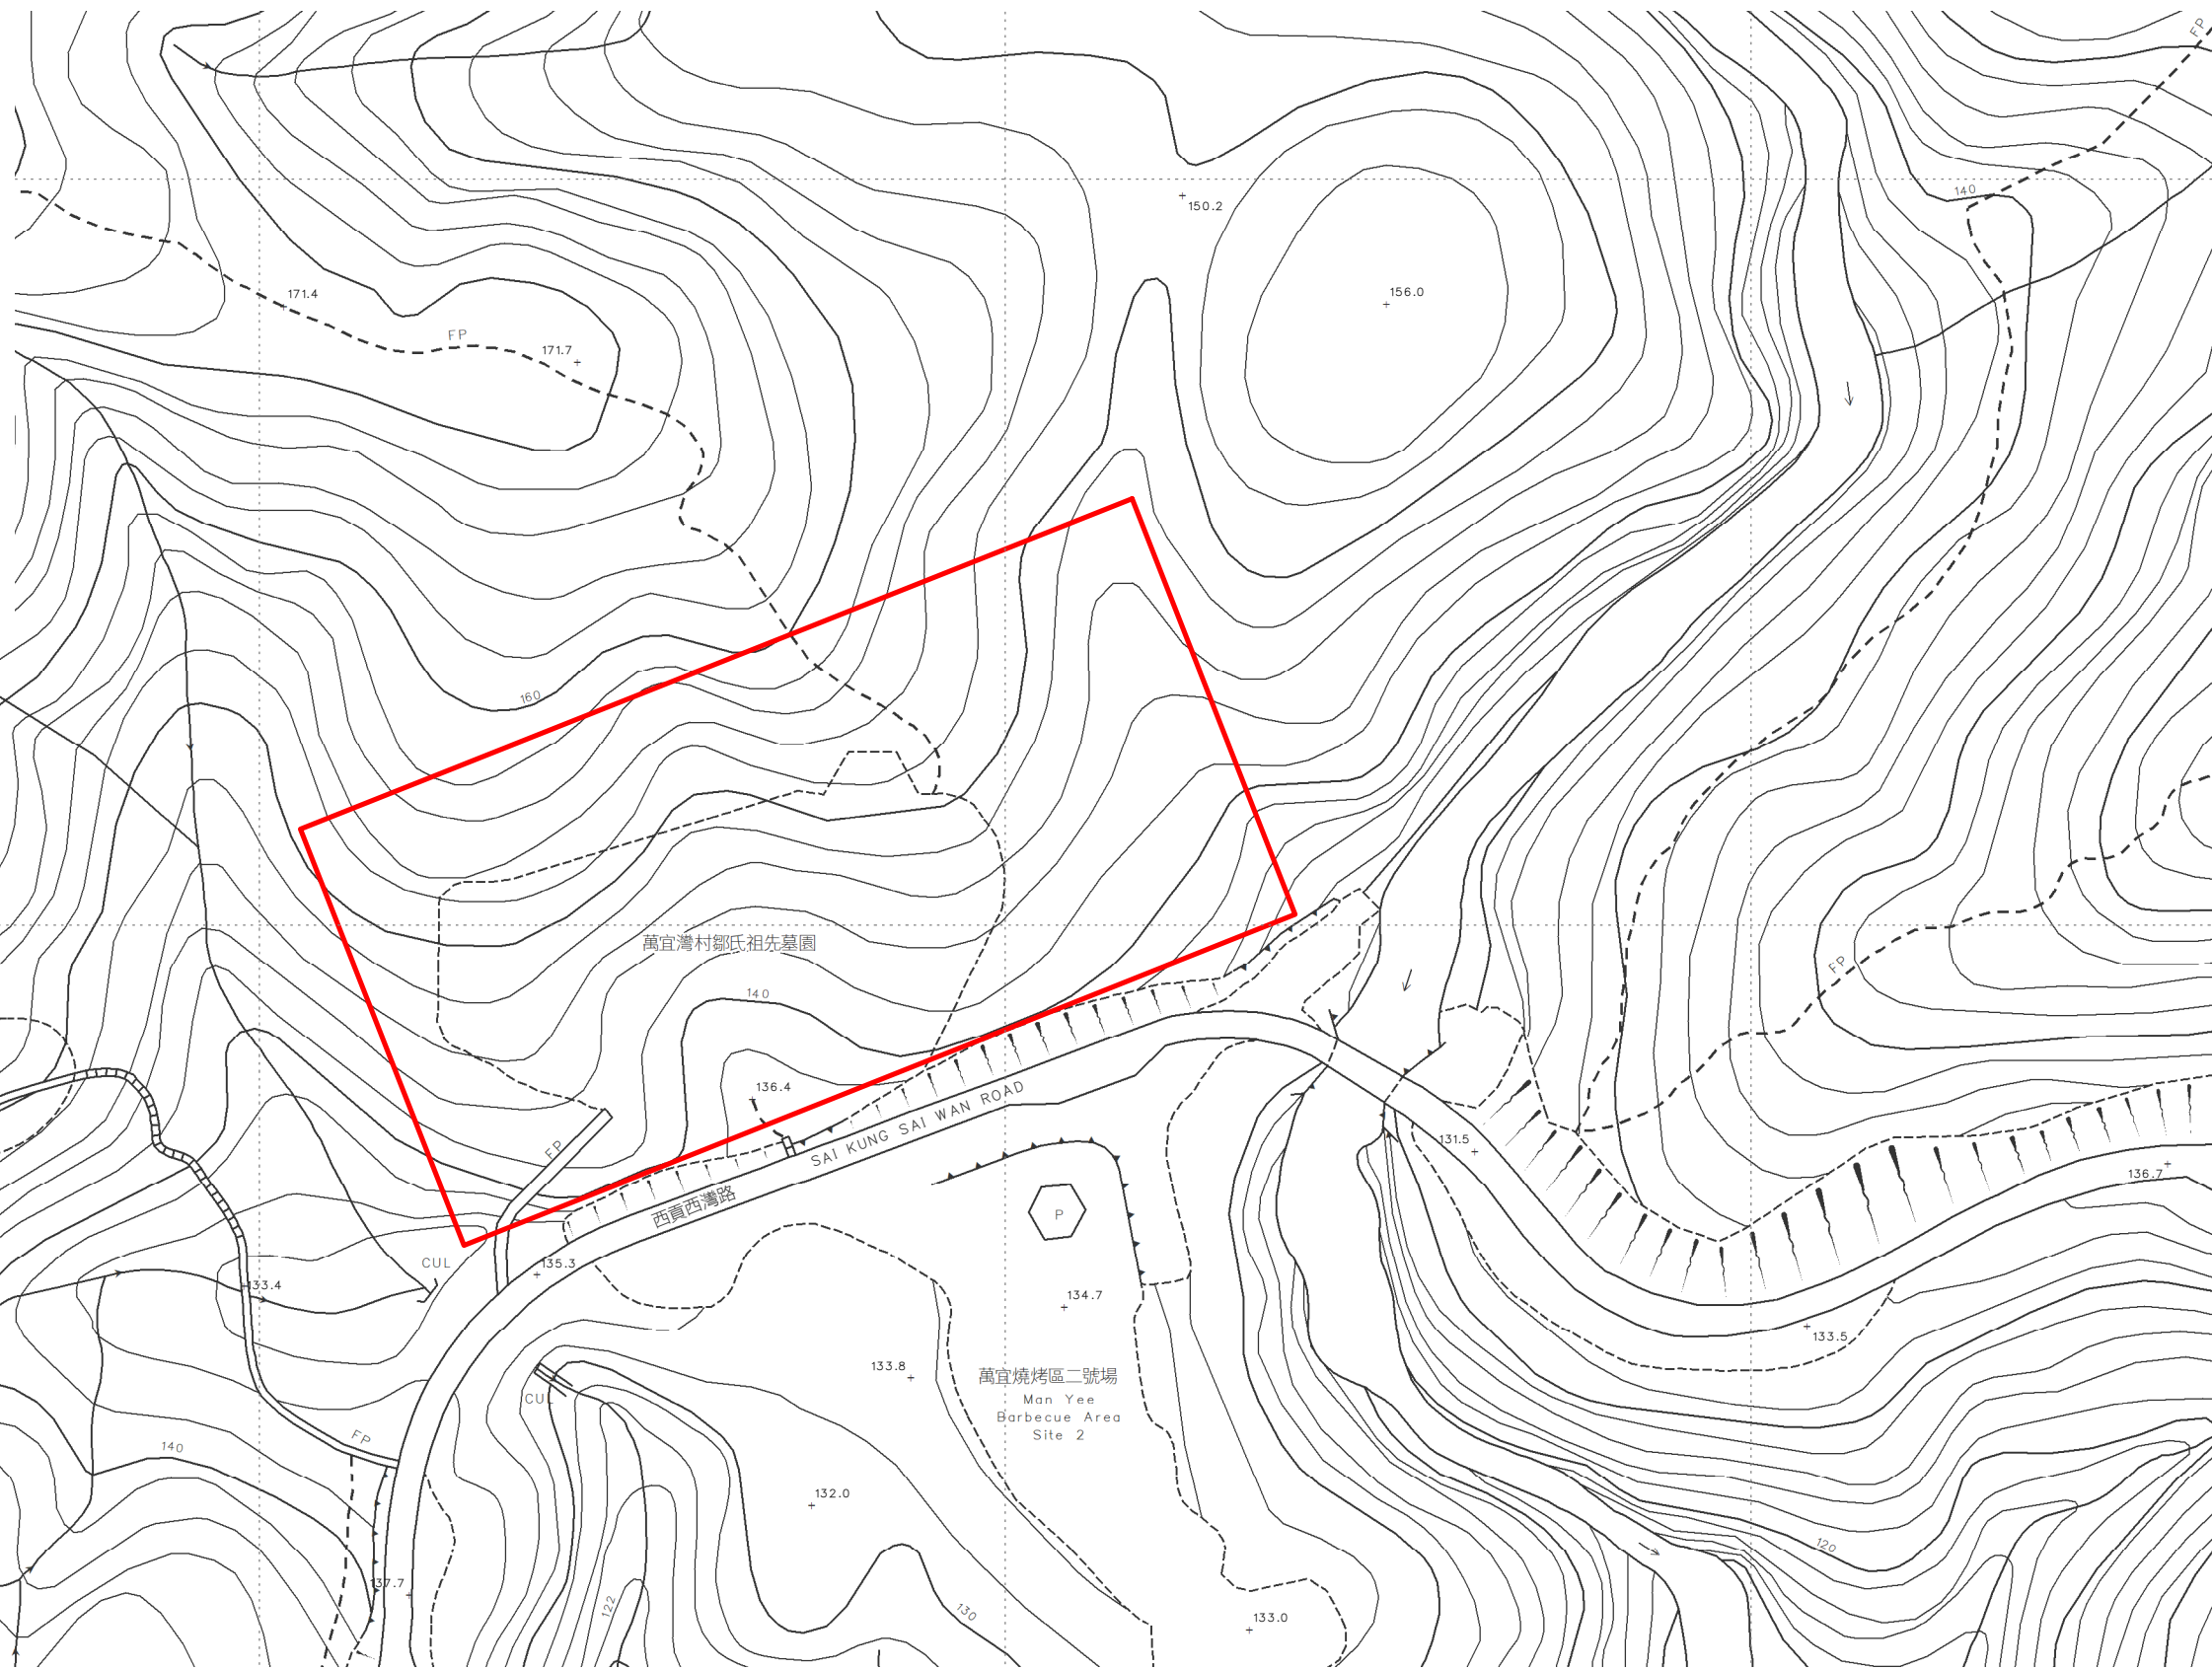

位置 LOCATION

圖例 LEGEND

 認可殯葬區  
Permitted Burial Ground

只作識別用 FOR IDENTIFICATION PURPOSES ONLY  
 地政總署測繪處  
 Survey and Mapping Office, Lands Department  
 圖則由西貢測量處繪製  
 Plan Prepared by District Survey Office, Sai Kung  
 © 香港特別行政區政府 - 版權所有  
 Copyright reserved - Hong Kong SAR Government

新界西貢認可殯葬區  
 PERMITTED BURIAL GROUND, SAI KUNG, NEW TERRITORIES  
 位置編碼 SITE CODE SK-75 (認可殯葬區編號 PBG SITE No. SK/75)

檔案編號 File No. HAD HQ I(S)/11/38/12/4/4  
 測量圖編號 Survey Sheet No. 8-SE-6B  
 參考圖編號 Reference Plan No. LIC-SK-PBG063  
 圖則編號 PLAN No. PBG-SK-75(A)