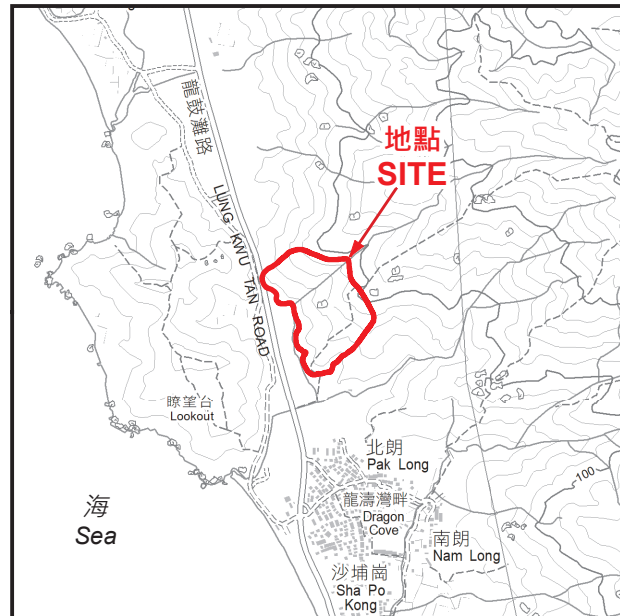

位置 LOCATION

圖例 LEGEND

 認可殯葬區  
Permitted Burial Ground

只作識別用 FOR IDENTIFICATION PURPOSES ONLY

 地政總署測繪處  
Survey and Mapping Office, Lands Department

圖則由屯門測量處繪製  
Plan Prepared by District Survey Office, Tuen Mun

© 香港特別行政區政府 - 版權所有  
Copyright reserved - Hong Kong SAR Government

新界 屯門 認可殯葬區

PERMITTED BURIAL GROUND, TUEN MUN, NEW TERRITORIES

位置編碼 SITE CODE TM-03 (認可殯葬區編號 PBG SITE No. BURGD3)

檔案編號 File No. HAD HQ I(S)/11/38/12/4/8