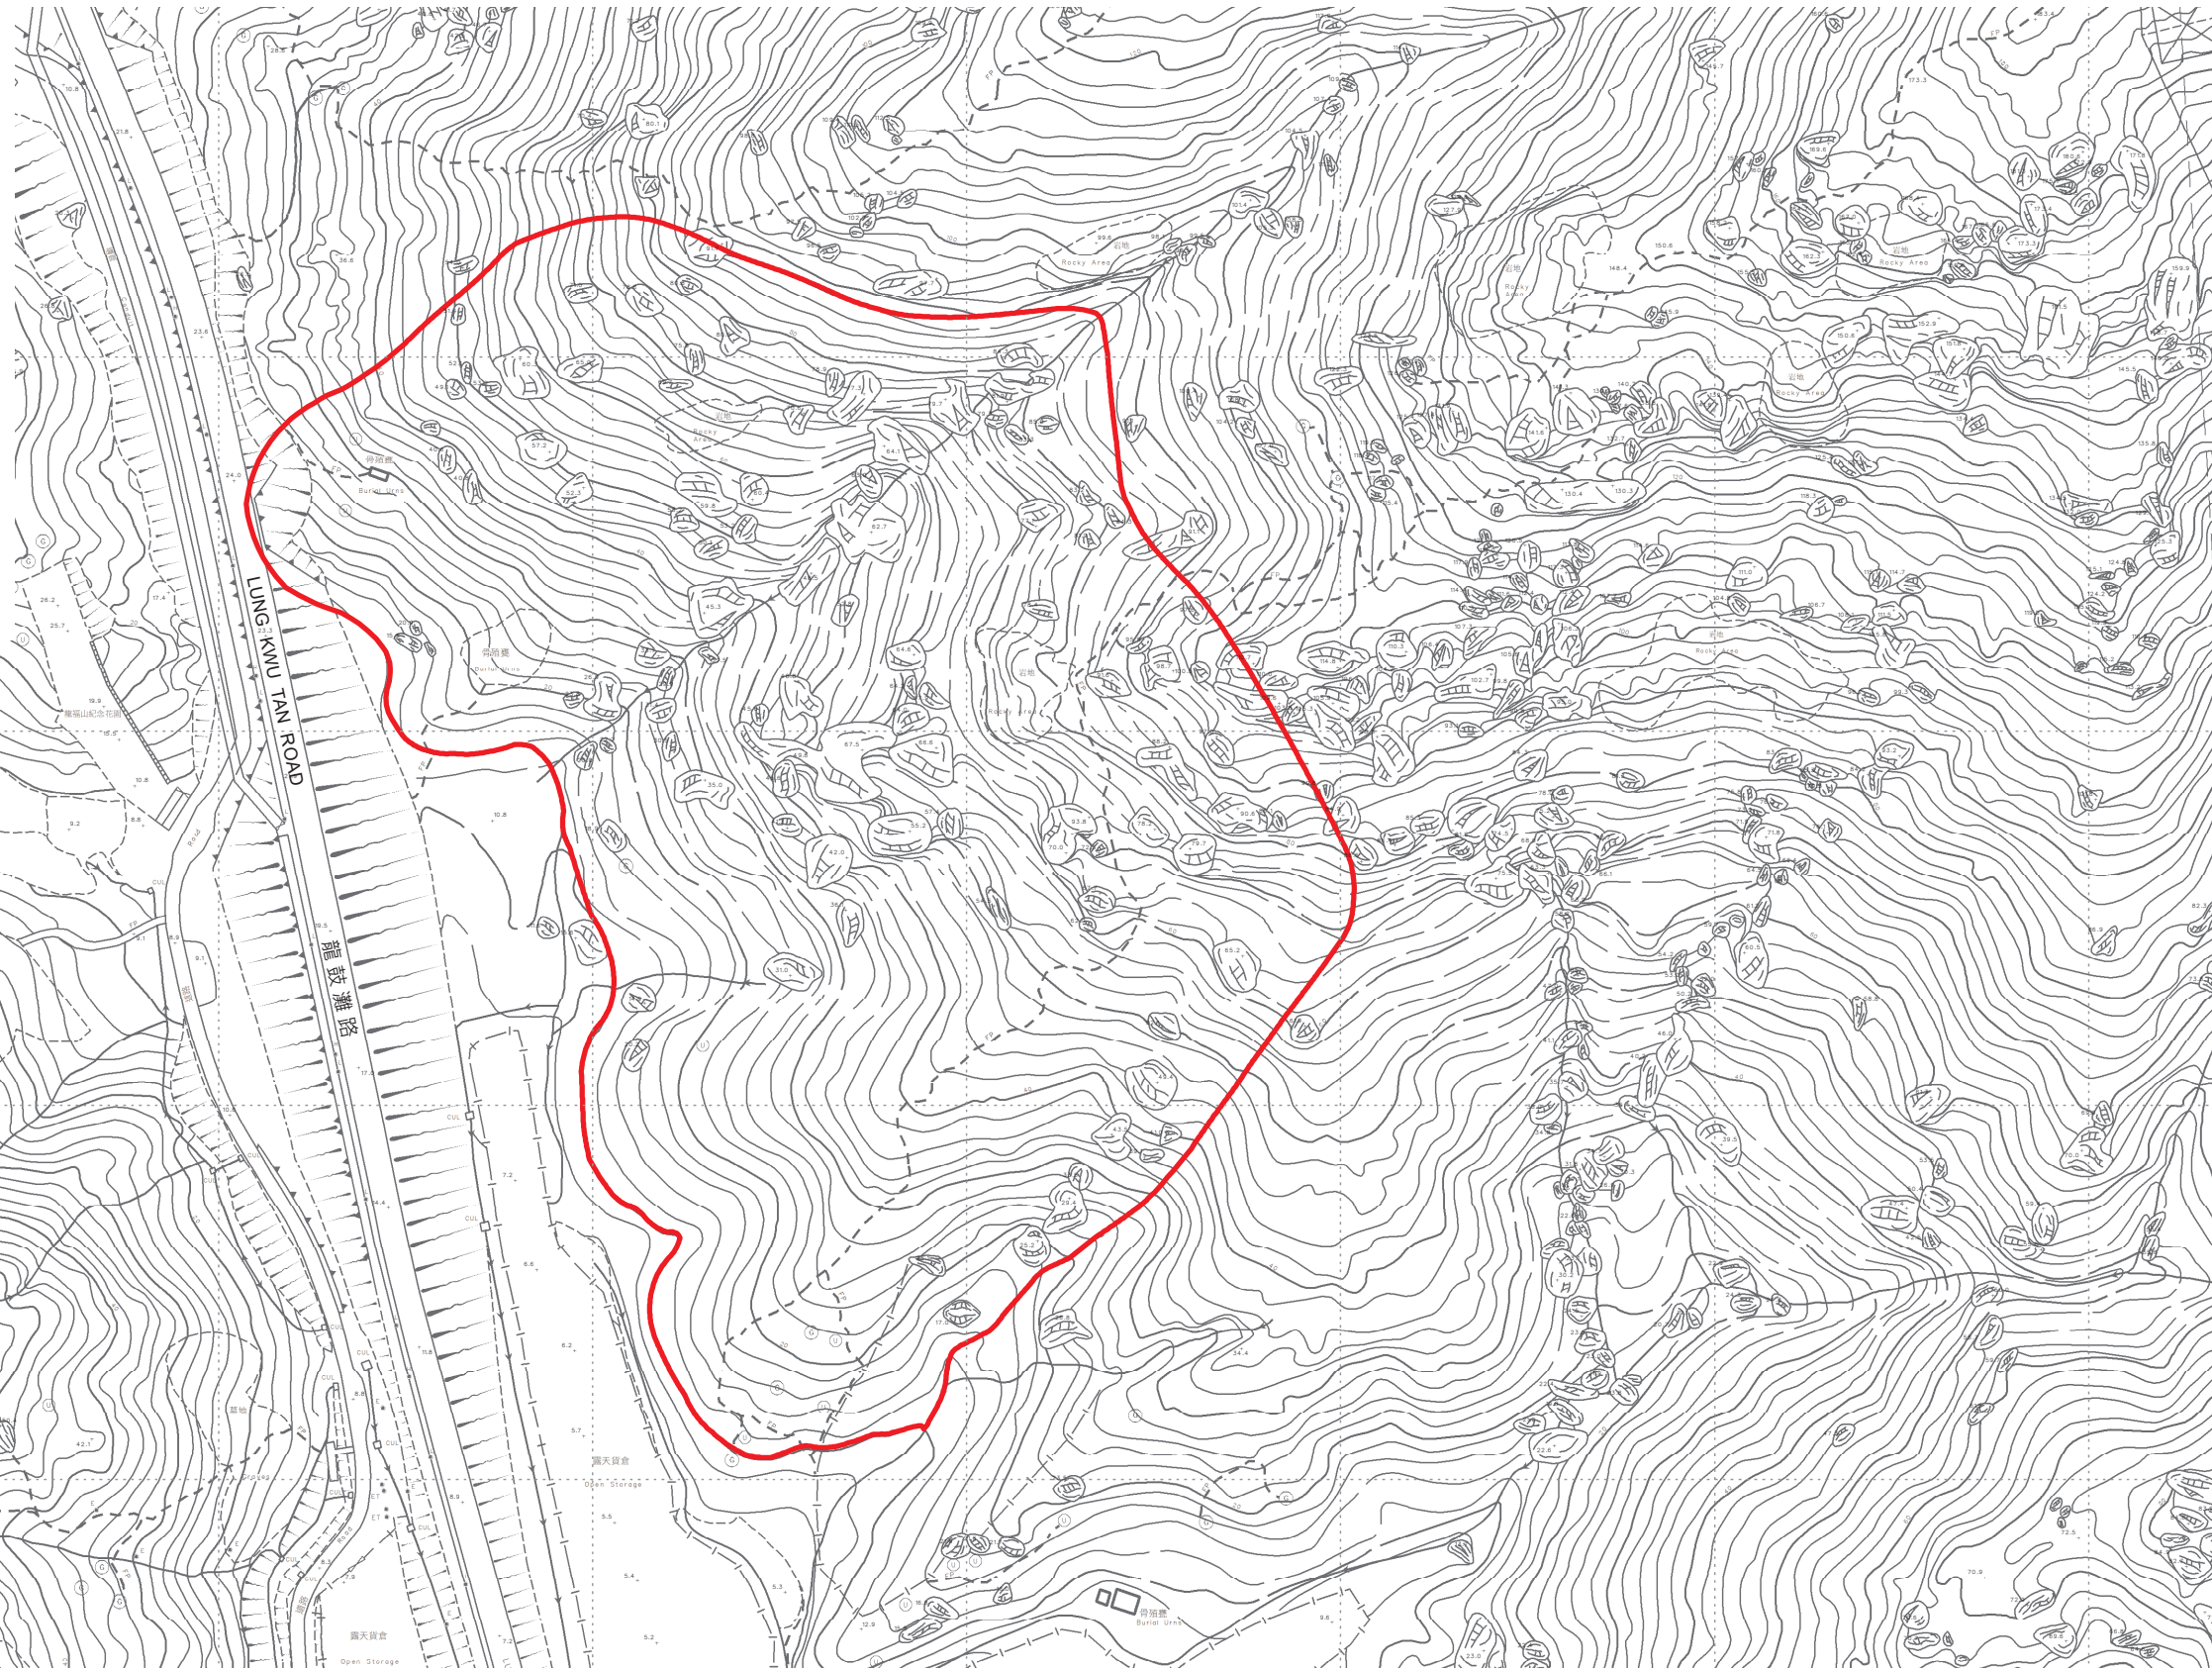

位置 LOCATION

圖例 LEGEND

 認可殯葬區  
Permitted Burial Ground

只作識別用 FOR IDENTIFICATION PURPOSES ONLY

 地政總署測繪處  
Survey and Mapping Office, Lands Department

圖則由屯門測量處繪製  
Plan Prepared by District Survey Office, Tuen Mun

© 香港特別行政區政府 - 版權所有  
Copyright reserved - Hong Kong SAR Government

新界 屯門 認可殯葬區

PERMITTED BURIAL GROUND, TUEN MUN, NEW TERRITORIES

位置編碼 SITE CODE TM-03 (認可殯葬區編號 PBG SITE No. BURGD3)

檔案編號 File No. HAD HQ I(S)/11/38/12/4/8

測量圖編號 Survey Sheet Nos. 5-SE-7A & 7B

參考圖編號 Reference Plan No. LIC-TM-PBG003

圖則編號 PLAN No. PBG-TM-03(A)