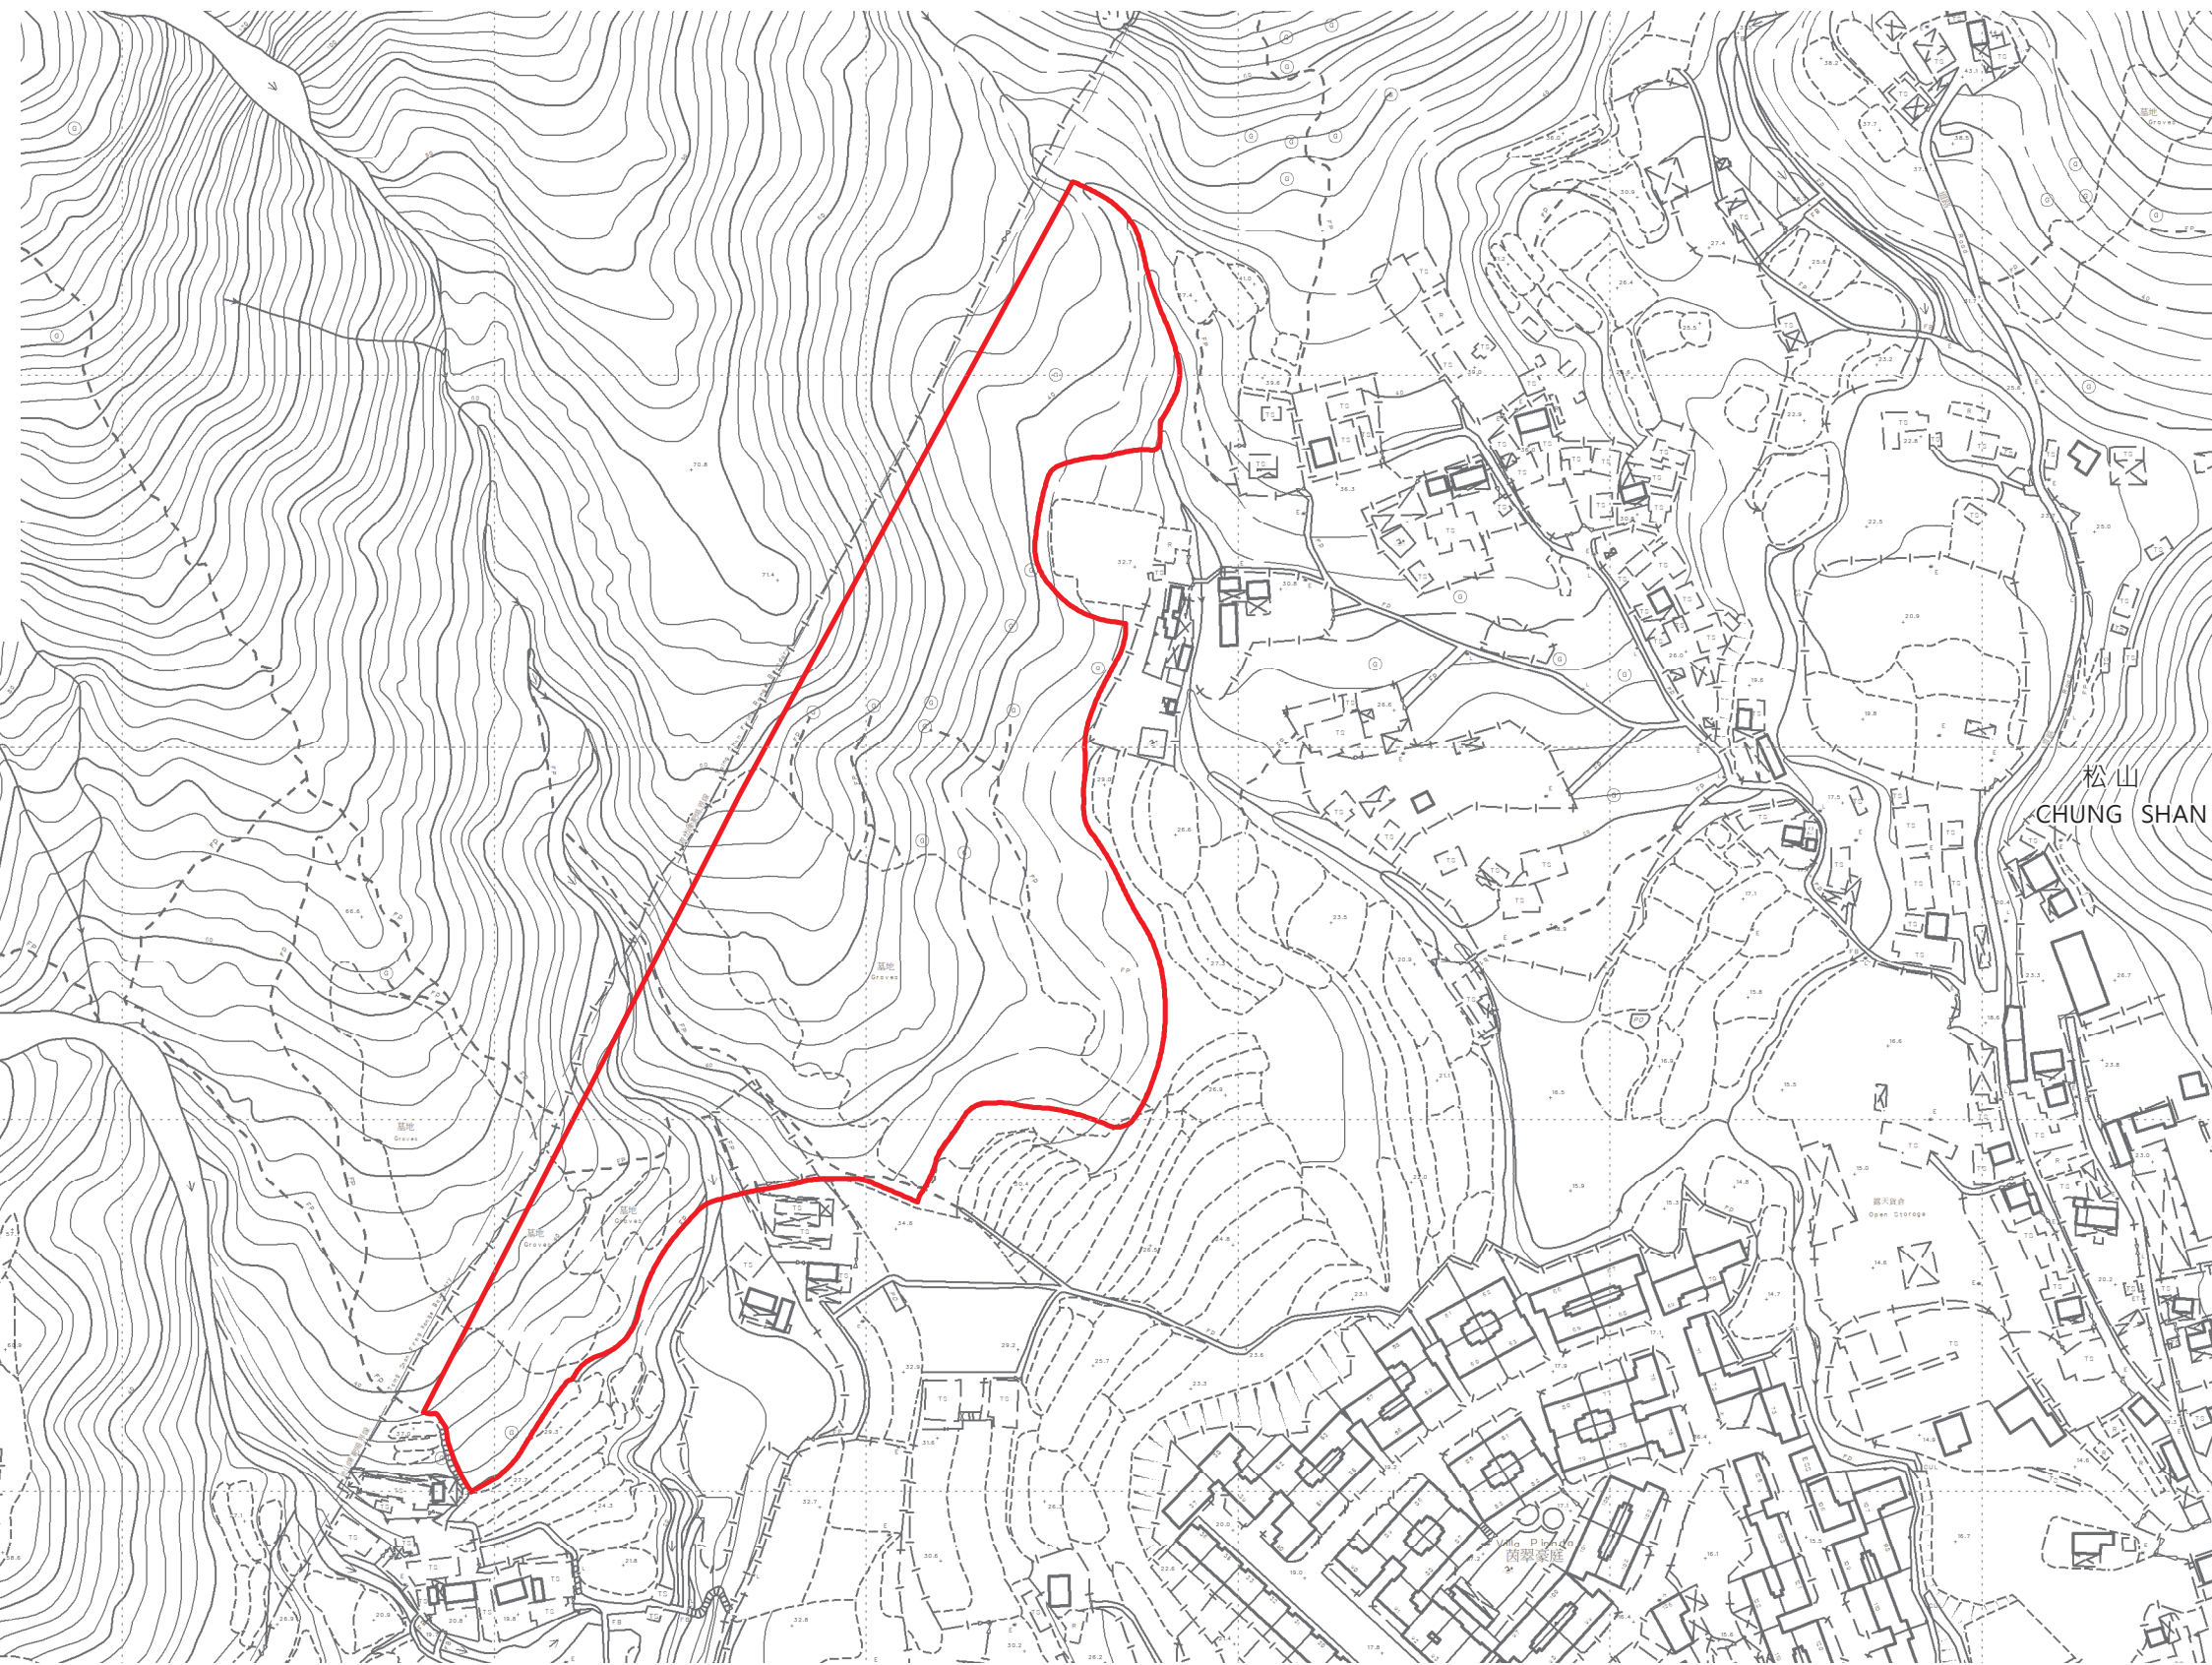

位置 LOCATION

圖例 LEGEND

 認可殯葬區
Permitted Burial Ground

只作識別用 FOR IDENTIFICATION PURPOSES ONLY
地政總署測繪處
Survey and Mapping Office, Lands Department
圖則由屯門測量處繪製
Plan Prepared by District Survey Office, Tuen Mun
香港特別行政區政府 - 版權所有
Copyright reserved - Hong Kong SAR Government

新界屯門 認可殯葬區
PERMITTED BURIAL GROUND, TUEN MUN, NEW TERRITORIES
位置編碼 SITE CODE TM-07 (認可殯葬區編號 PBG SITE No. BURGD7)

檔案編號 File No. HAD HQ I(S)/11/38/12/4/8
測量圖編號 Survey Sheet Nos. 5-NE-20D & 6-NW-16C
參考圖編號 Reference Plan No. LIC-TM-PBG005
圖則編號 PLAN No. PBG-TM-07(A)