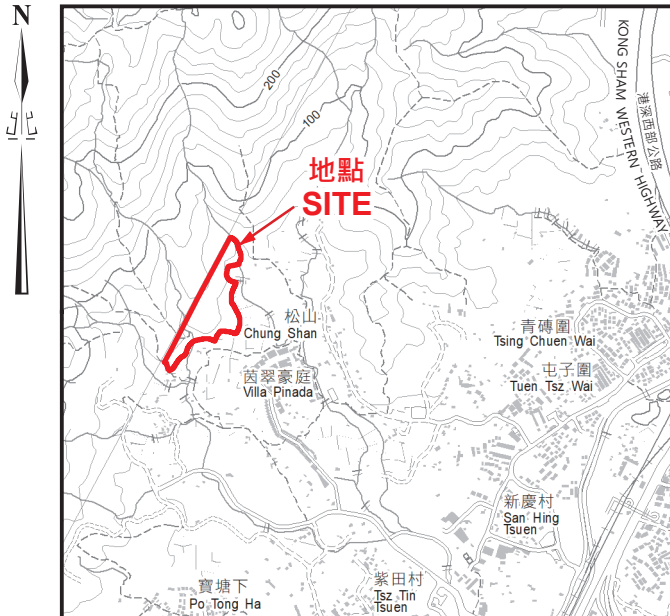

位置 LOCATION

圖例 LEGEND

 認可殯葬區
Permitted Burial Ground

只作識別用 FOR IDENTIFICATION PURPOSES ONLY
地政總署測繪處
Survey and Mapping Office, Lands Department
圖則由屯門測量處繪製
Plan Prepared by District Survey Office, Tuen Mun
香港特別行政區政府 - 版權所有
Copyright reserved - Hong Kong SAR Government

新界屯門 認可殯葬區
PERMITTED BURIAL GROUND, TUEN MUN, NEW TERRITORIES
位置編碼 SITE CODE TM-07 (認可殯葬區編號 PBG SITE No. BURGD7)

檔案編號 File No. HAD HQ I(S)/11/38/12/4/8
測量圖編號 Survey Sheet Nos. 5-NE-20D & 6-NW-16C
參考圖編號 Reference Plan No. LIC-TM-PBG005
圖則編號 PLAN No. PBG-TM-07(A)