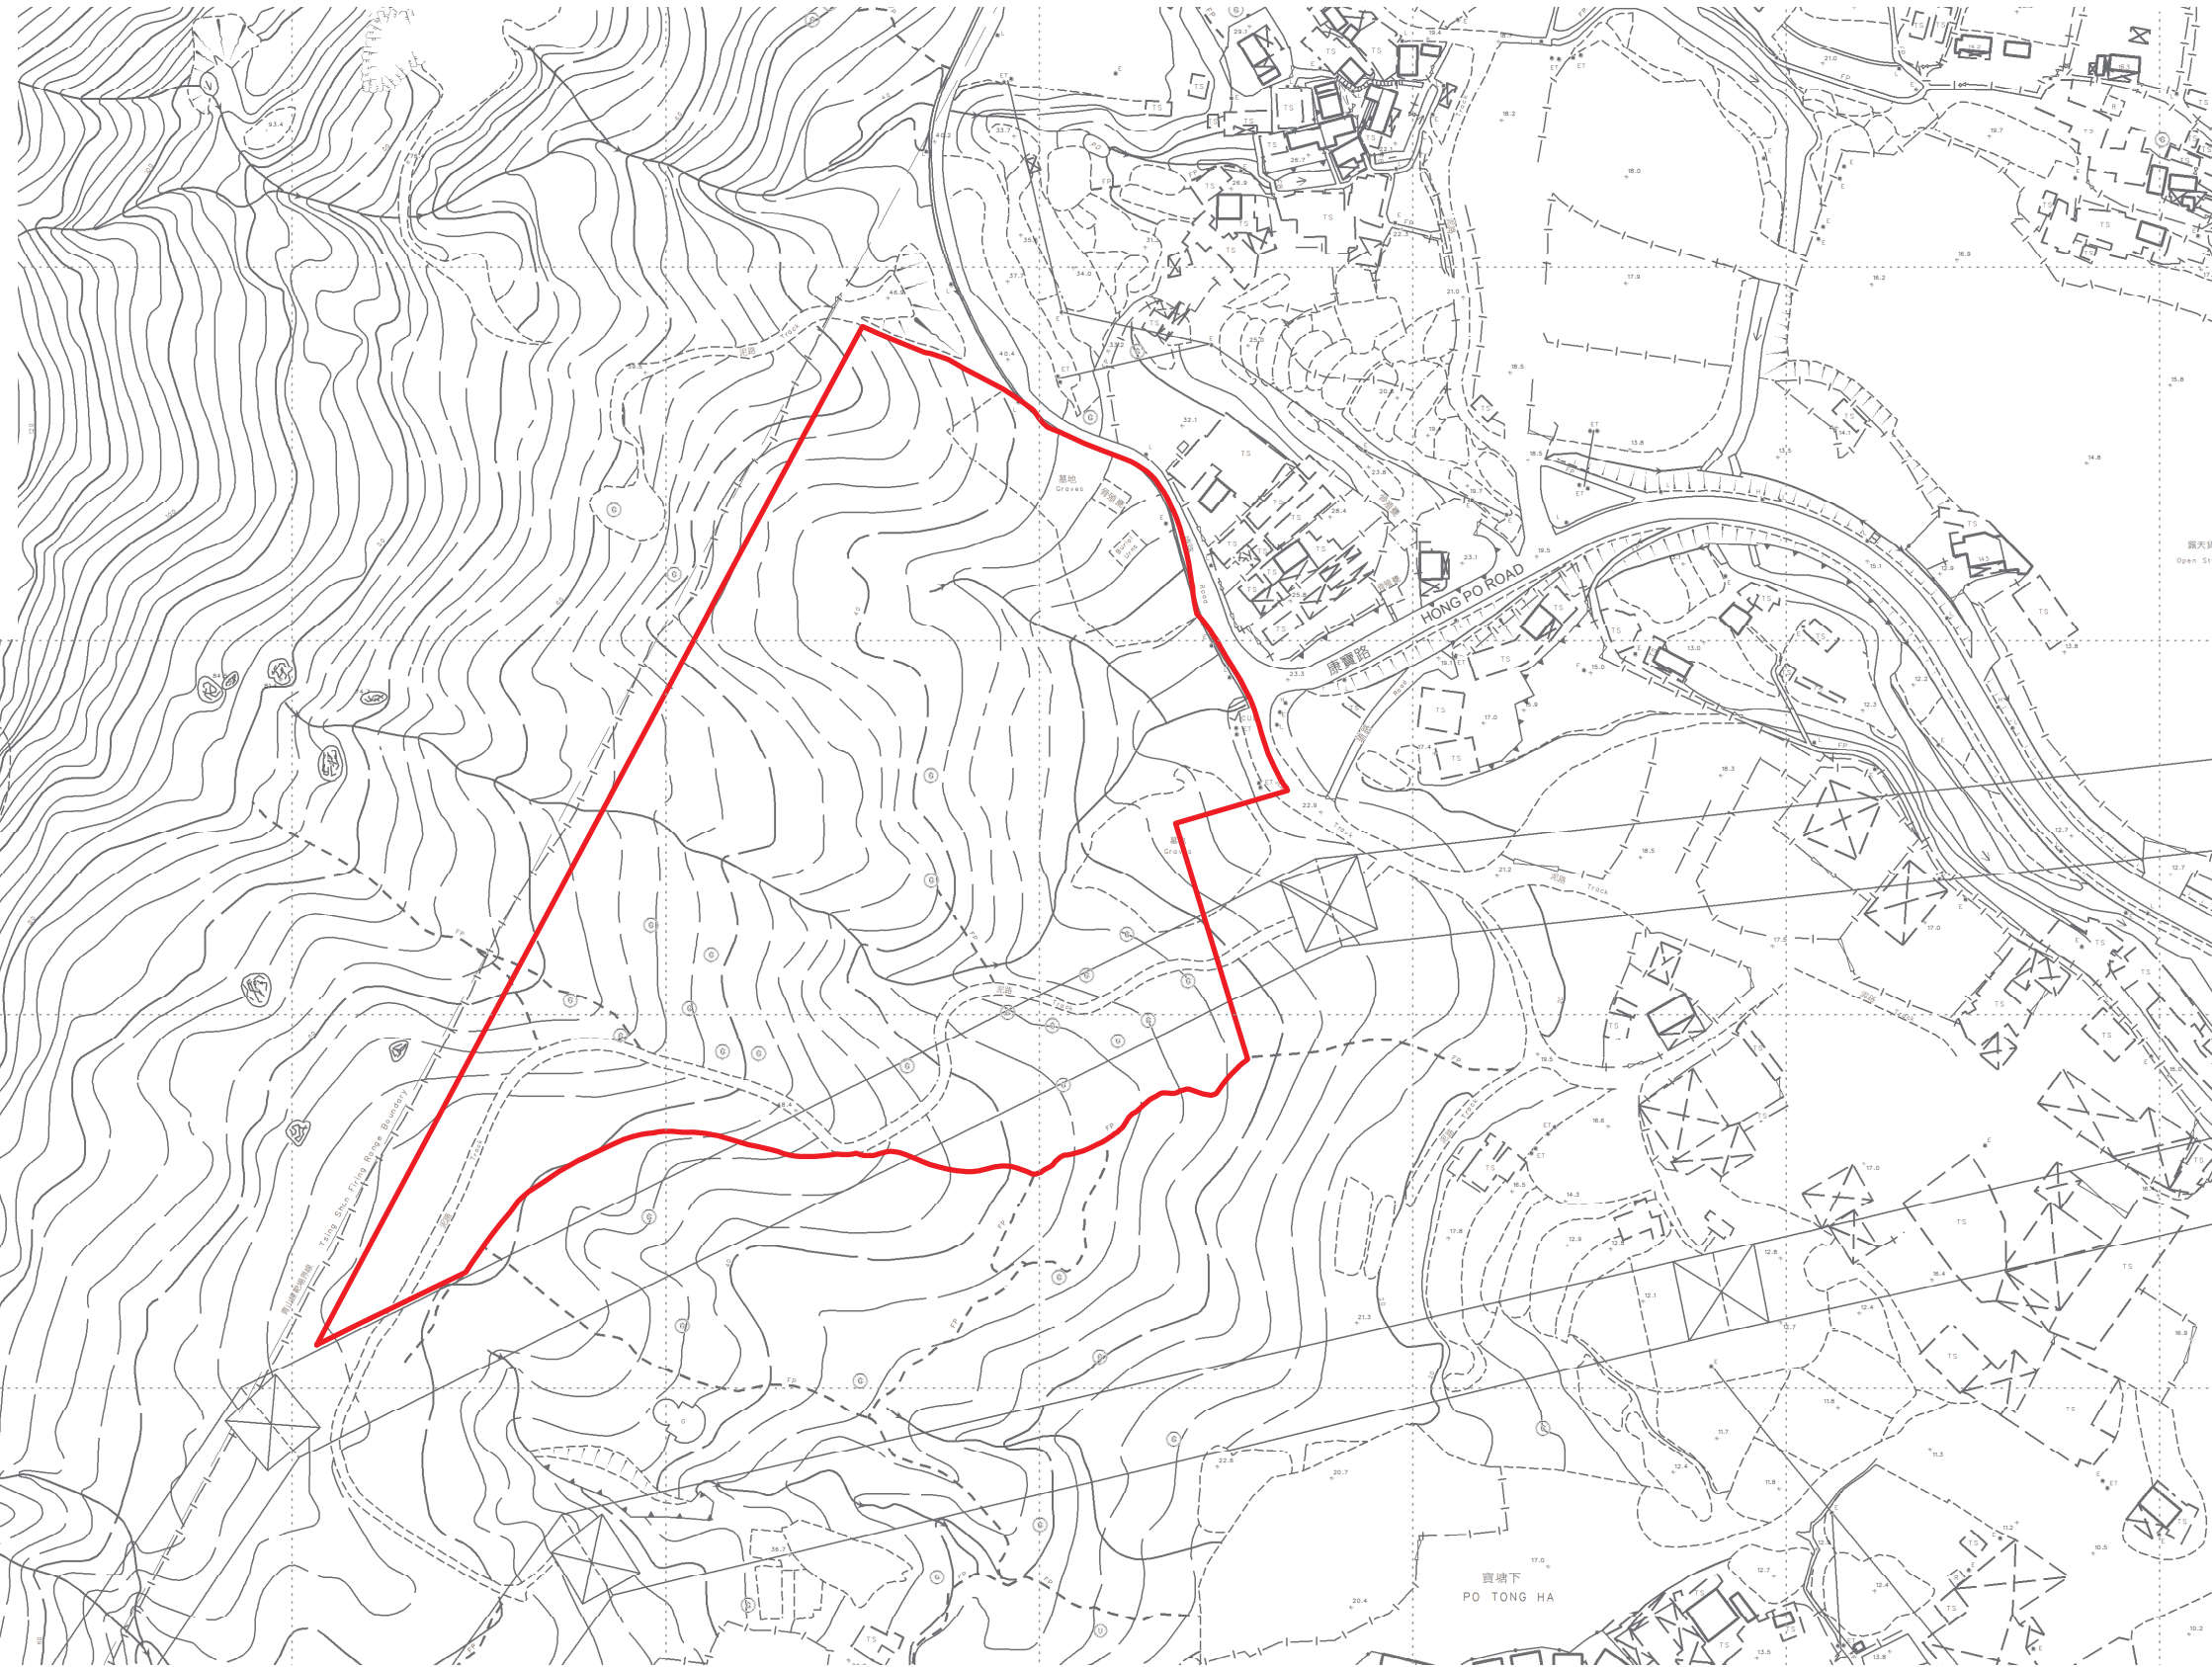

位置 LOCATION

圖例 LEGEND

 認可殯葬區
Permitted Burial Ground

只作識別用 FOR IDENTIFICATION PURPOSES ONLY
地政總署測繪處
Survey and Mapping Office, Lands Department
圖則由屯門測量處繪製
Plan Prepared by District Survey Office, Tuen Mun
© 香港特別行政區政府 - 版權所有
Copyright reserved - Hong Kong SAR Government

新界 屯門 認可殯葬區
PERMITTED BURIAL GROUND, TUEN MUN, NEW TERRITORIES
位置編碼 SITE CODE TM-08 (認可殯葬區編號 PBG SITE No. BURGD8)

檔案編號 File No. HAD HQ I(S)/11/38/12/4/8
測量圖編號 Survey Sheet No. 5-NE-25B
參考圖編號 Reference Plan No. LIC-TM-PBG006
圖則編號 PLAN No. PBG-TM-08(A)