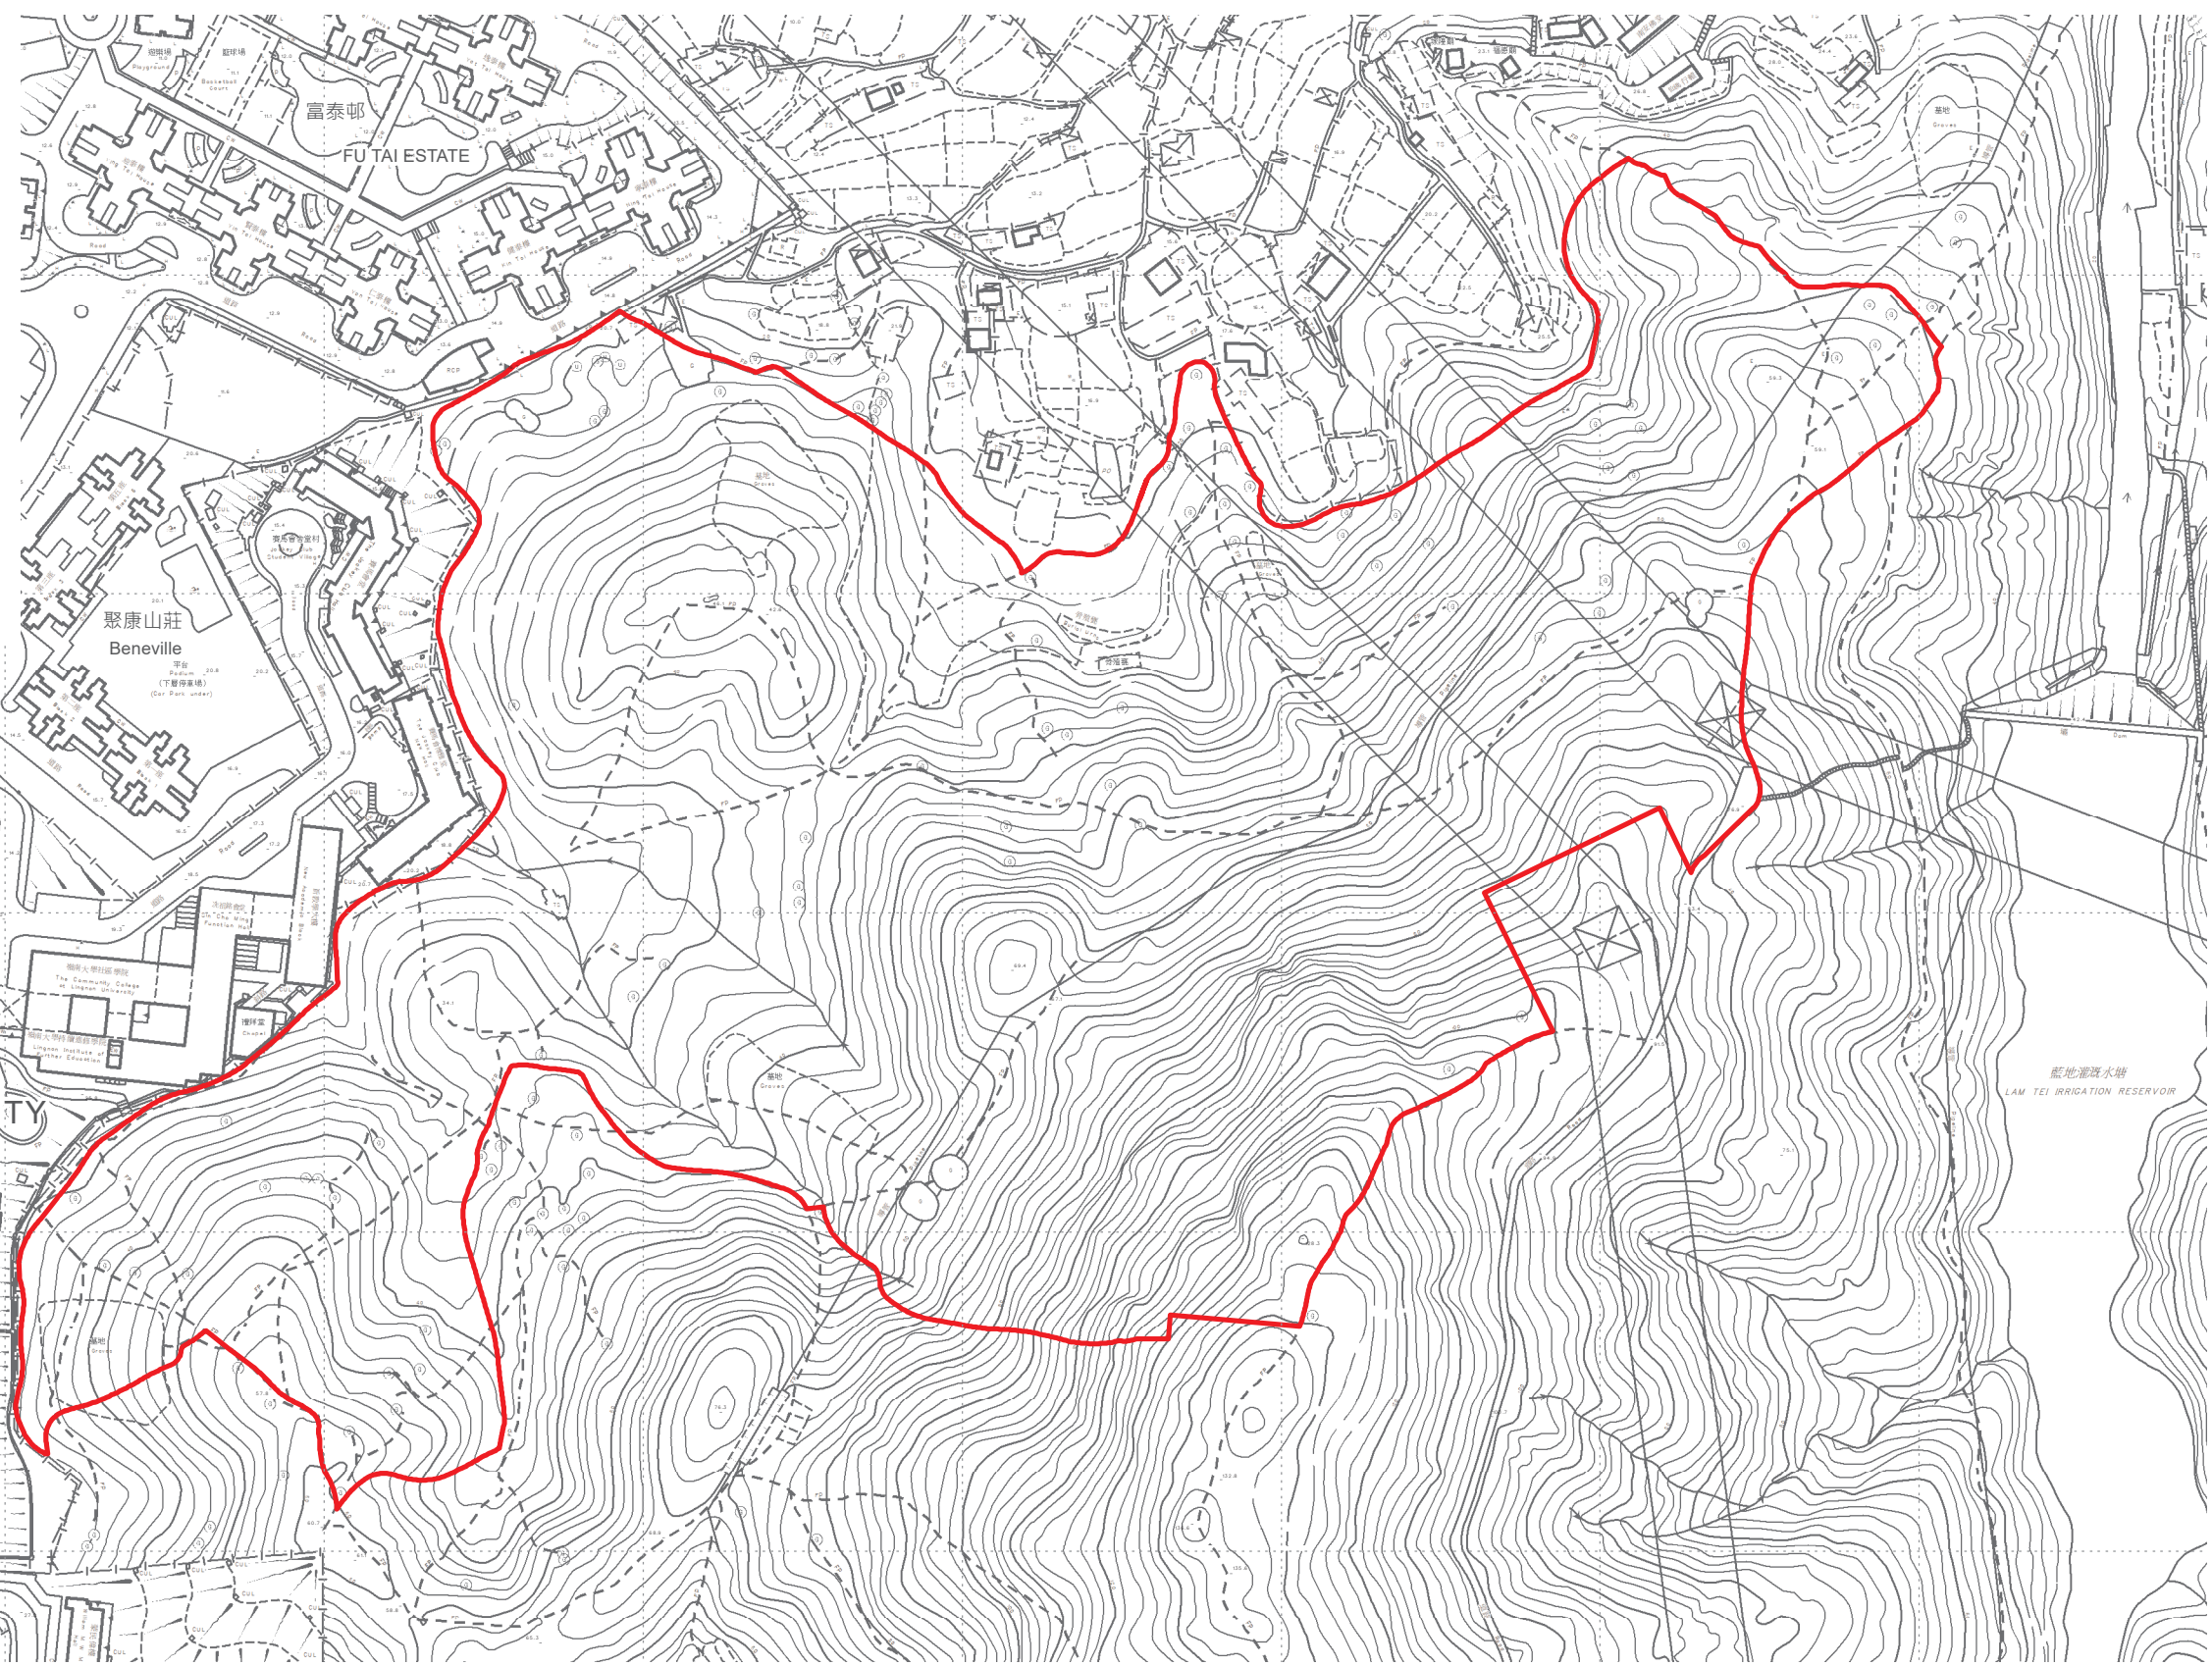

位置 LOCATION

圖例 LEGEND

 認可殯葬區
Permitted Burial Ground

只作識別用 FOR IDENTIFICATION PURPOSES ONLY
 地政總署測繪處
 Survey and Mapping Office, Lands Department
 圖則由屯門測量處繪製
 Plan Prepared by District Survey Office, Tuen Mun
 香港特別行政區政府 - 版權所有
 Copyright reserved - Hong Kong SAR Government

新界 屯門 認可殯葬區
 PERMITTED BURIAL GROUND, TUEN MUN, NEW TERRITORIES
 位置編碼 SITE CODE TM-21 (認可殯葬區編號 PBG SITE No. BURGD21)

檔案編號 File No. HAD HQ I(S)/11/38/12/4/8
 測量圖編號 Survey Sheet Nos. 6-NW-21D & 22C
 參考圖編號 Reference Plan No. LIC-TM-PBG017
 圖則編號 PLAN No. PBG-TM-21(A)