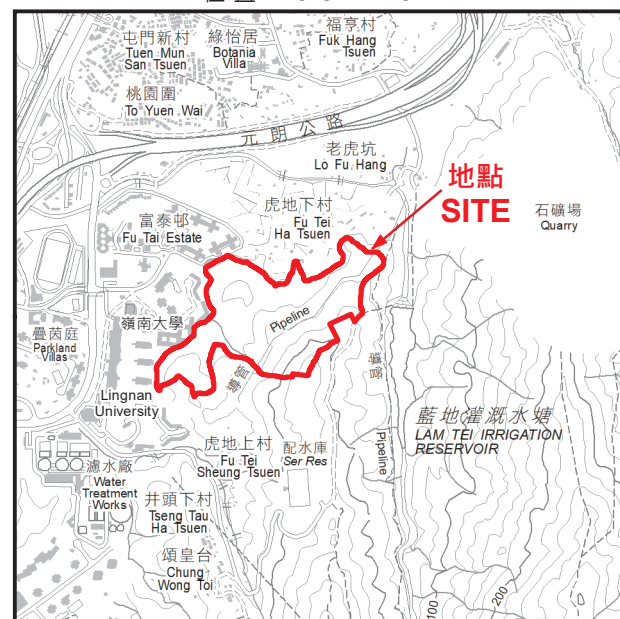

位置 LOCATION

圖例 LEGEND

 認可殯葬區
Permitted Burial Ground

只作識別用 FOR IDENTIFICATION PURPOSES ONLY
 地政總署測繪處
 Survey and Mapping Office, Lands Department
 圖則由屯門測量處繪製
 Plan Prepared by District Survey Office, Tuen Mun
 香港特別行政區政府 - 版權所有
 Copyright reserved - Hong Kong SAR Government

新界 屯門 認可殯葬區
 PERMITTED BURIAL GROUND, TUEN MUN, NEW TERRITORIES
 位置編碼 SITE CODE TM-21 (認可殯葬區編號 PBG SITE No. BURGD21)

檔案編號 File No. HAD HQ I(S)/11/38/12/4/8
 測量圖編號 Survey Sheet Nos. 6-NW-21D & 22C
 參考圖編號 Reference Plan No. LIC-TM-PBG017
 圖則編號 PLAN No. PBG-TM-21(A)