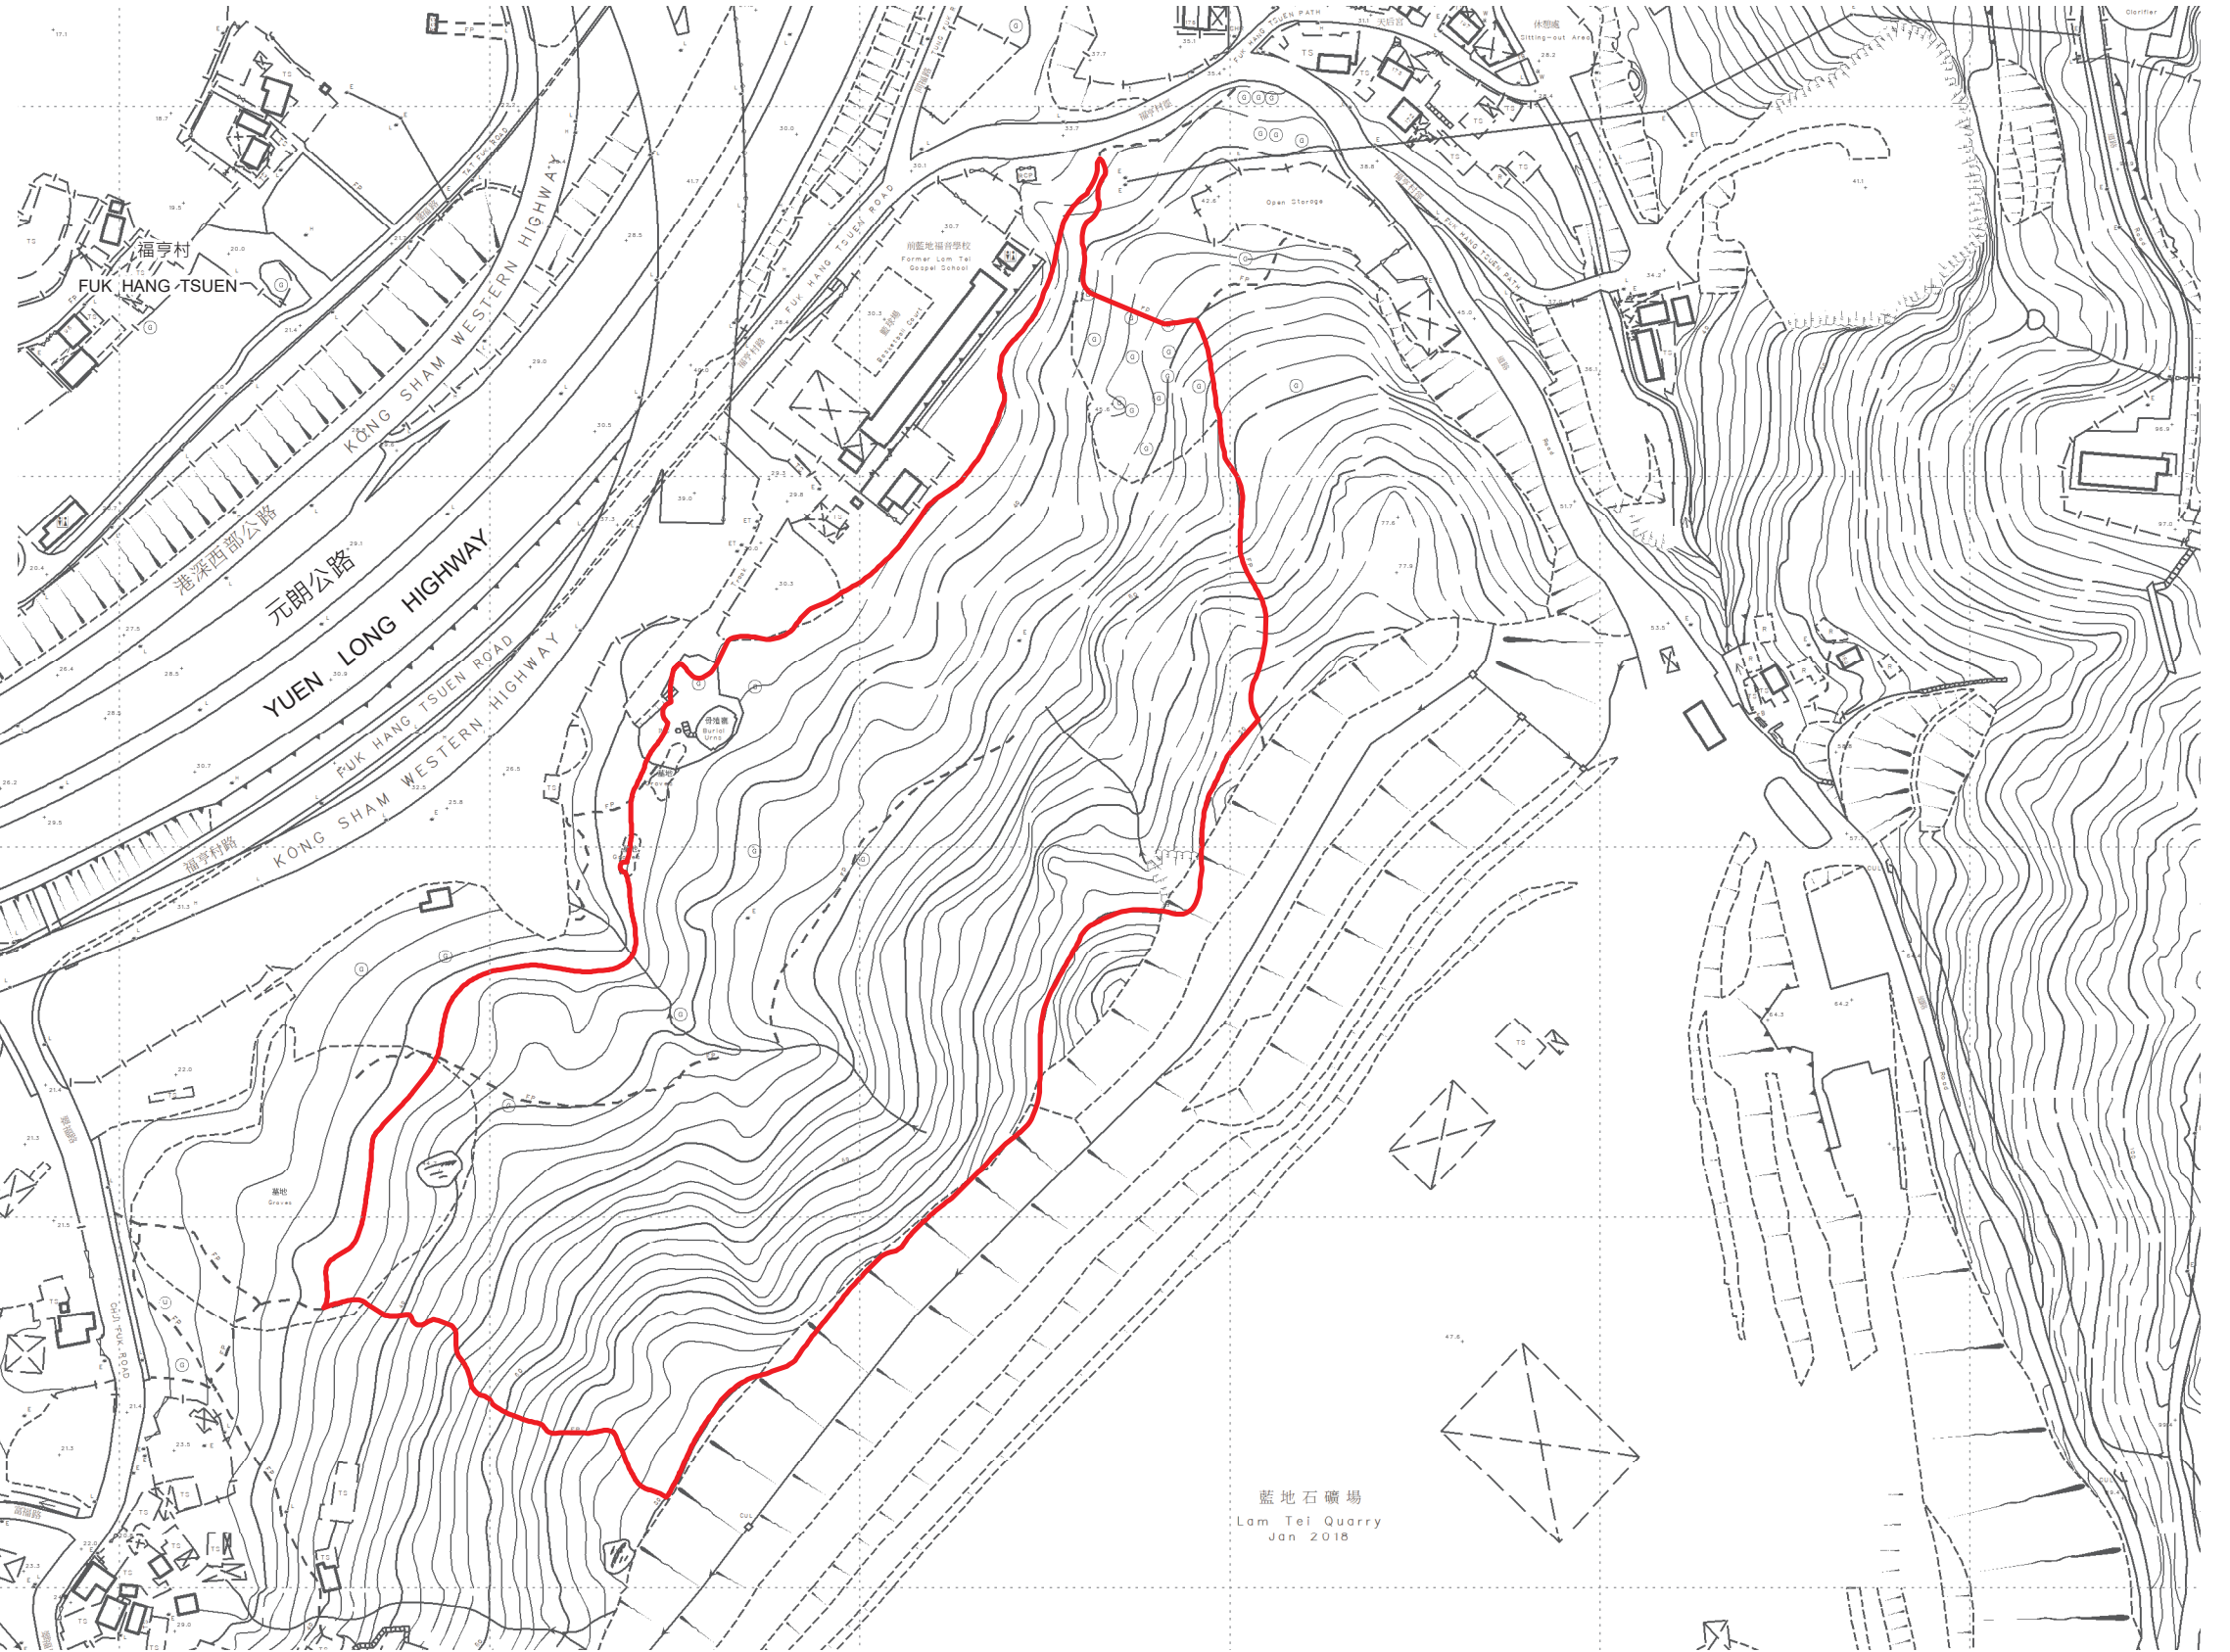

位置 LOCATION

圖例 LEGEND

 認可殯葬區  
Permitted Burial Ground

只作識別用 FOR IDENTIFICATION PURPOSES ONLY  
地政總署測繪處  
Survey and Mapping Office, Lands Department  
圖則由屯門測量處繪製  
Plan Prepared by District Survey Office, Tuen Mun  
© 香港特別行政區政府 - 版權所有  
Copyright reserved - Hong Kong SAR Government

新界屯門 認可殯葬區  
PERMITTED BURIAL GROUND, TUEN MUN, NEW TERRITORIES  
位置編碼 SITE CODE TM-22 (認可殯葬區編號 PBG SITE No. BURGD22)

檔案編號 File No. HAD HQ I(S)/11/38/12/4/8  
測量圖編號 Survey Sheet Nos. 6-NW-22A & 22B  
參考圖編號 Reference Plan No. LIC-TM-PBG018  
圖則編號 PLAN No. PBG-TM-22(A)