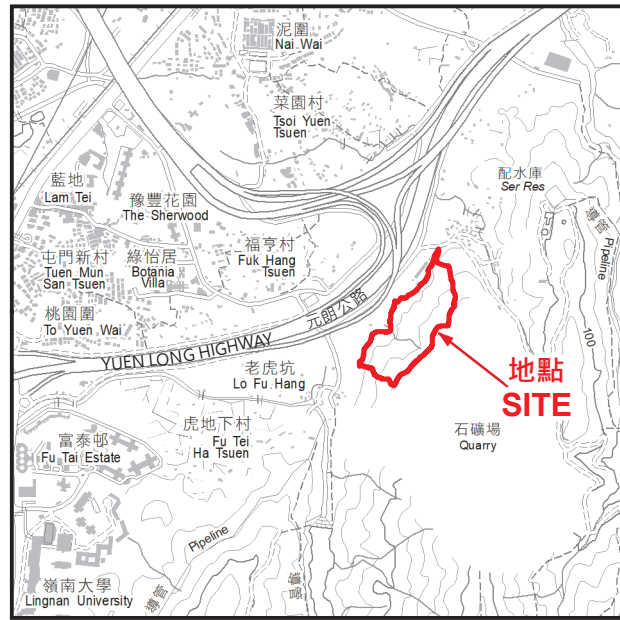

位置 LOCATION

圖例 LEGEND

 認可殯葬區  
Permitted Burial Ground

只作識別用 FOR IDENTIFICATION PURPOSES ONLY  
地政總署測繪處  
Survey and Mapping Office, Lands Department  
圖則由屯門測量處繪製  
Plan Prepared by District Survey Office, Tuen Mun  
© 香港特別行政區政府 - 版權所有  
Copyright reserved - Hong Kong SAR Government

新界屯門 認可殯葬區  
PERMITTED BURIAL GROUND, TUEN MUN, NEW TERRITORIES  
位置編碼 SITE CODE TM-22 (認可殯葬區編號 PBG SITE No. BURGD22)

檔案編號 File No. HAD HQ I(S)/11/38/12/4/8  
測量圖編號 Survey Sheet Nos. 6-NW-22A & 22B  
參考圖編號 Reference Plan No. LIC-TM-PBG018  
圖則編號 PLAN No. PBG-TM-22(A)