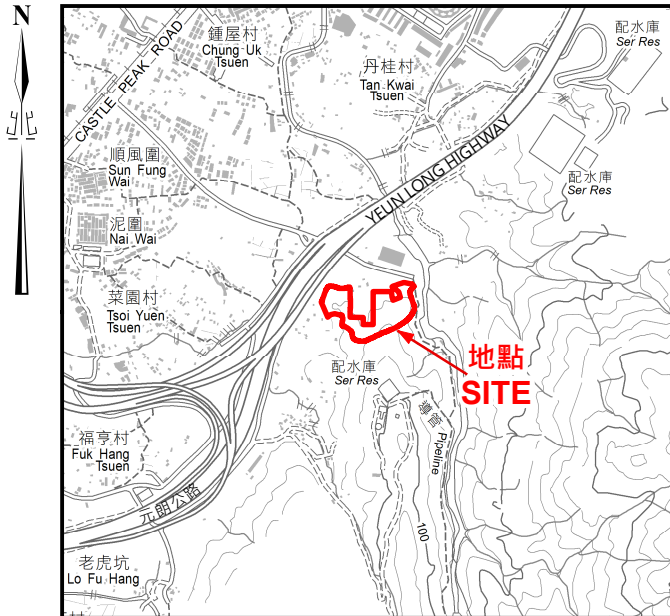

位置 LOCATION

圖例 LEGEND

 認可殯葬區
Permitted Burial Ground

只作識別用 FOR IDENTIFICATION PURPOSES ONLY
地政總署測繪處
Survey and Mapping Office, Lands Department
圖則由屯門測量處繪製
Plan Prepared by District Survey Office, Tuen Mun
© 香港特別行政區政府 - 版權所有
Copyright reserved - Hong Kong SAR Government

新界 屯門 認可殯葬區
PERMITTED BURIAL GROUND, TUEN MUN, NEW TERRITORIES
位置編碼 SITE CODE TM-24 (認可殯葬區編號 PBG SITE No. BURGD24)

檔案編號 File No. HAD HQ I(S)/11/38/12/4/8
測量圖編號 Survey Sheet No. 6-NW-17D
參考圖編號 Reference Plan No. LIC-TM-PBG020
圖則編號 PLAN No. PBG-TM-24(A)