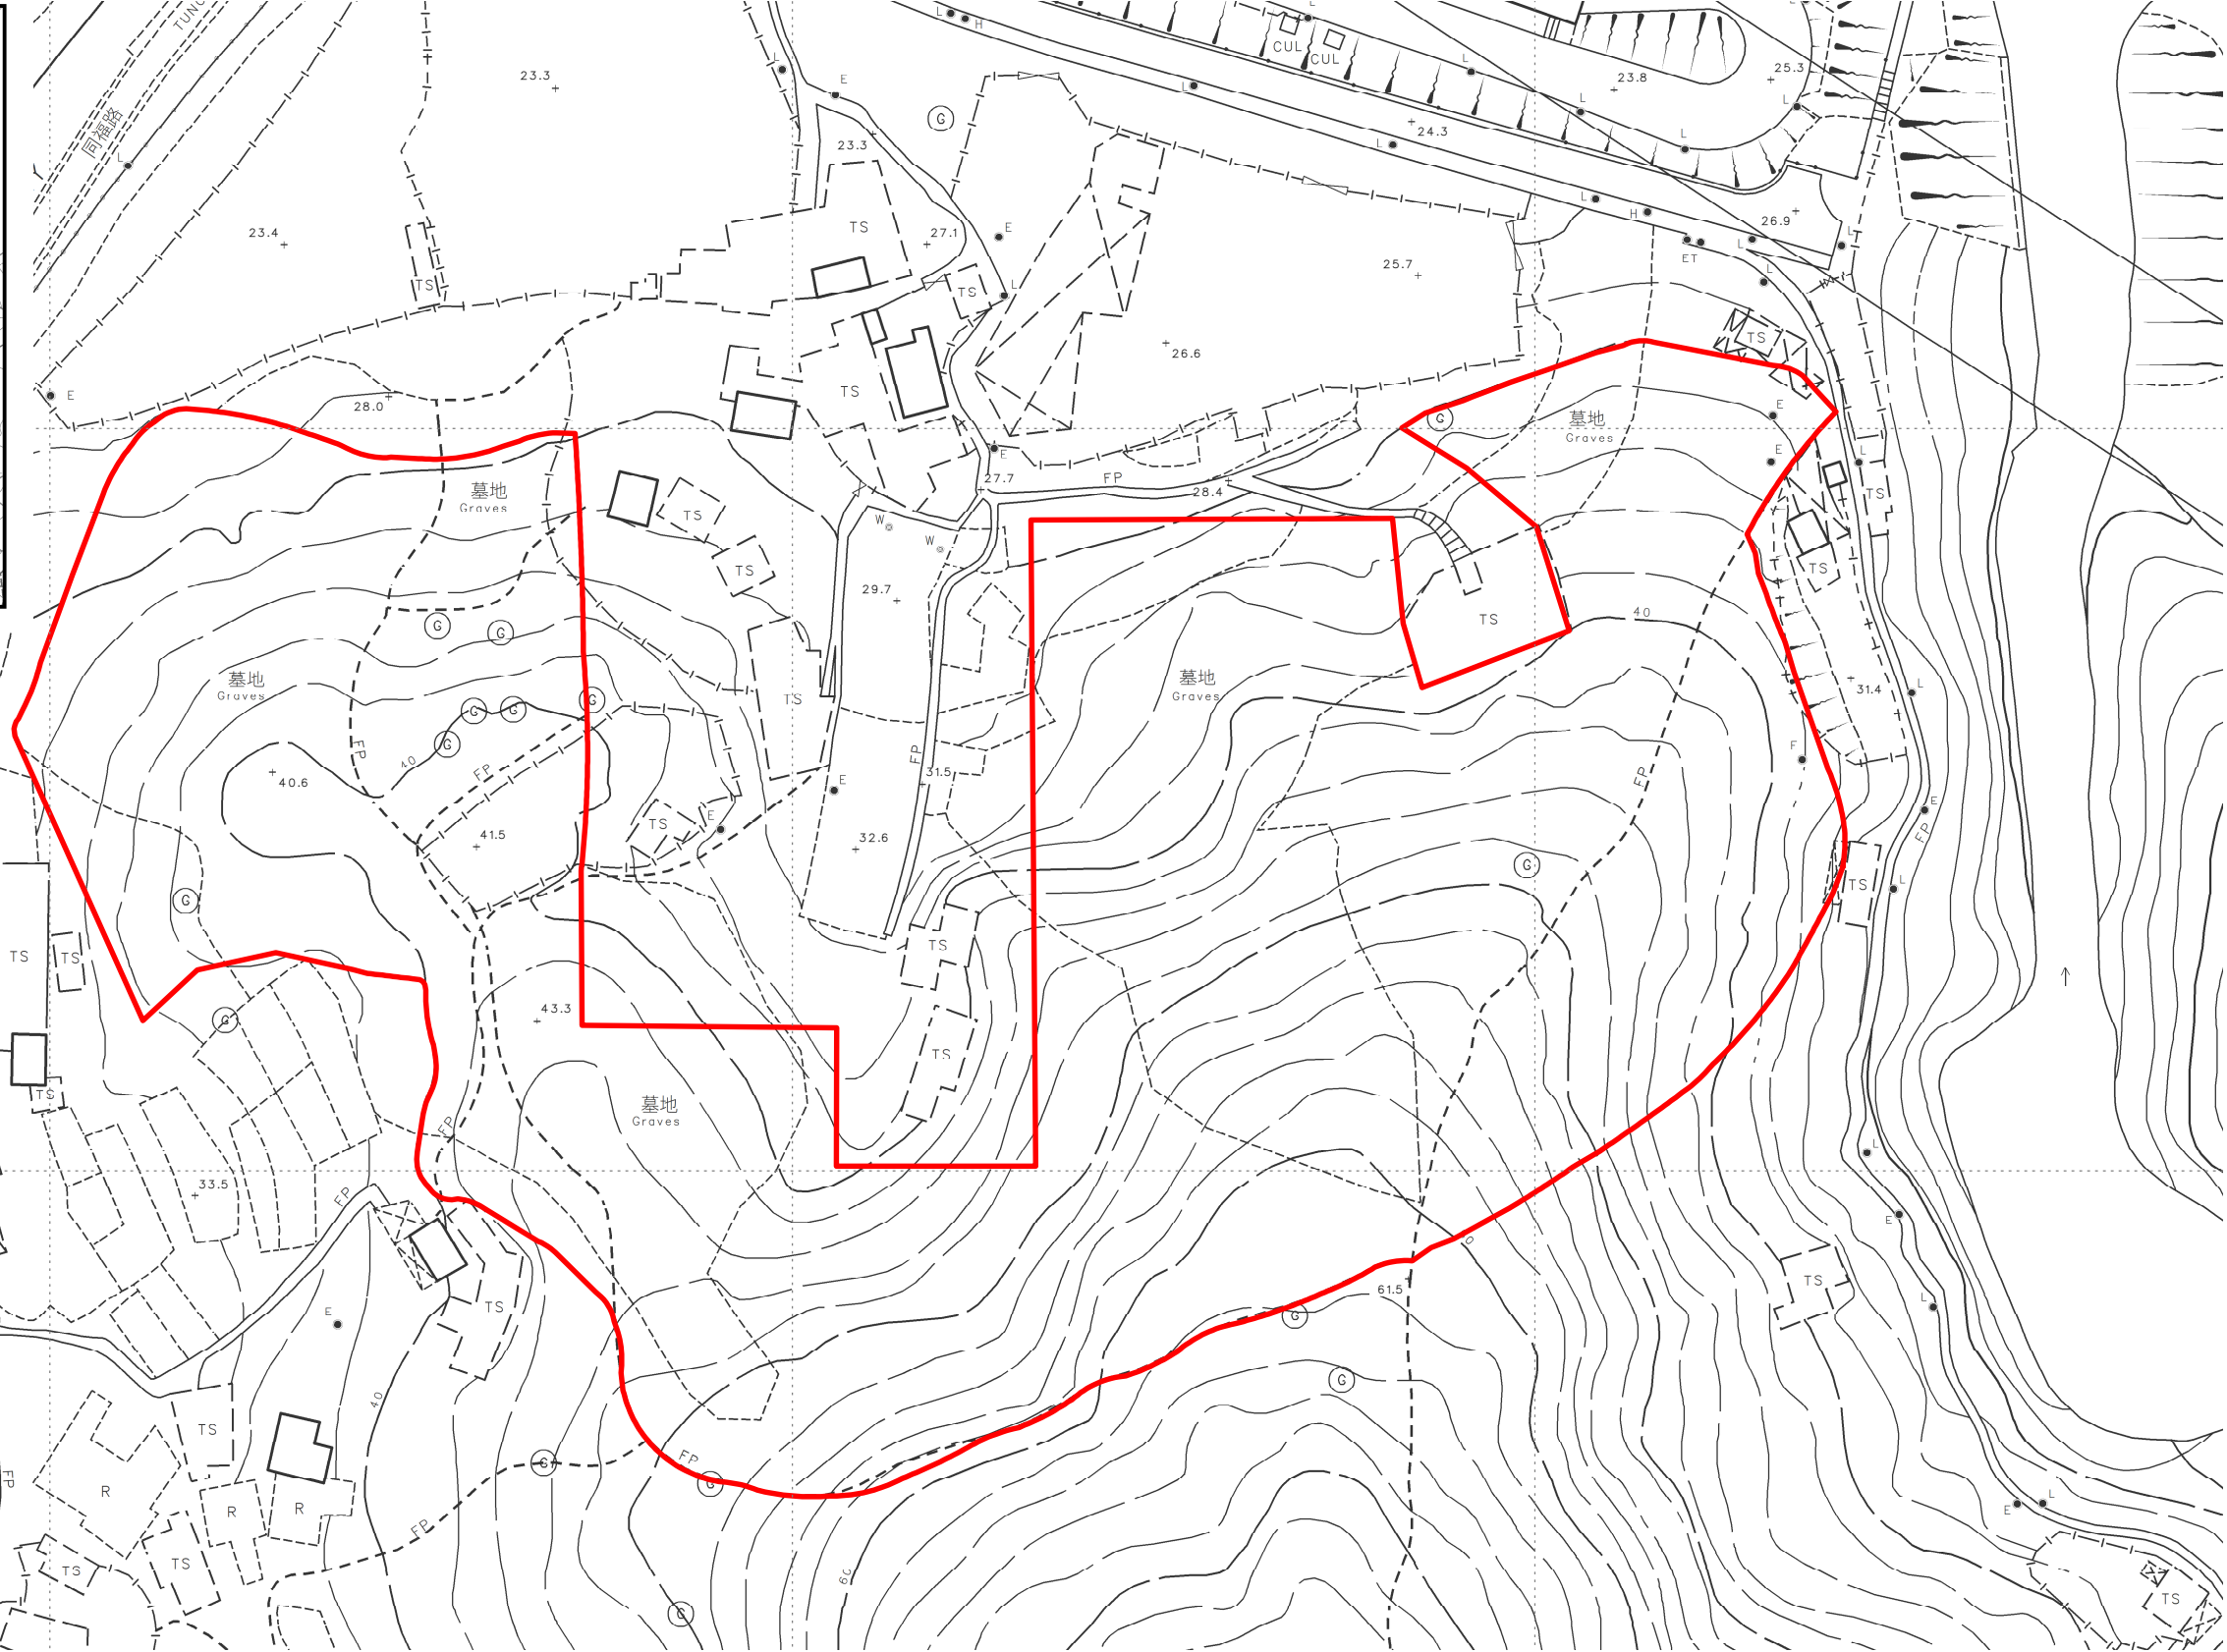

位置 LOCATION

圖例 LEGEND

 認可殯葬區
Permitted Burial Ground

只作識別用 FOR IDENTIFICATION PURPOSES ONLY
地政總署測繪處
Survey and Mapping Office, Lands Department
圖則由屯門測量處繪製
Plan Prepared by District Survey Office, Tuen Mun
© 香港特別行政區政府 - 版權所有
Copyright reserved - Hong Kong SAR Government

新界 屯門 認可殯葬區
PERMITTED BURIAL GROUND, TUEN MUN, NEW TERRITORIES
位置編碼 SITE CODE TM-24 (認可殯葬區編號 PBG SITE No. BURGD24)

檔案編號 File No. HAD HQ I(S)/11/38/12/4/8
測量圖編號 Survey Sheet No. 6-NW-17D
參考圖編號 Reference Plan No. LIC-TM-PBG020
圖則編號 PLAN No. PBG-TM-24(A)