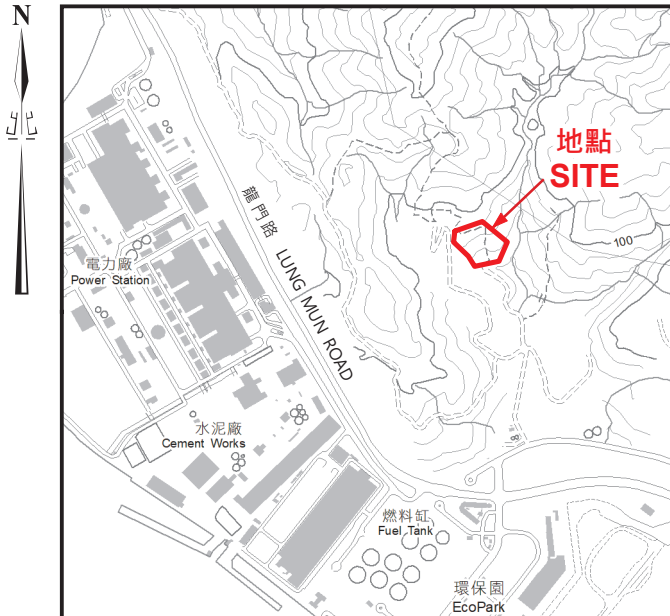

位置 LOCATION

圖例 LEGEND

 認可殯葬區
Permitted Burial Ground

只作識別用 FOR IDENTIFICATION PURPOSES ONLY
 地政總署測繪處
 Survey and Mapping Office, Lands Department
 圖則由屯門測量處繪製
 Plan Prepared by District Survey Office, Tuen Mun
 © 香港特別行政區政府 - 版權所有
 Copyright reserved - Hong Kong SAR Government

新界 屯門 認可殯葬區
 PERMITTED BURIAL GROUND, TUEN MUN, NEW TERRITORIES
 位置編碼 SITE CODE TM-26 (認可殯葬區編號 PBG SITE No. BURGD26)

檔案編號 File No. HAD HQ I(S)/11/38/12/4/8

測量圖編號 Survey Sheet No. 5-SE-18A

參考圖編號 Reference Plan No. LIC-TM-PBG021

圖則編號 PLAN No. PBG-TM-26(A)