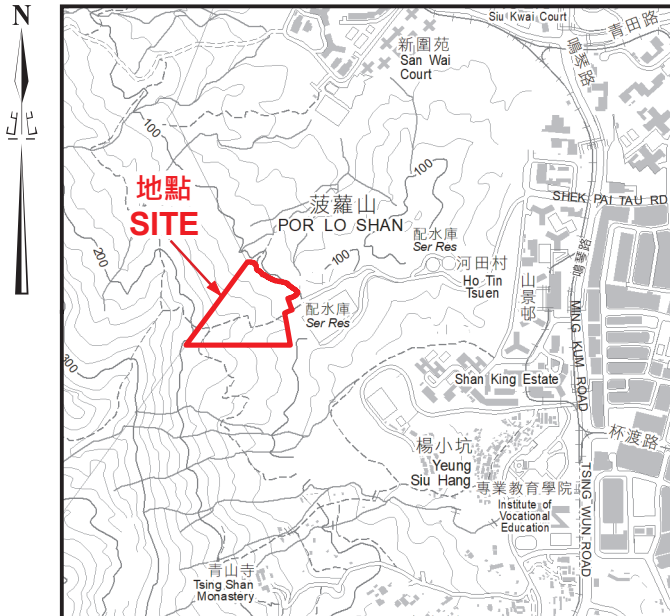

位置 LOCATION

圖例 LEGEND

 認可殯葬區
Permitted Burial Ground

只作識別用 FOR IDENTIFICATION PURPOSES ONLY
地政總署測繪處
Survey and Mapping Office, Lands Department
圖則由屯門測量處繪製
Plan Prepared by District Survey Office, Tuen Mun
© 香港特別行政區政府 - 版權所有
Copyright reserved - Hong Kong SAR Government

新界 屯門 認可殯葬區
PERMITTED BURIAL GROUND, TUEN MUN, NEW TERRITORIES
位置編碼 SITE CODE TM-27 (認可殯葬區編號 PBG SITE No. BURGD27)

檔案編號 File No. HAD HQ I(S)/11/38/12/4/8
測量圖編號 Survey Sheet Nos. 5-SE-5C & 10A
參考圖編號 Reference Plan No. LIC-TM-PBG022
圖則編號 PLAN No. PBG-TM-27(A)