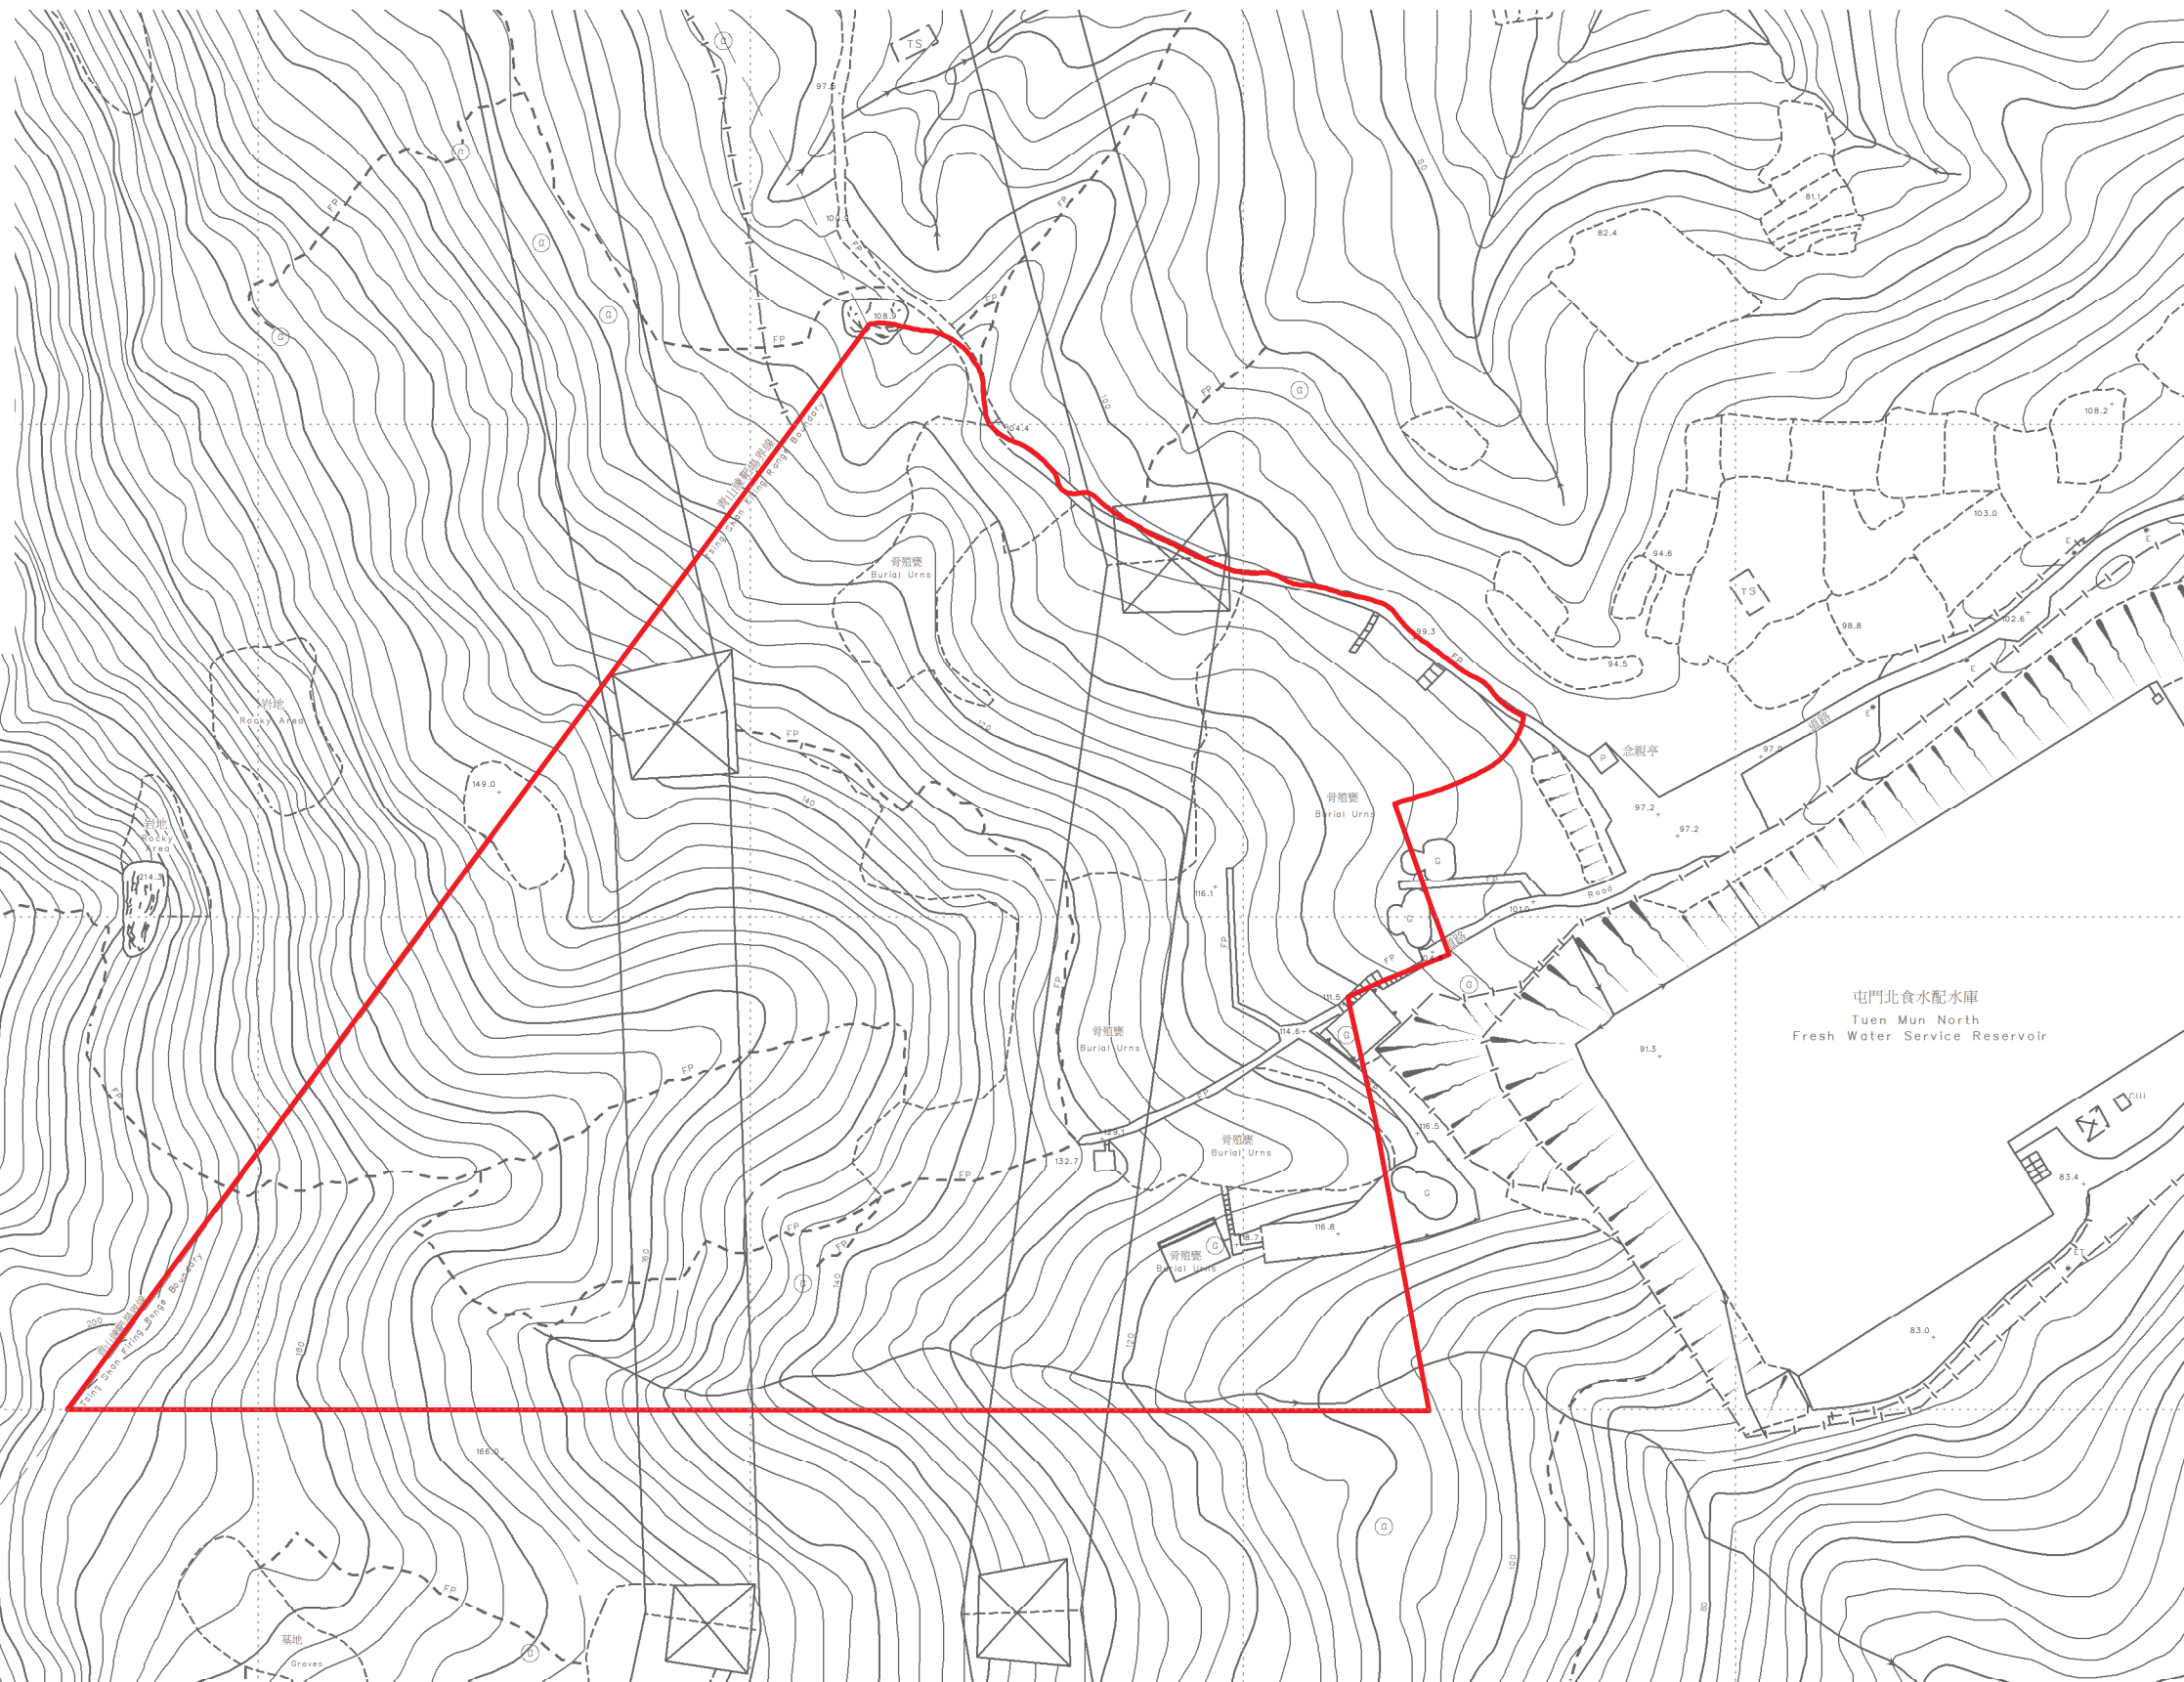

位置 LOCATION

圖例 LEGEND

 認可殯葬區
Permitted Burial Ground

只作識別用 FOR IDENTIFICATION PURPOSES ONLY
地政總署測繪處
Survey and Mapping Office, Lands Department
圖則由屯門測量處繪製
Plan Prepared by District Survey Office, Tuen Mun
© 香港特別行政區政府 - 版權所有
Copyright reserved - Hong Kong SAR Government

新界 屯門 認可殯葬區
PERMITTED BURIAL GROUND, TUEN MUN, NEW TERRITORIES
位置編碼 SITE CODE TM-27 (認可殯葬區編號 PBG SITE No. BURGD27)

檔案編號 File No. HAD HQ I(S)/11/38/12/4/8
測量圖編號 Survey Sheet Nos. 5-SE-5C & 10A
參考圖編號 Reference Plan No. LIC-TM-PBG022
圖則編號 PLAN No. PBG-TM-27(A)